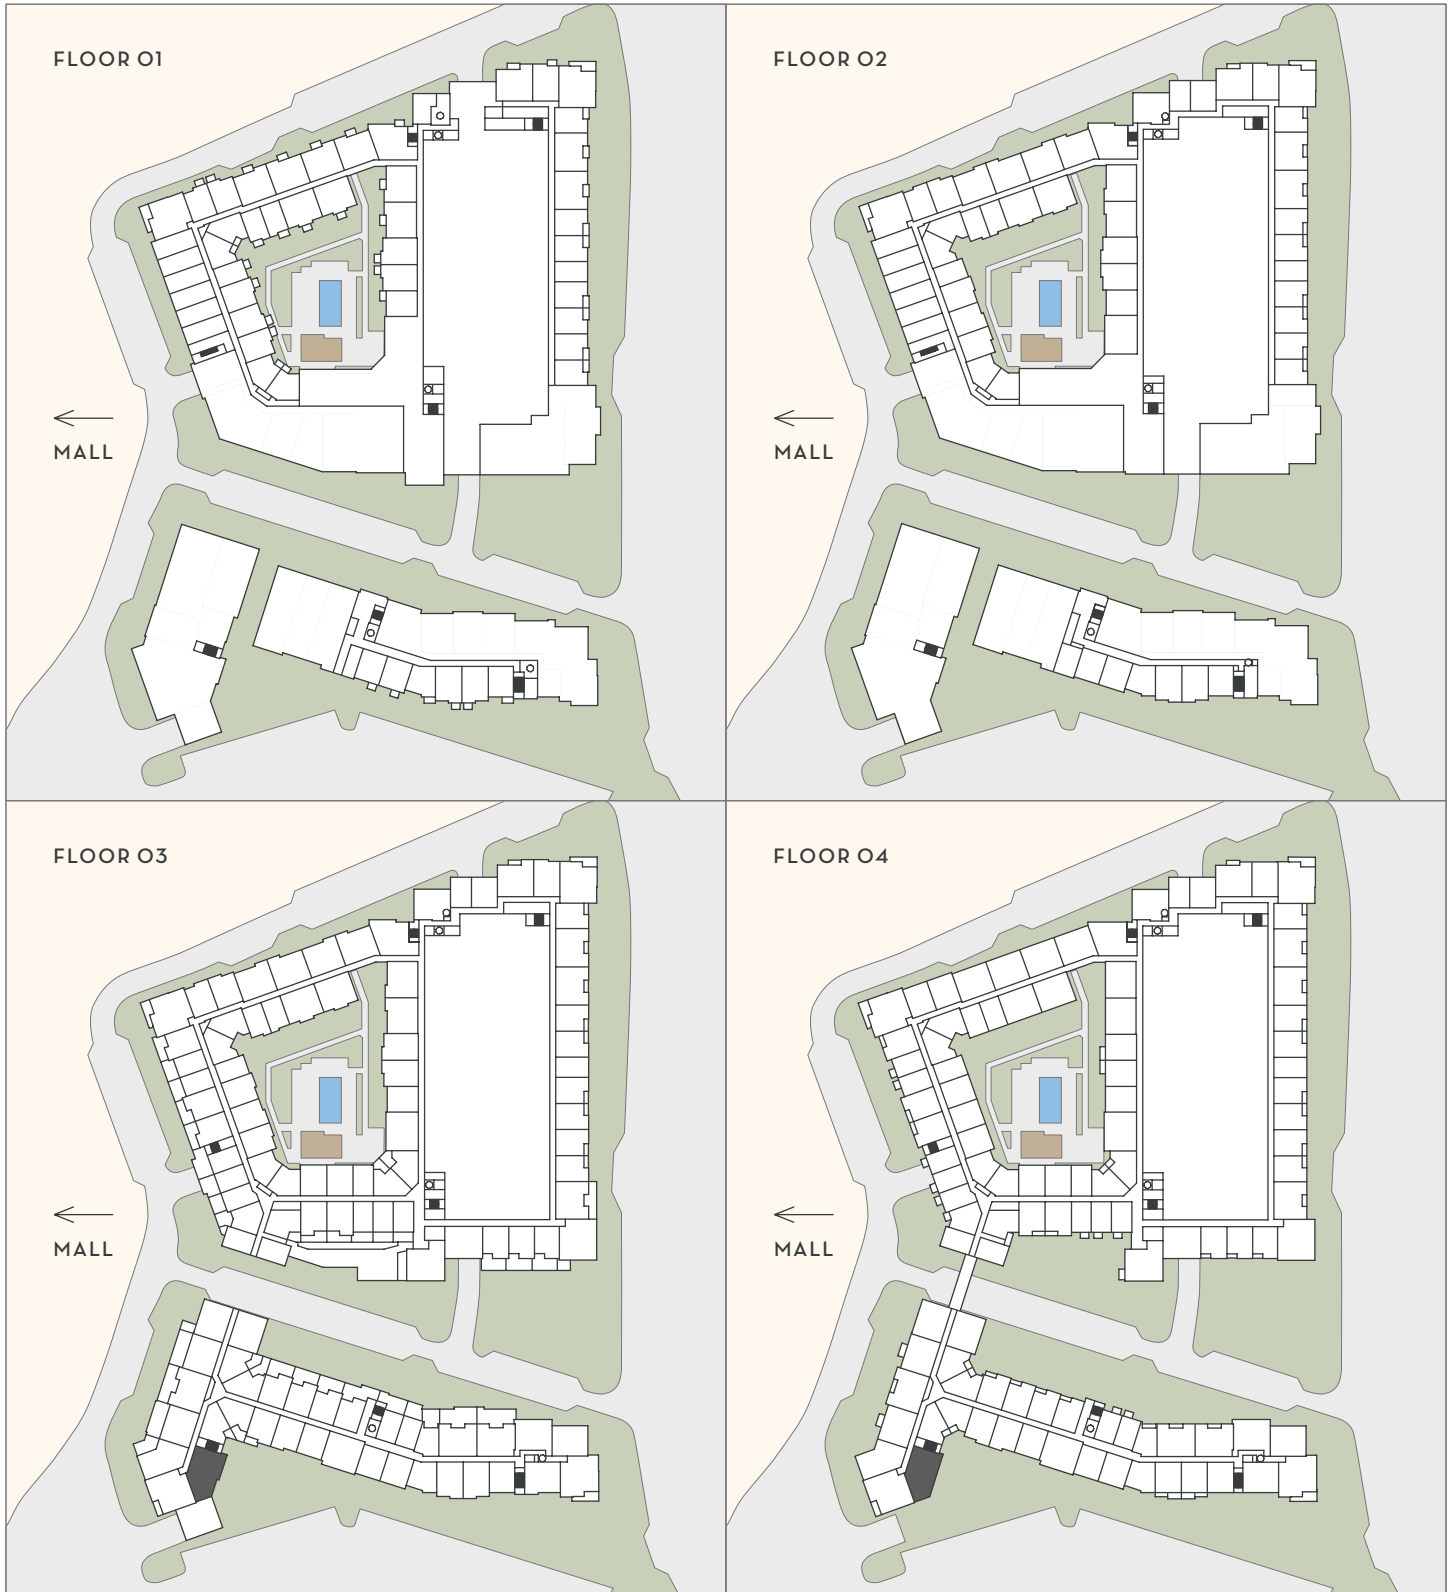

THE DOMAINE

AT
HAWTHORN
ROW

C3

3 BEDROOM
3 BATH
1,409 SF

Floorplans are artist's rendering. All dimensions are approximate. Actual product and specifications may vary in dimension or detail. Not all features are available in every apartment. Prices and availability are subject to change.

THE DOMAINE

AT
HAWTHORN
ROW

C3

3 BEDROOM
3 BATH
1,409 SF

■ JULIETTE

■ BALCONY / PATIO

■ TERRACE