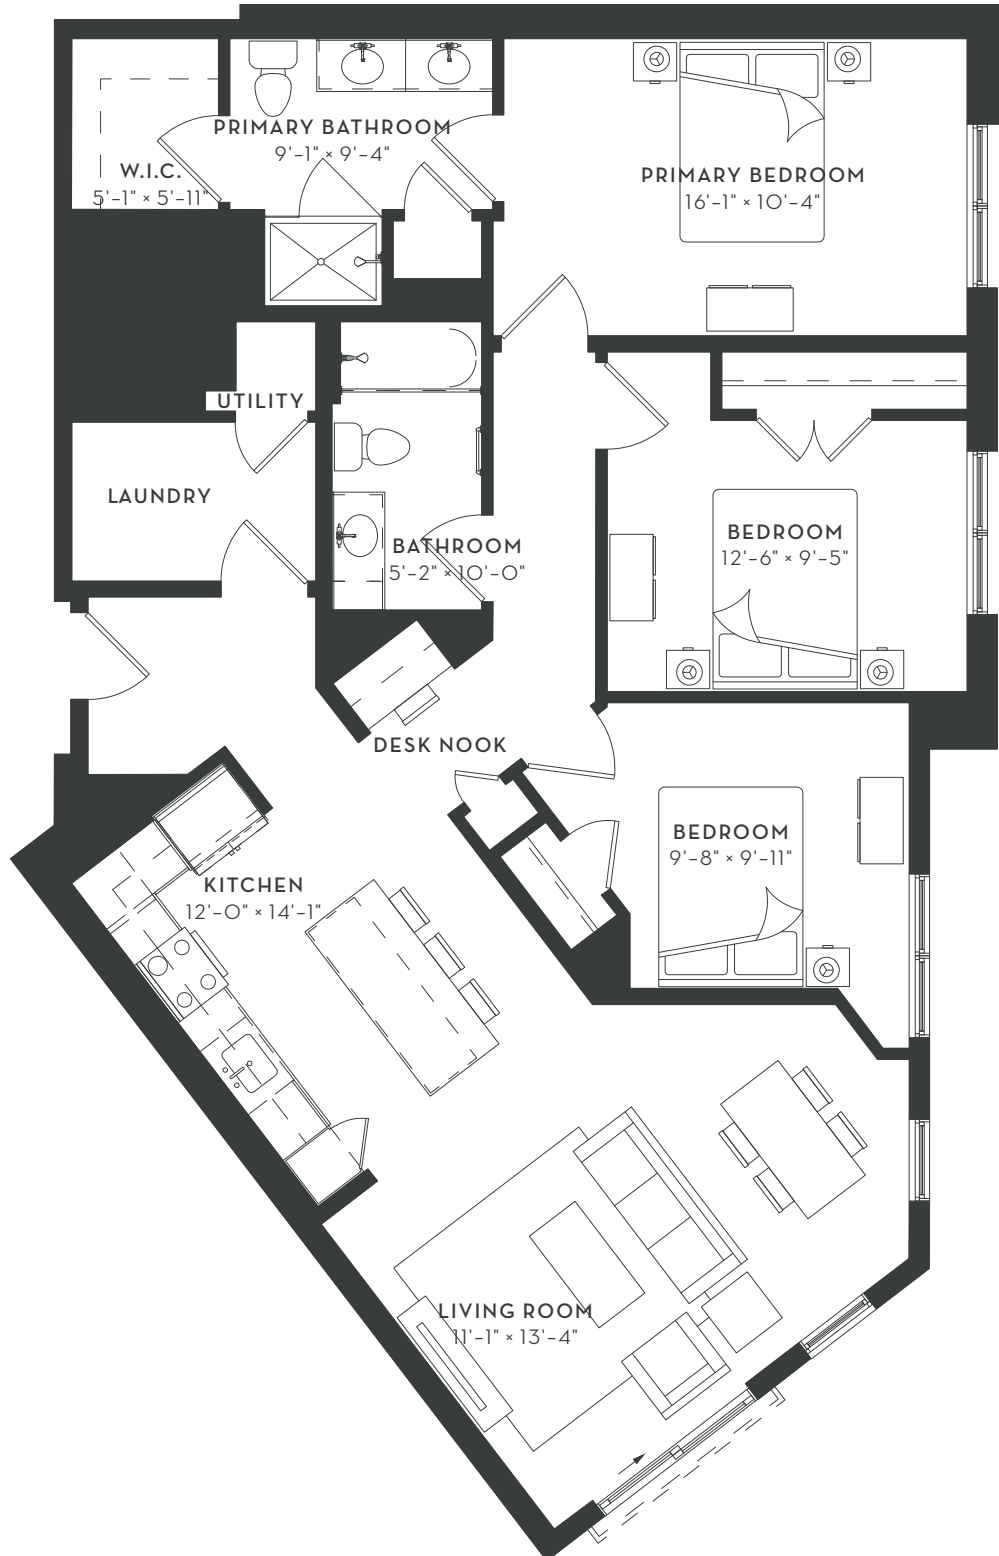

THE DOMAINE

AT
HAWTHORN
ROW

C3

3 BEDROOM
3 BATH
1,409 SF

Floorplans are artist's rendering. All dimensions are approximate. Actual product and specifications may vary in dimension or detail. Not all features are available in every apartment. Prices and availability are subject to change.

THE DOMAINE

AT
HAWTHORN
ROW

C3

3 BEDROOM
3 BATH
1,409 SF

■ JULIETTE

■ BALCONY / PATIO

■ TERRACE