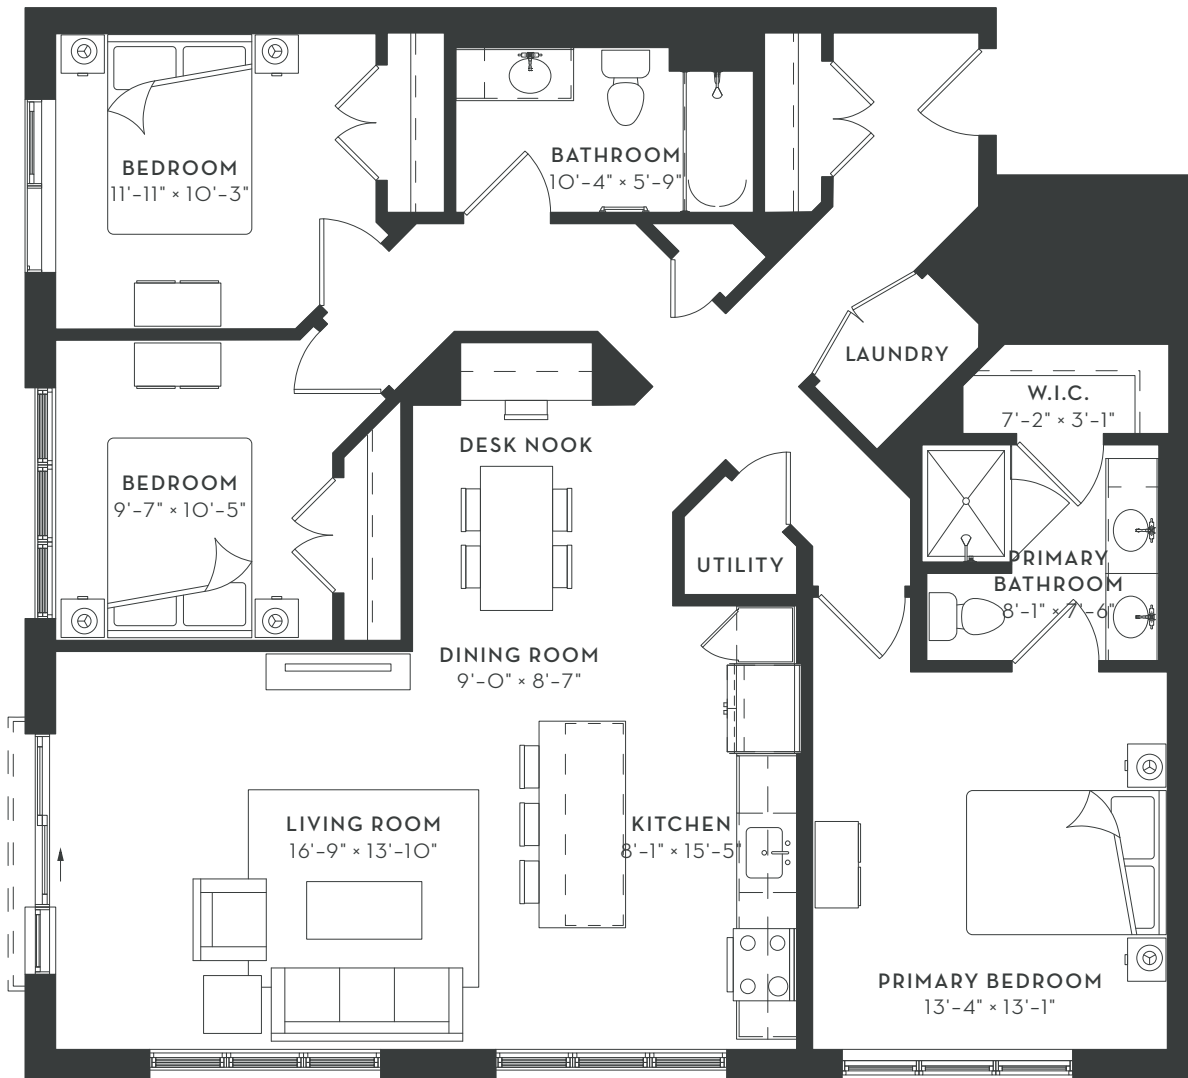

THE DOMAINE

AT
HAWTHORN
ROW

C2

3 BEDROOM
3 BATH
1,405 SF

Floorplans are artist's rendering. All dimensions are approximate. Actual product and specifications may vary in dimension or detail. Not all features are available in every apartment. Prices and availability are subject to change.

THE DOMAINE

AT
HAWTHORN
ROW

C2

3 BEDROOM
3 BATH
1,405 SF

■ JULIETTE ■ BALCONY / PATIO ■ TERRACE