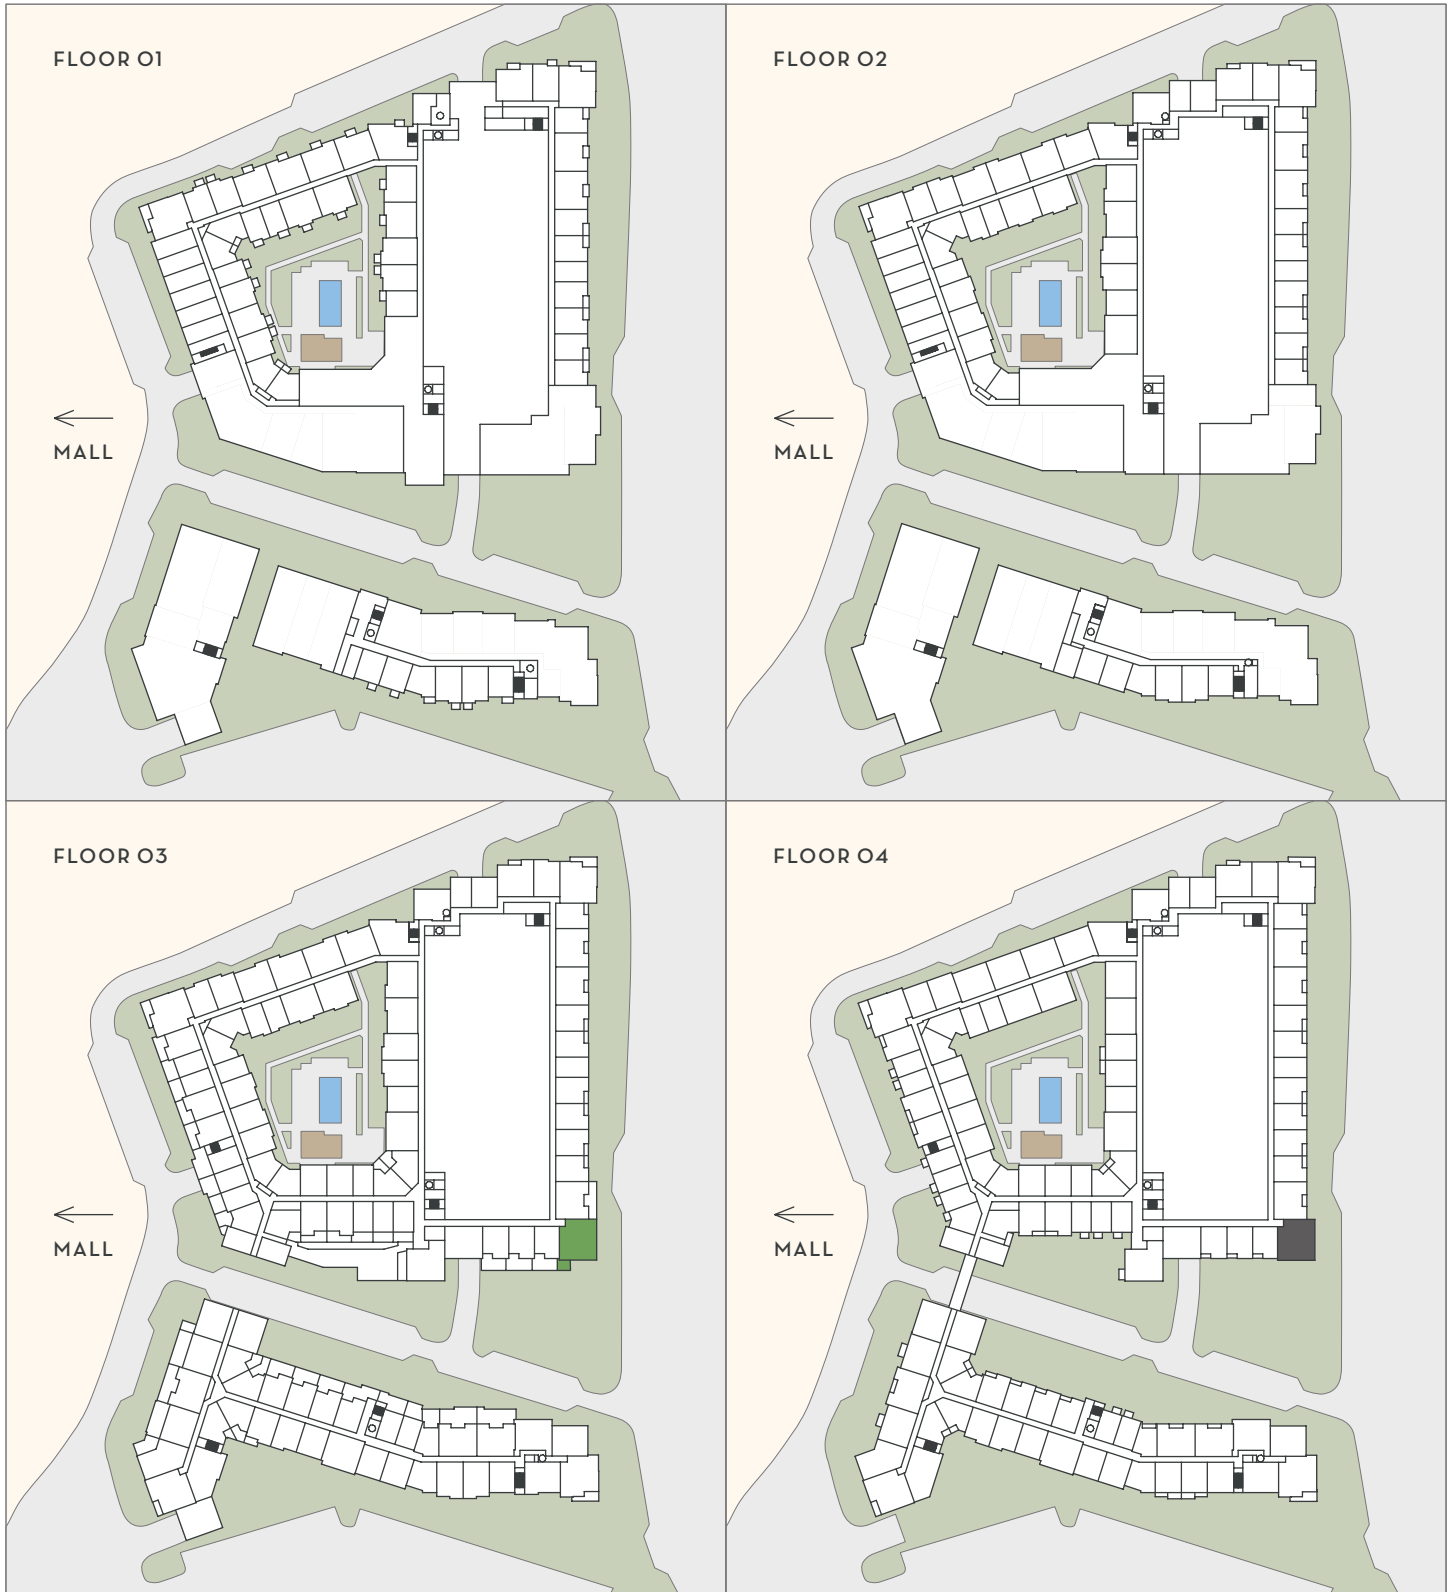

THE DOMAINE

AT
HAWTHORN
ROW

C2

3 BEDROOM
3 BATH
1,405 SF

Floorplans are artist's rendering. All dimensions are approximate. Actual product and specifications may vary in dimension or detail. Not all features are available in every apartment. Prices and availability are subject to change.

THE DOMAINE

AT
HAWTHORN
ROW

C2

3 BEDROOM
3 BATH
1,405 SF

■ JULIETTE ■ BALCONY / PATIO ■ TERRACE