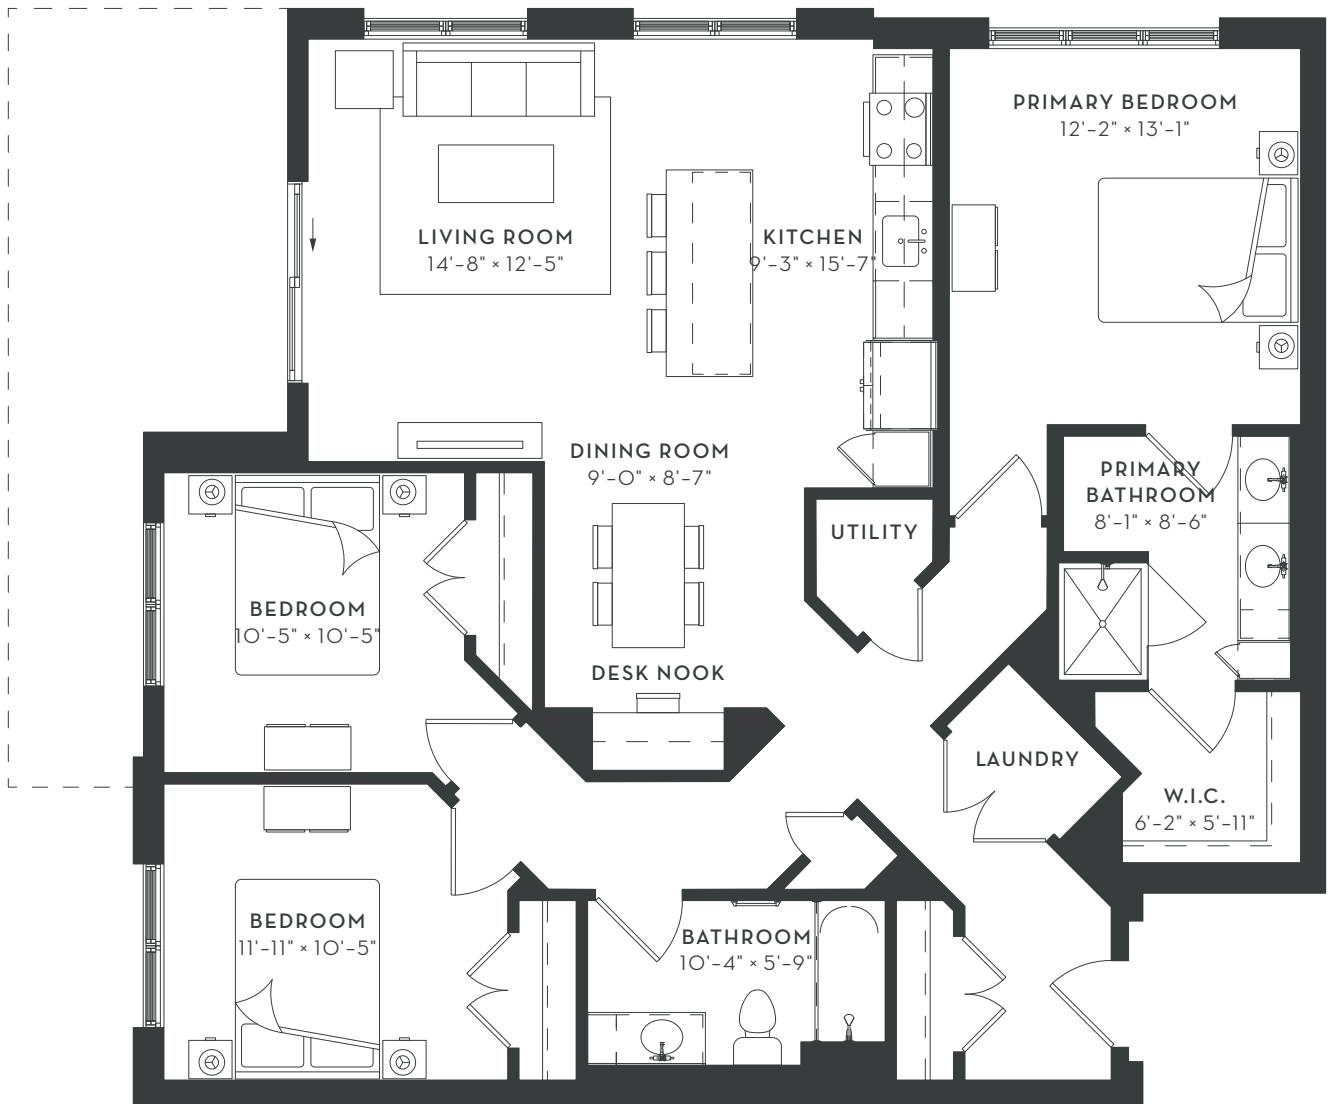

THE DOMAINE

AT
HAWTHORN
ROW

3 BEDROOM
3 BATH
1,387 SF

Floorplans are artist's rendering. All dimensions are approximate. Actual product and specifications may vary in dimension or detail. Not all features are available in every apartment. Prices and availability are subject to change.

THE DOMAINE

AT
HAWTHORN
ROW

3 BEDROOM
3 BATH
1,387 SF

■ JULIETTE ■ BALCONY / PATIO ■ TERRACE