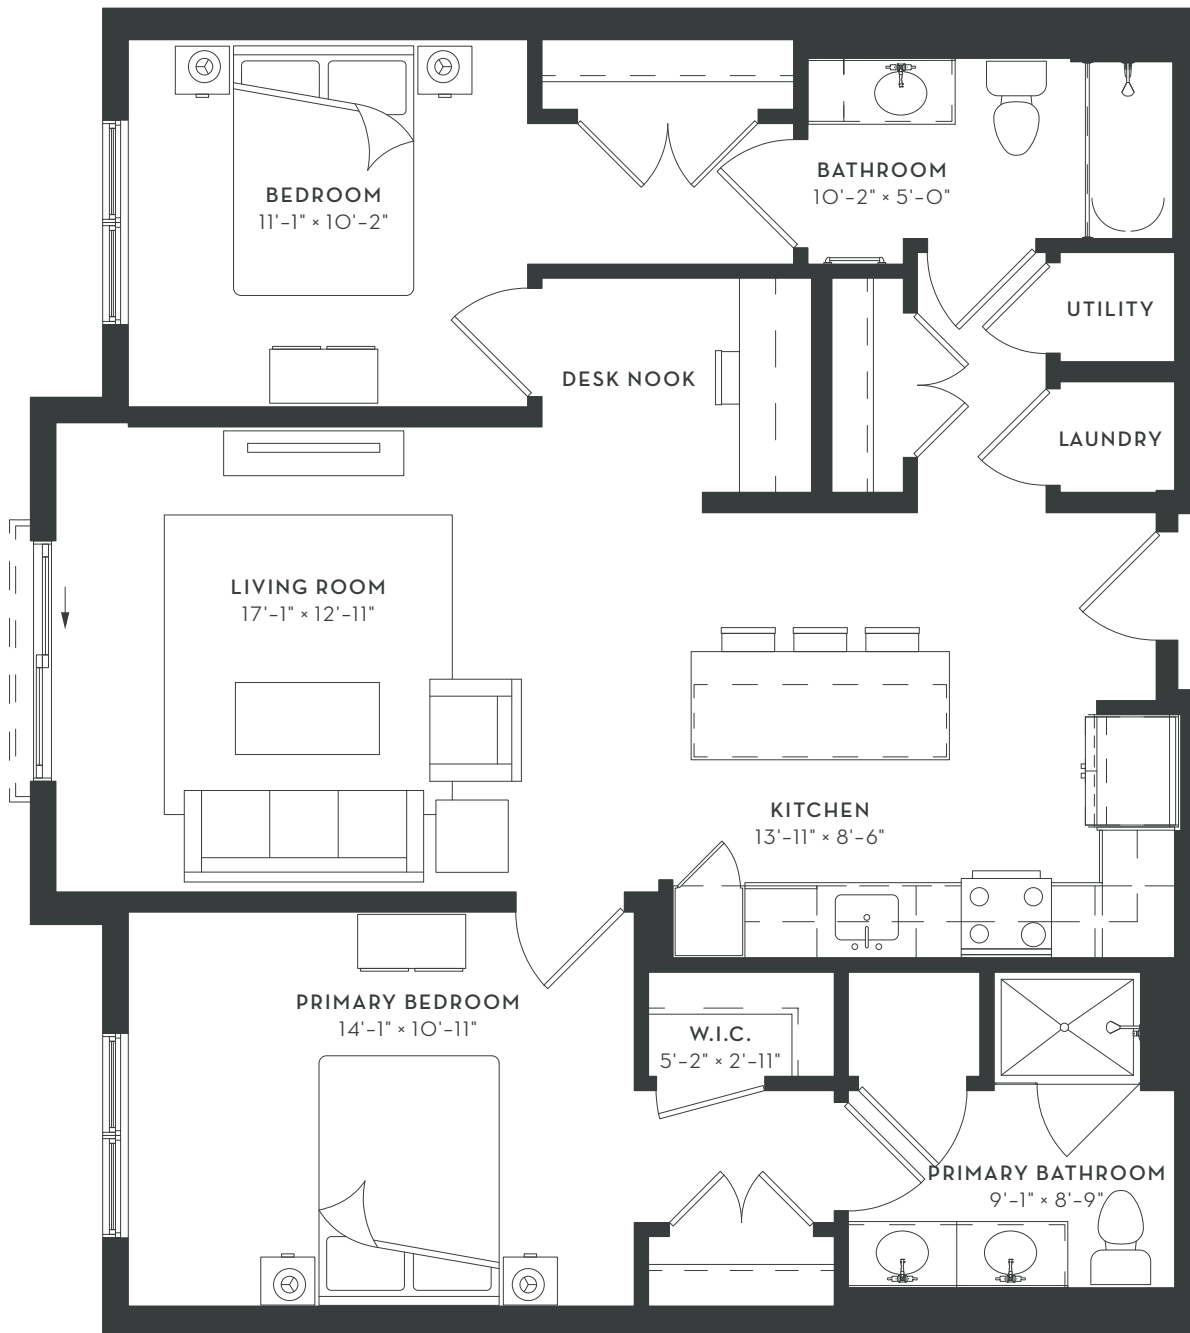

# THE DOMAINE

AT  
HAWTHORN  
ROW

B9

2 BEDROOM  
2 BATH  
1,127 SF

Floorplans are artist's rendering. All dimensions are approximate. Actual product and specifications may vary in dimension or detail. Not all features are available in every apartment. Prices and availability are subject to change.

# THE DOMAINE

AT  
HAWTHORN  
ROW

B9

2 BEDROOM  
2 BATH  
1,127 SF

■ JULIETTE

■ BALCONY / PATIO

■ TERRACE