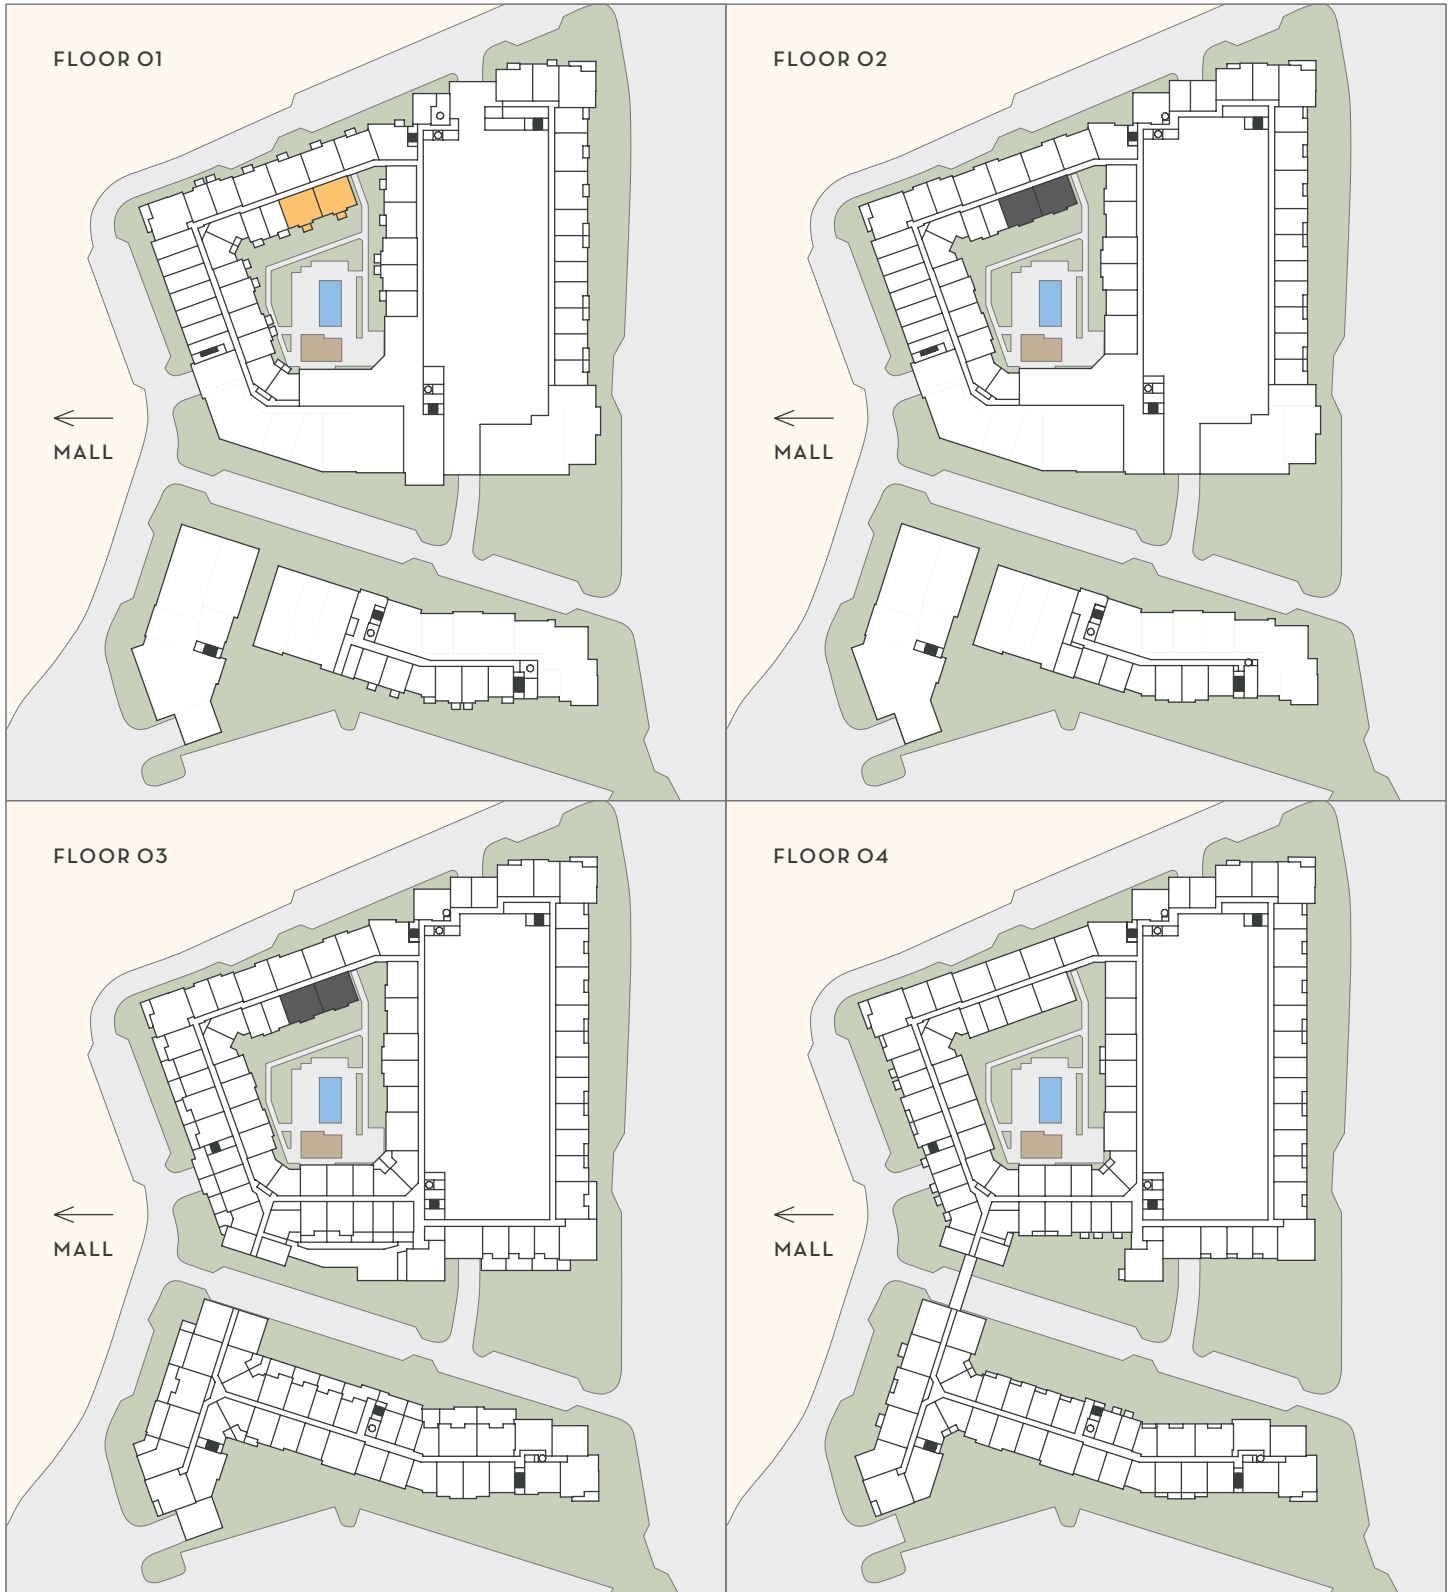

# THE DOMAINE

AT  
HAWTHORN  
ROW

B9

2 BEDROOM  
2 BATH  
1,127 SF

Floorplans are artist's rendering. All dimensions are approximate. Actual product and specifications may vary in dimension or detail. Not all features are available in every apartment. Prices and availability are subject to change.

# THE DOMAINE

AT  
HAWTHORN  
ROW

B9

2 BEDROOM  
2 BATH  
1,127 SF

■ JULIETTE

■ BALCONY / PATIO

■ TERRACE