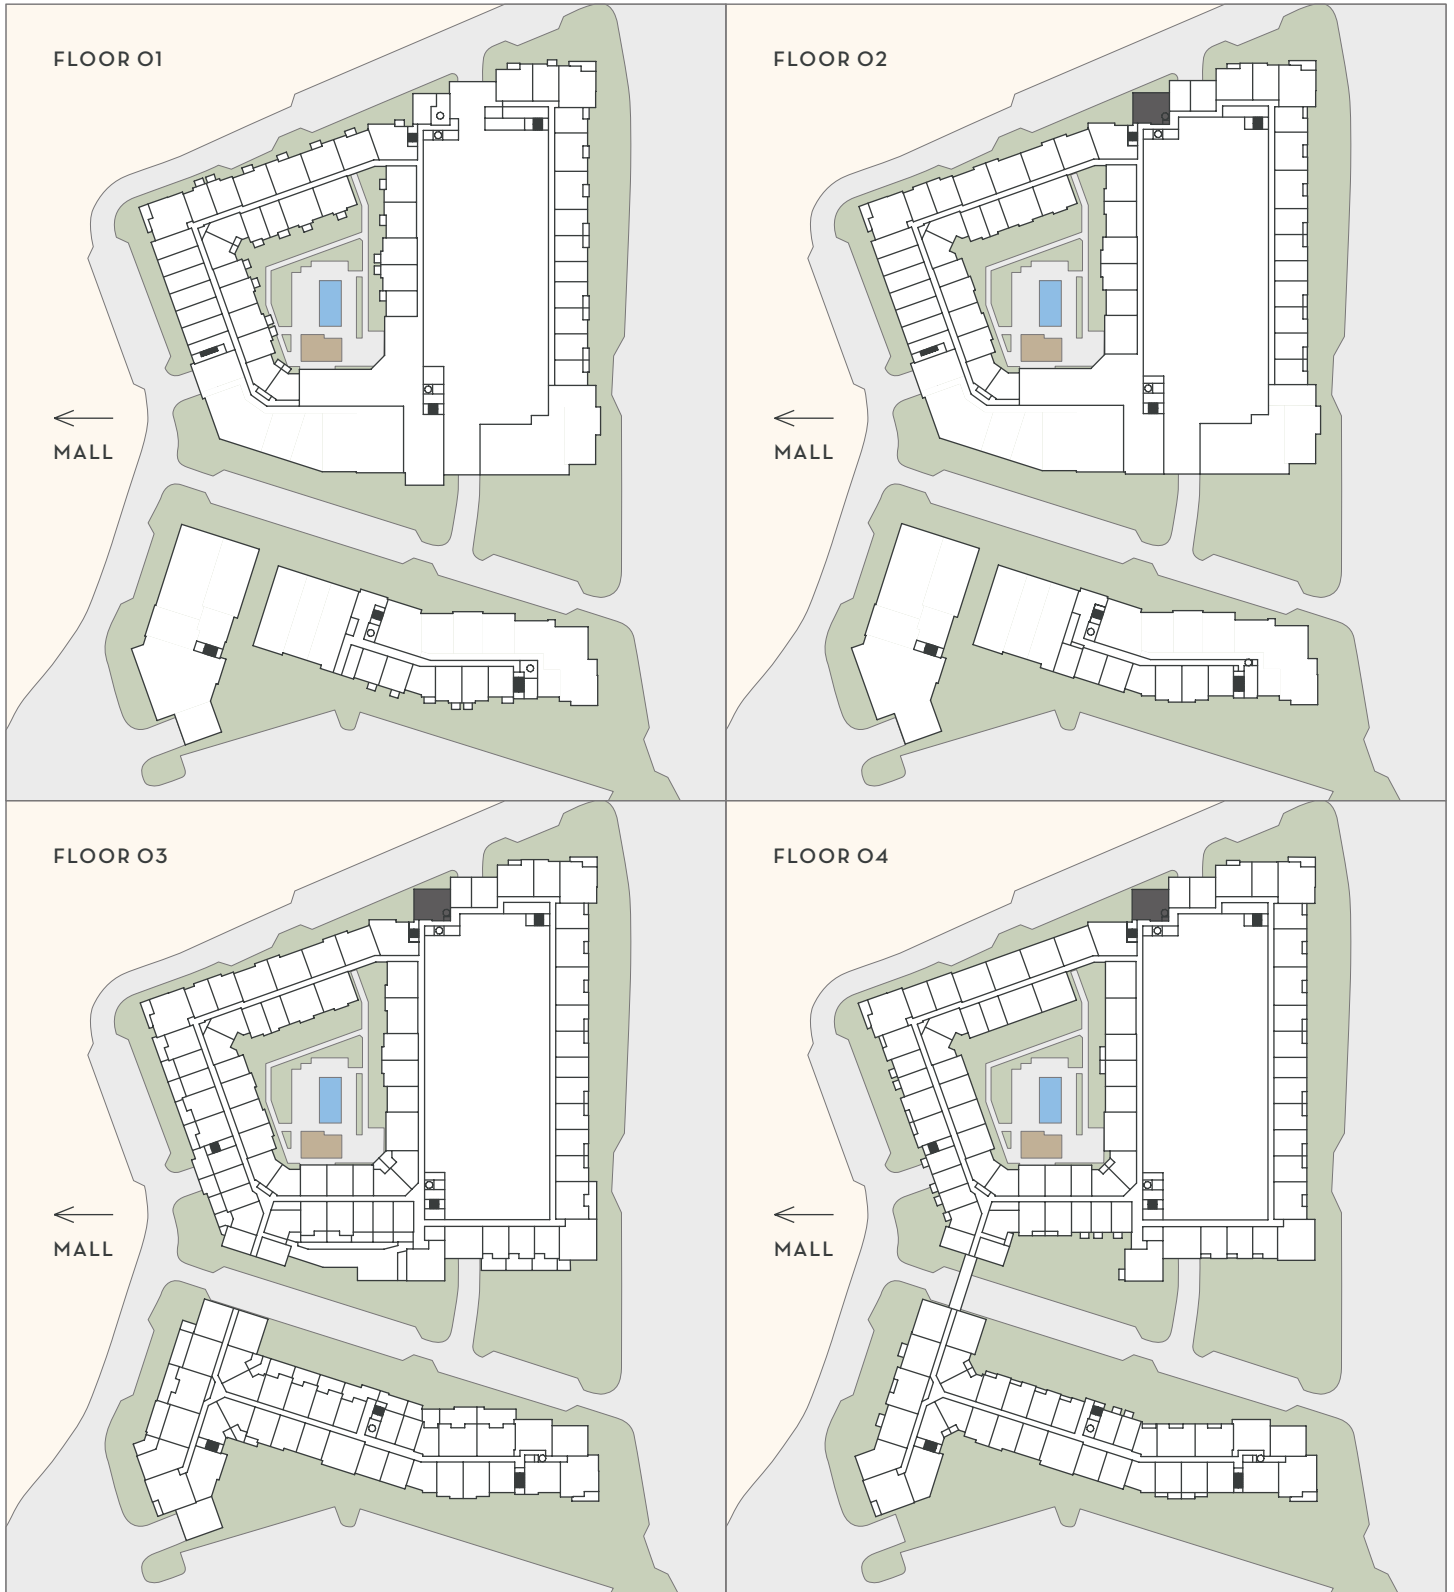

THE DOMAINE

AT
HAWTHORN
ROW

B8

2 BEDROOM
2 BATH
1,116 SF

THE DOMAINE

AT
HAWTHORN
ROW

B8

2 BEDROOM
2 BATH
1,116 SF

■ JULIETTE ■ BALCONY / PATIO ■ TERRACE