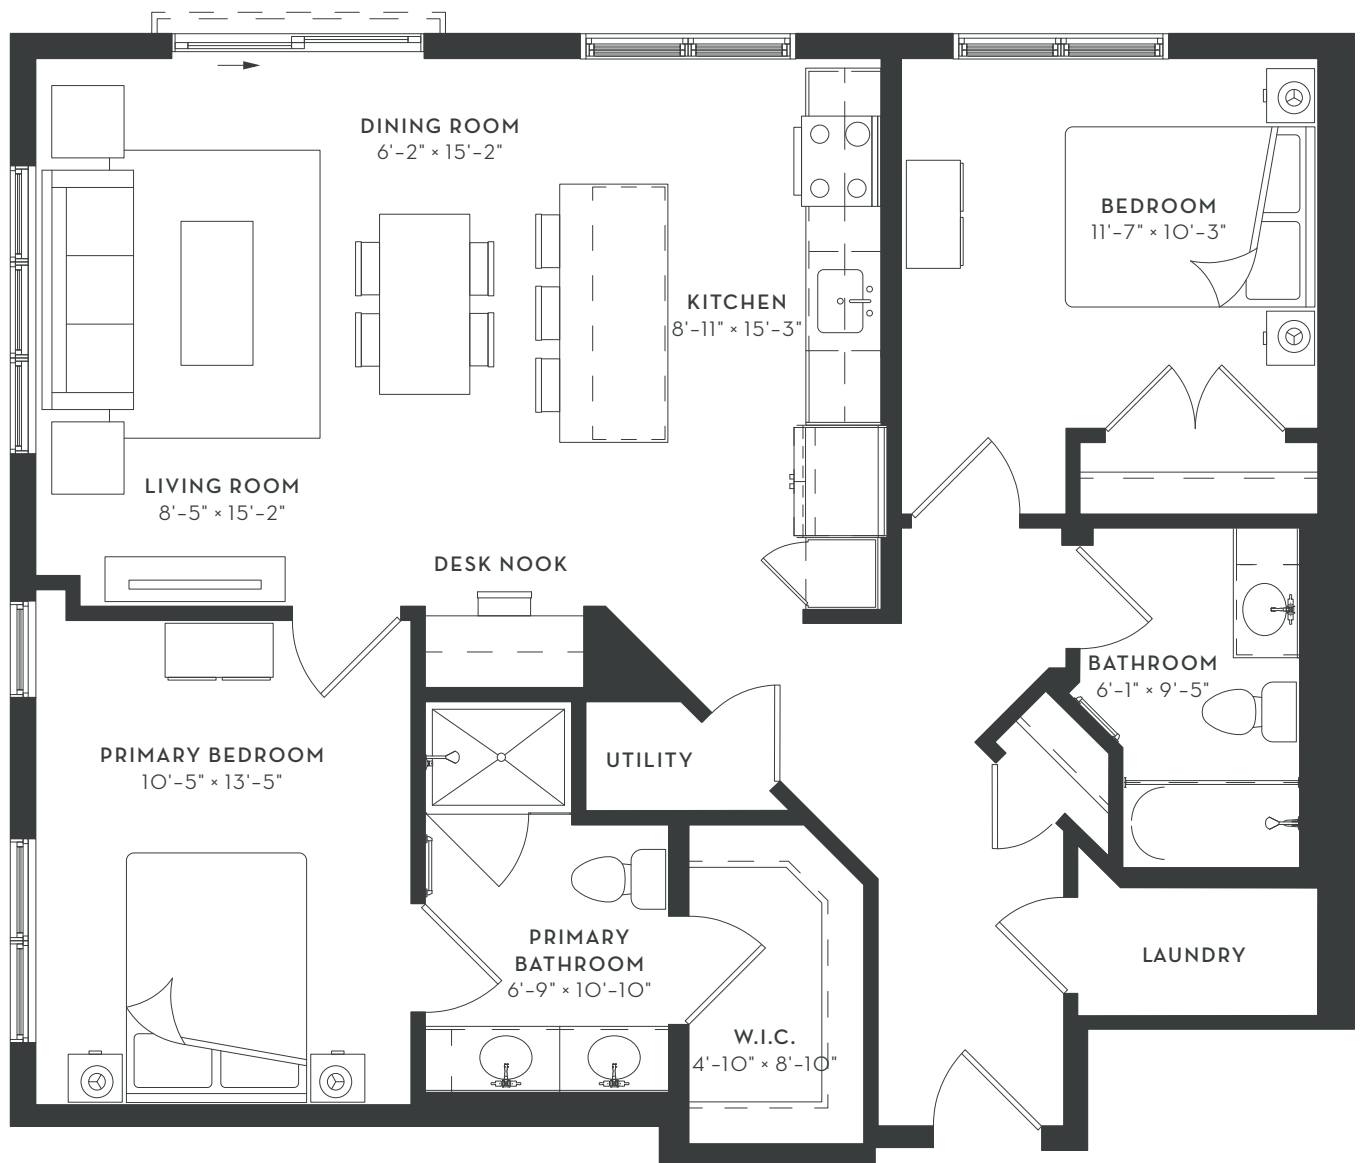

THE DOMAINE

AT
HAWTHORN
ROW

B8

2 BEDROOM
2 BATH
1,116 SF

THE DOMAINE

AT
HAWTHORN
ROW

B8

2 BEDROOM
2 BATH
1,116 SF

■ JULIETTE ■ BALCONY / PATIO ■ TERRACE