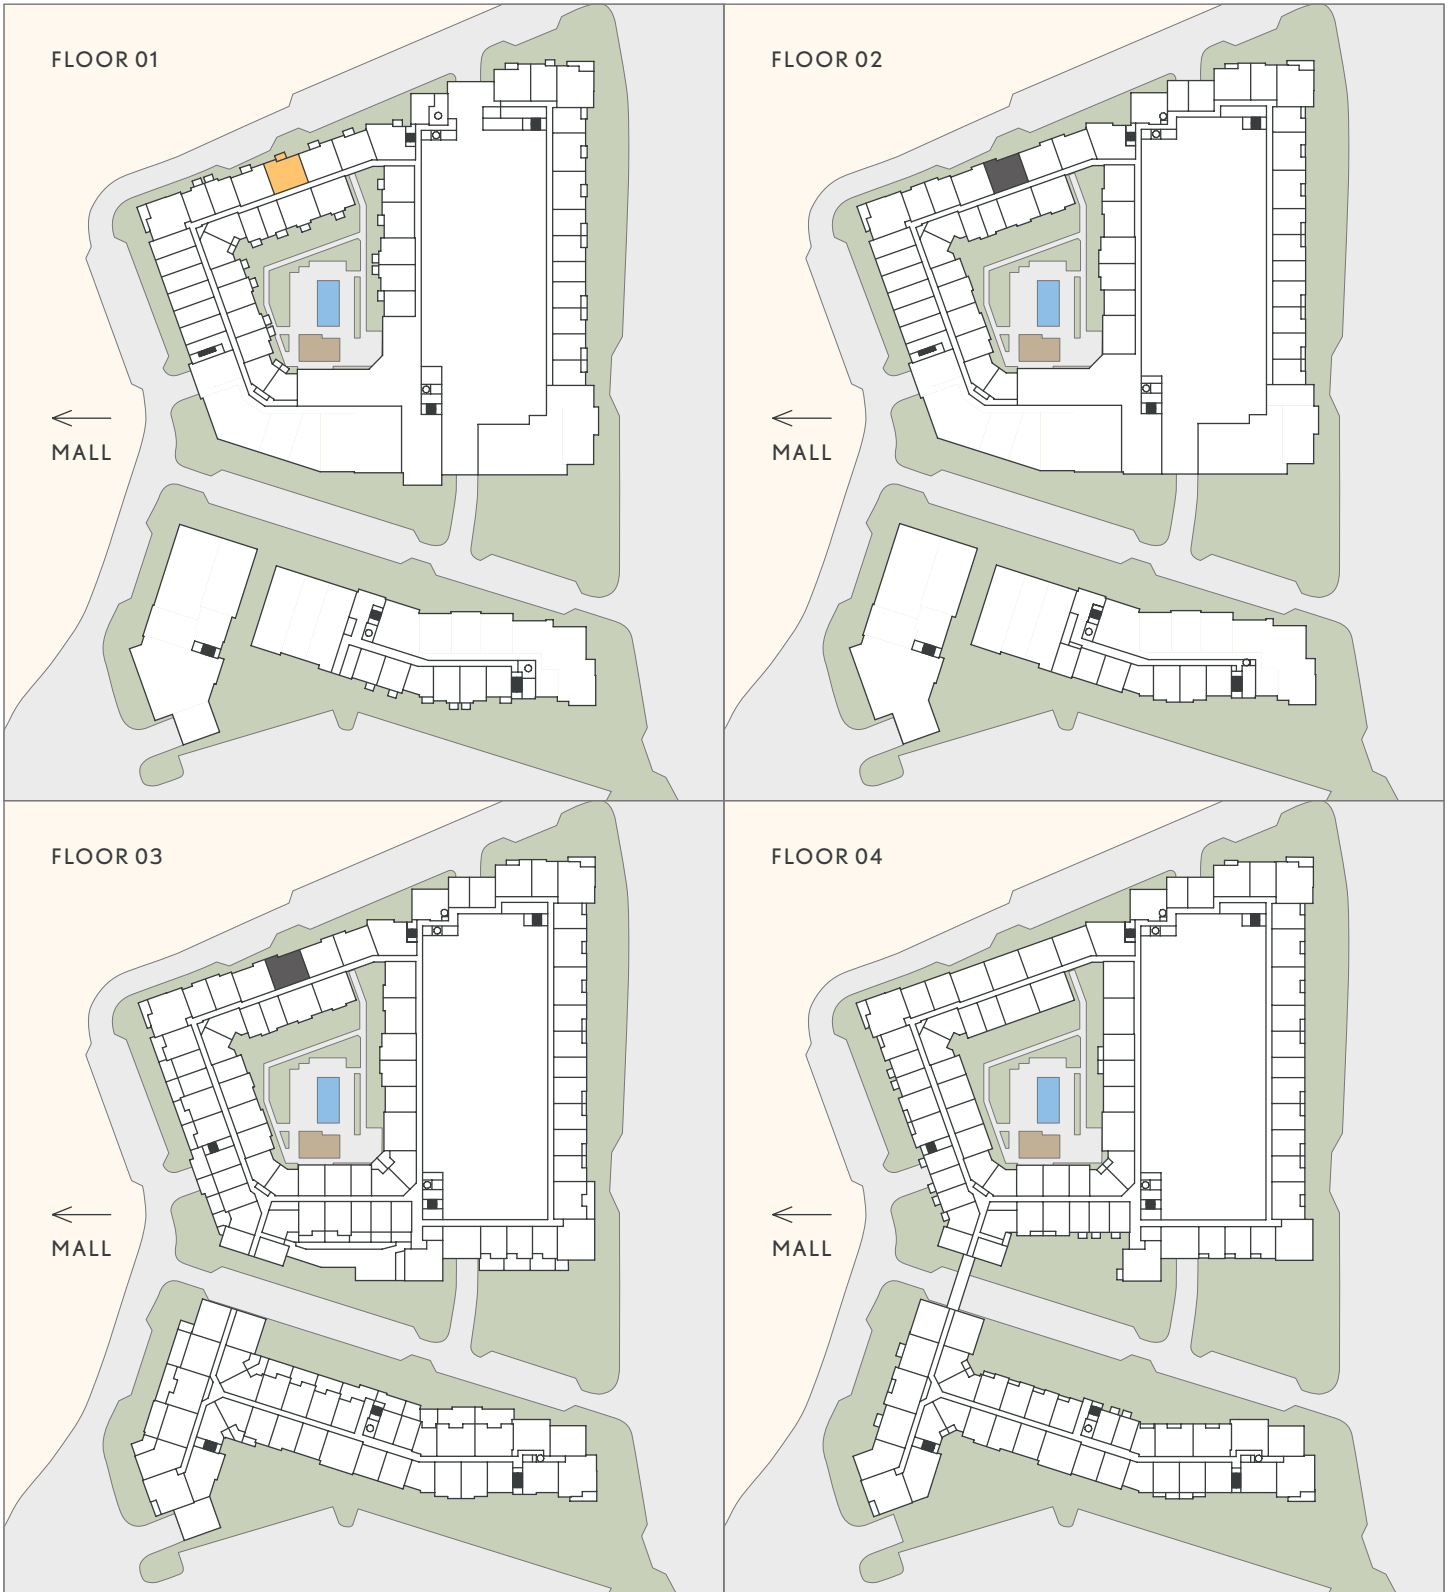

THE DOMAINE

AT
HAWTHORN
ROW

B6

2 BEDROOM
2 BATH
1,097 SF

Floorplans are artist's rendering. All dimensions are approximate. Actual product and specifications may vary in dimension or detail. Not all features are available in every apartment. Prices and availability are subject to change.

THE DOMAINE

AT
HAWTHORN
ROW

B6

2 BEDROOM
2 BATH
1,097 SF

■ JULIETTE

■ BALCONY / PATIO

■ TERRACE