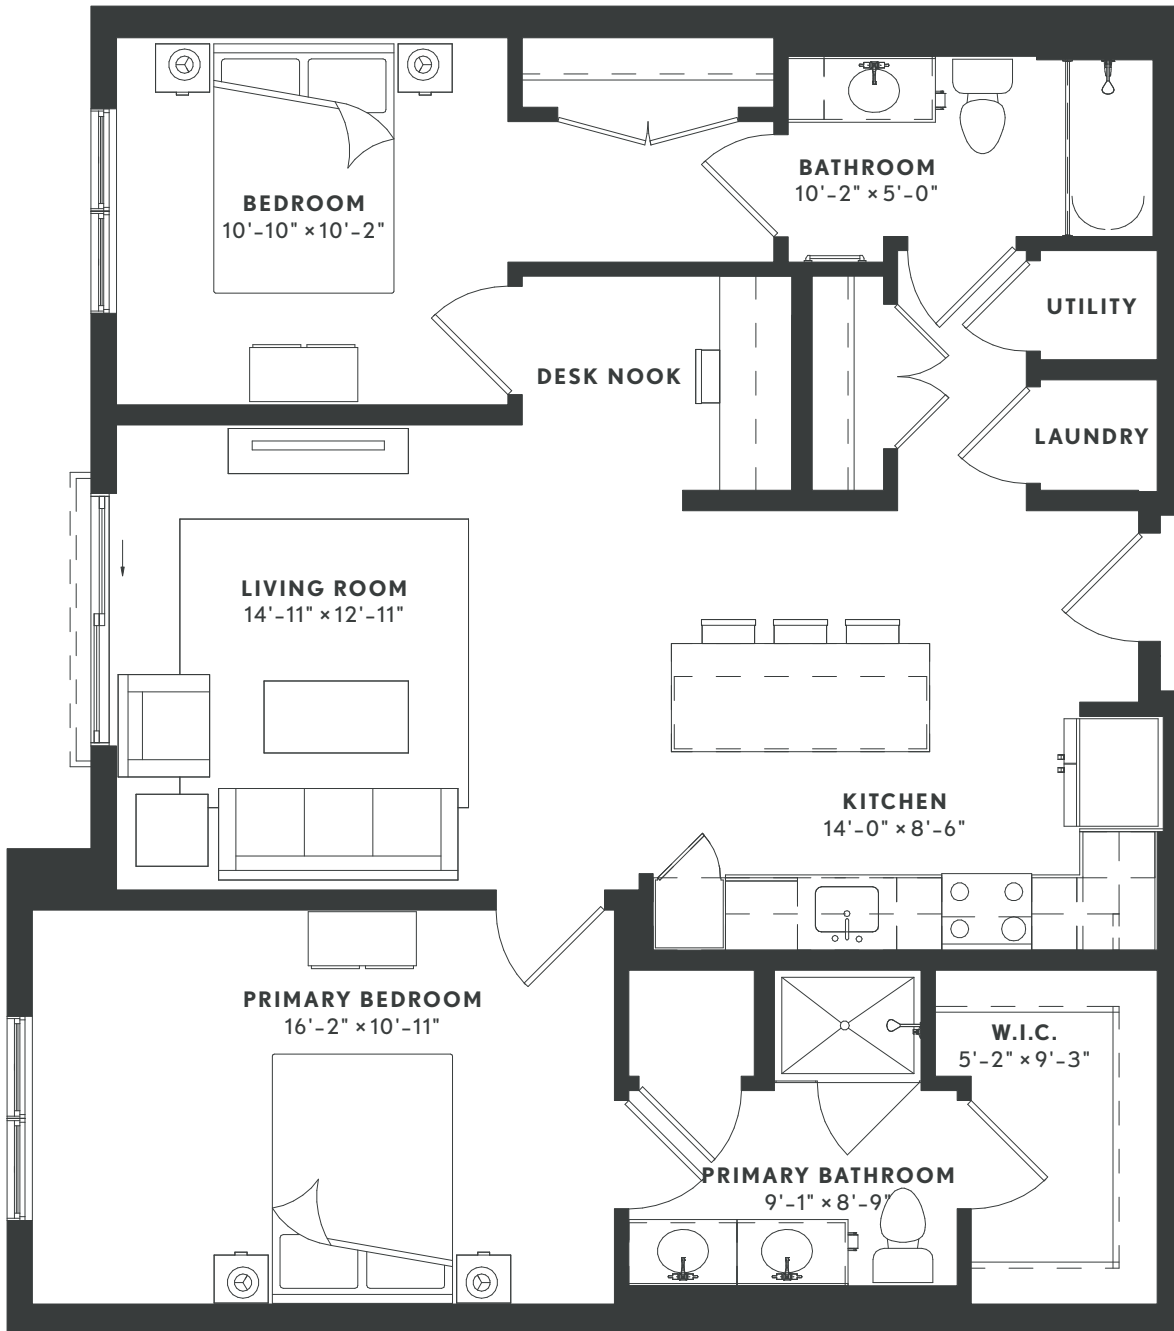

THE DOMAINE

AT
HAWTHORN
ROW

B6

2 BEDROOM
2 BATH
1,097 SF

Floorplans are artist's rendering. All dimensions are approximate. Actual product and specifications may vary in dimension or detail. Not all features are available in every apartment. Prices and availability are subject to change.

THE DOMAINE

AT
HAWTHORN
ROW

B6

2 BEDROOM
2 BATH
1,097 SF

■ JULIETTE

■ BALCONY / PATIO

■ TERRACE