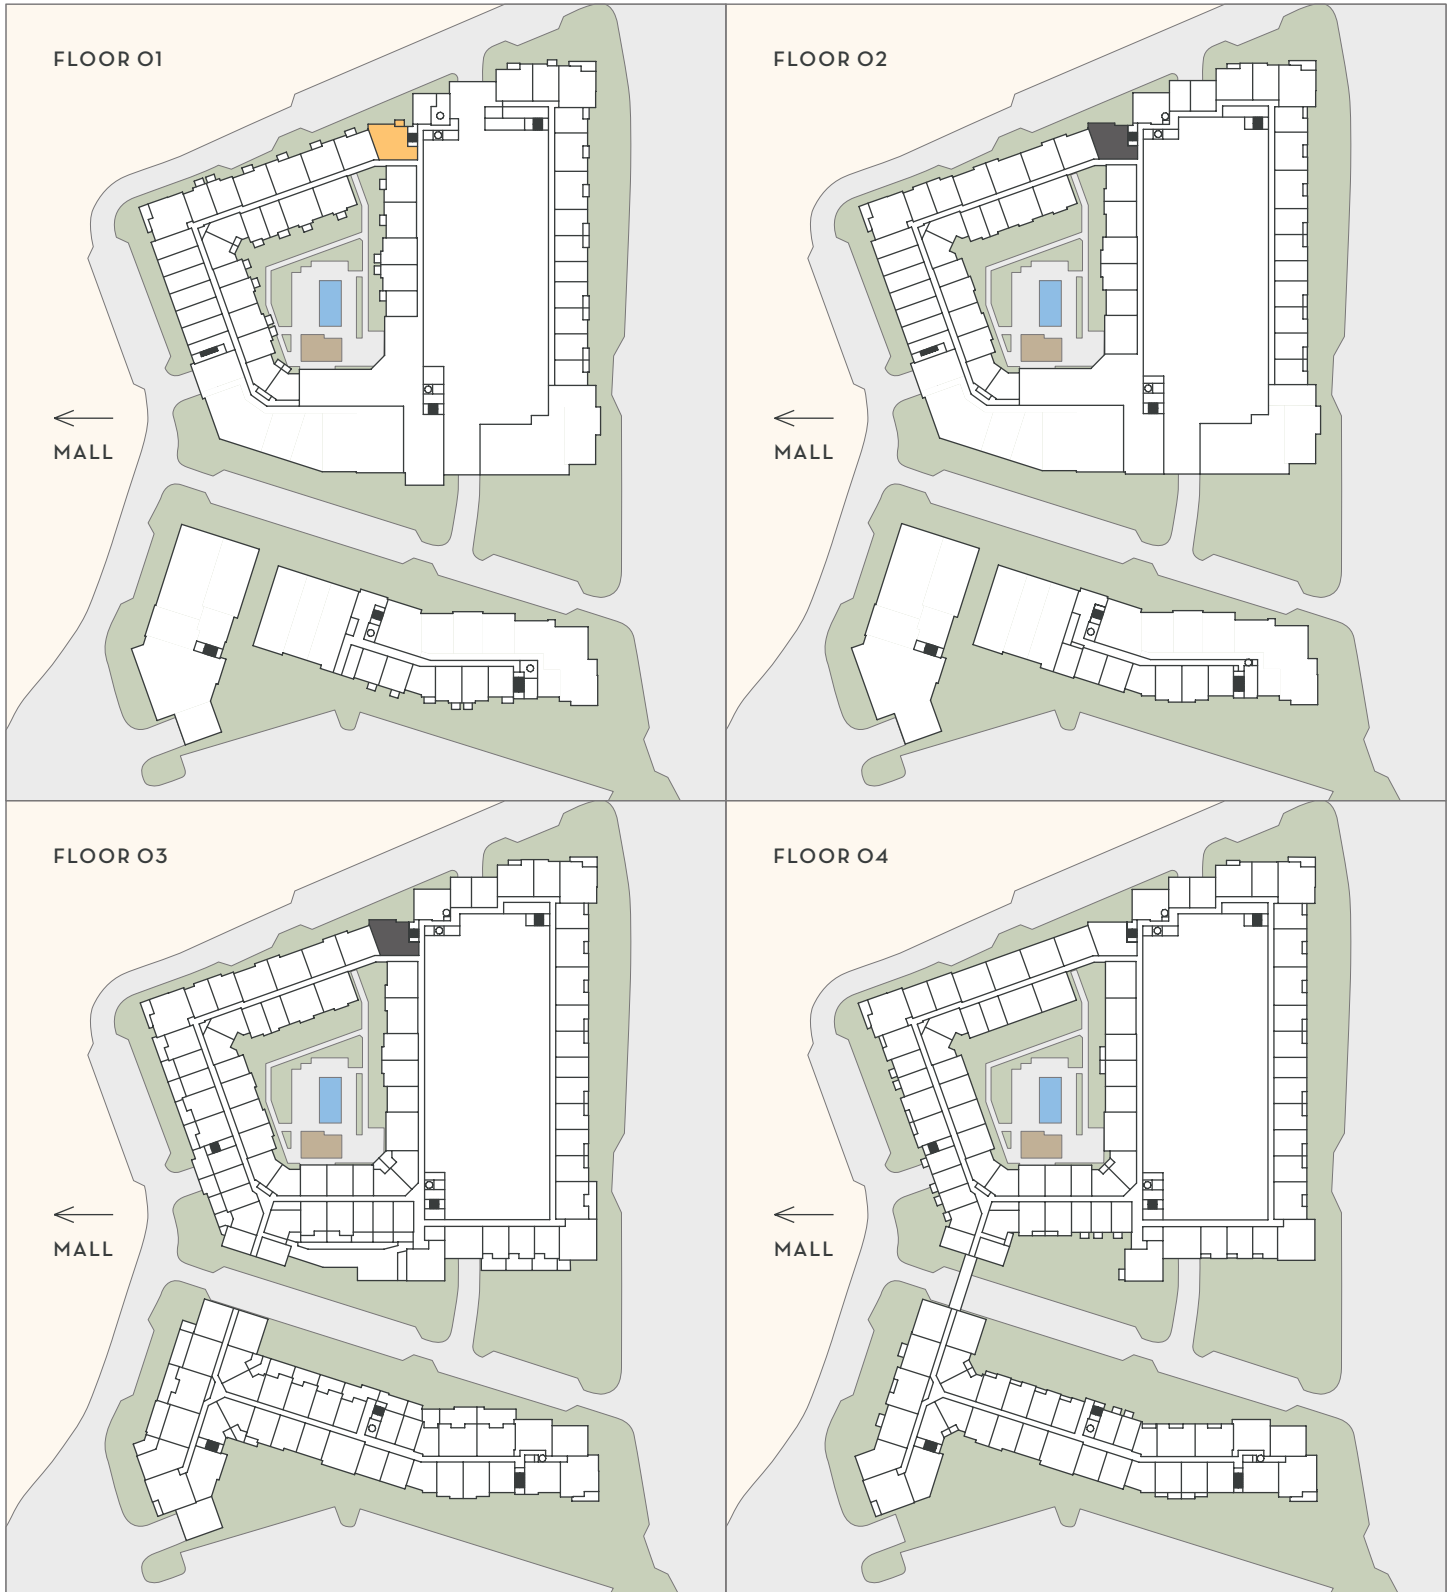

THE DOMAINE

AT
HAWTHORN
ROW

B5D

2 BED + DEN
2 BATH
1,325 SF

Floorplans are artist's rendering. All dimensions are approximate. Actual product and specifications may vary in dimension or detail. Not all features are available in every apartment. Prices and availability are subject to change.

THE DOMAINE

AT
HAWTHORN
ROW

B5D

2 BED + DEN
2 BATH
1,325 SF

■ JULIETTE ■ BALCONY / PATIO ■ TERRACE