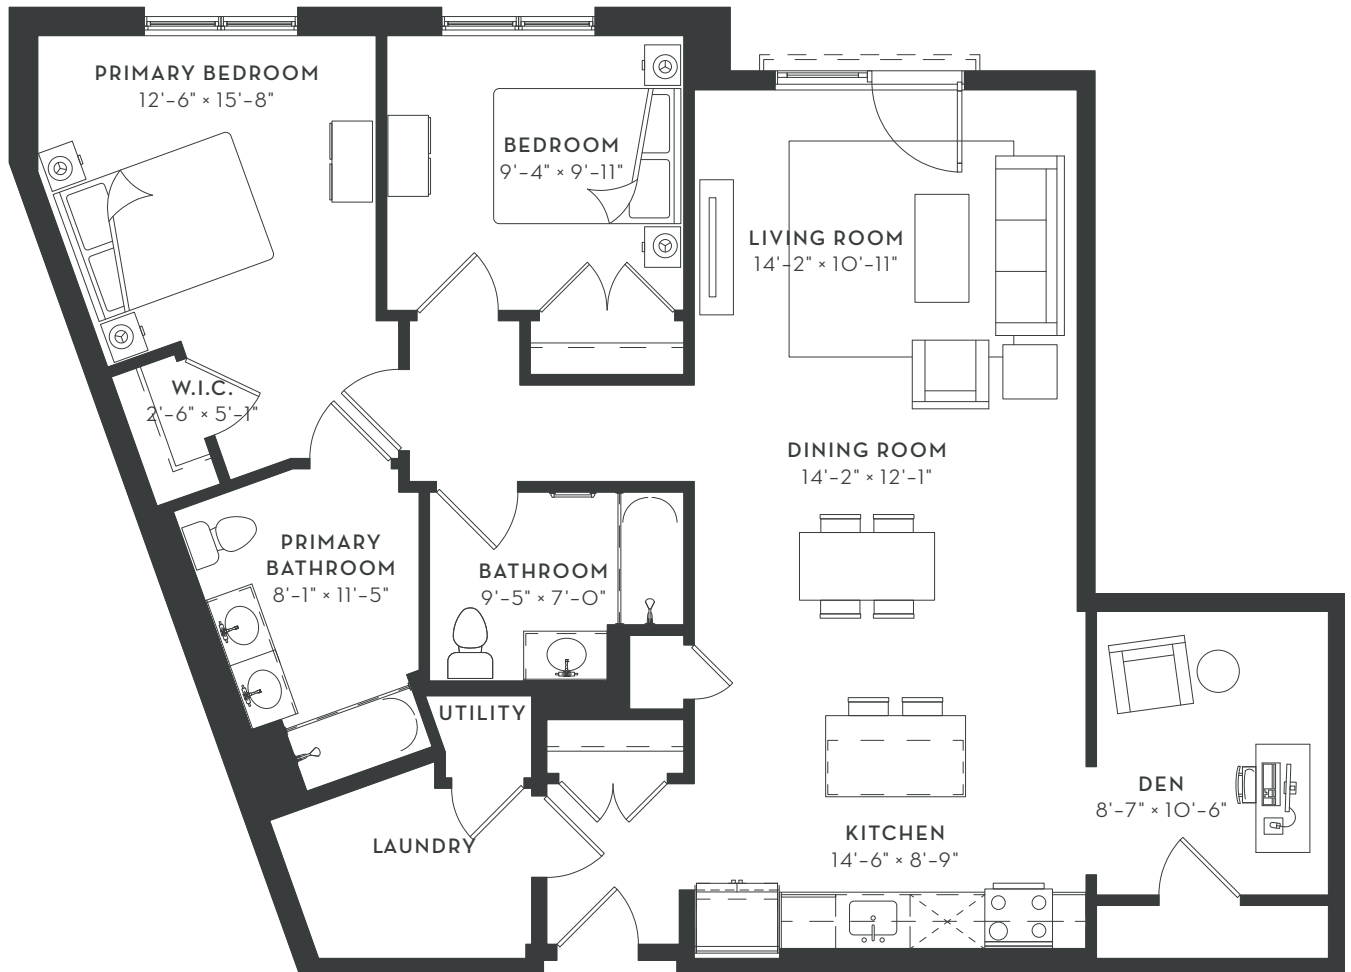

THE DOMAINE

AT
HAWTHORN
ROW

B5D

2 BED + DEN
2 BATH
1,325 SF

Floorplans are artist's rendering. All dimensions are approximate. Actual product and specifications may vary in dimension or detail. Not all features are available in every apartment. Prices and availability are subject to change.

THE DOMAINE

AT
HAWTHORN
ROW

B5D

2 BED + DEN
2 BATH
1,325 SF

■ JULIETTE ■ BALCONY / PATIO ■ TERRACE