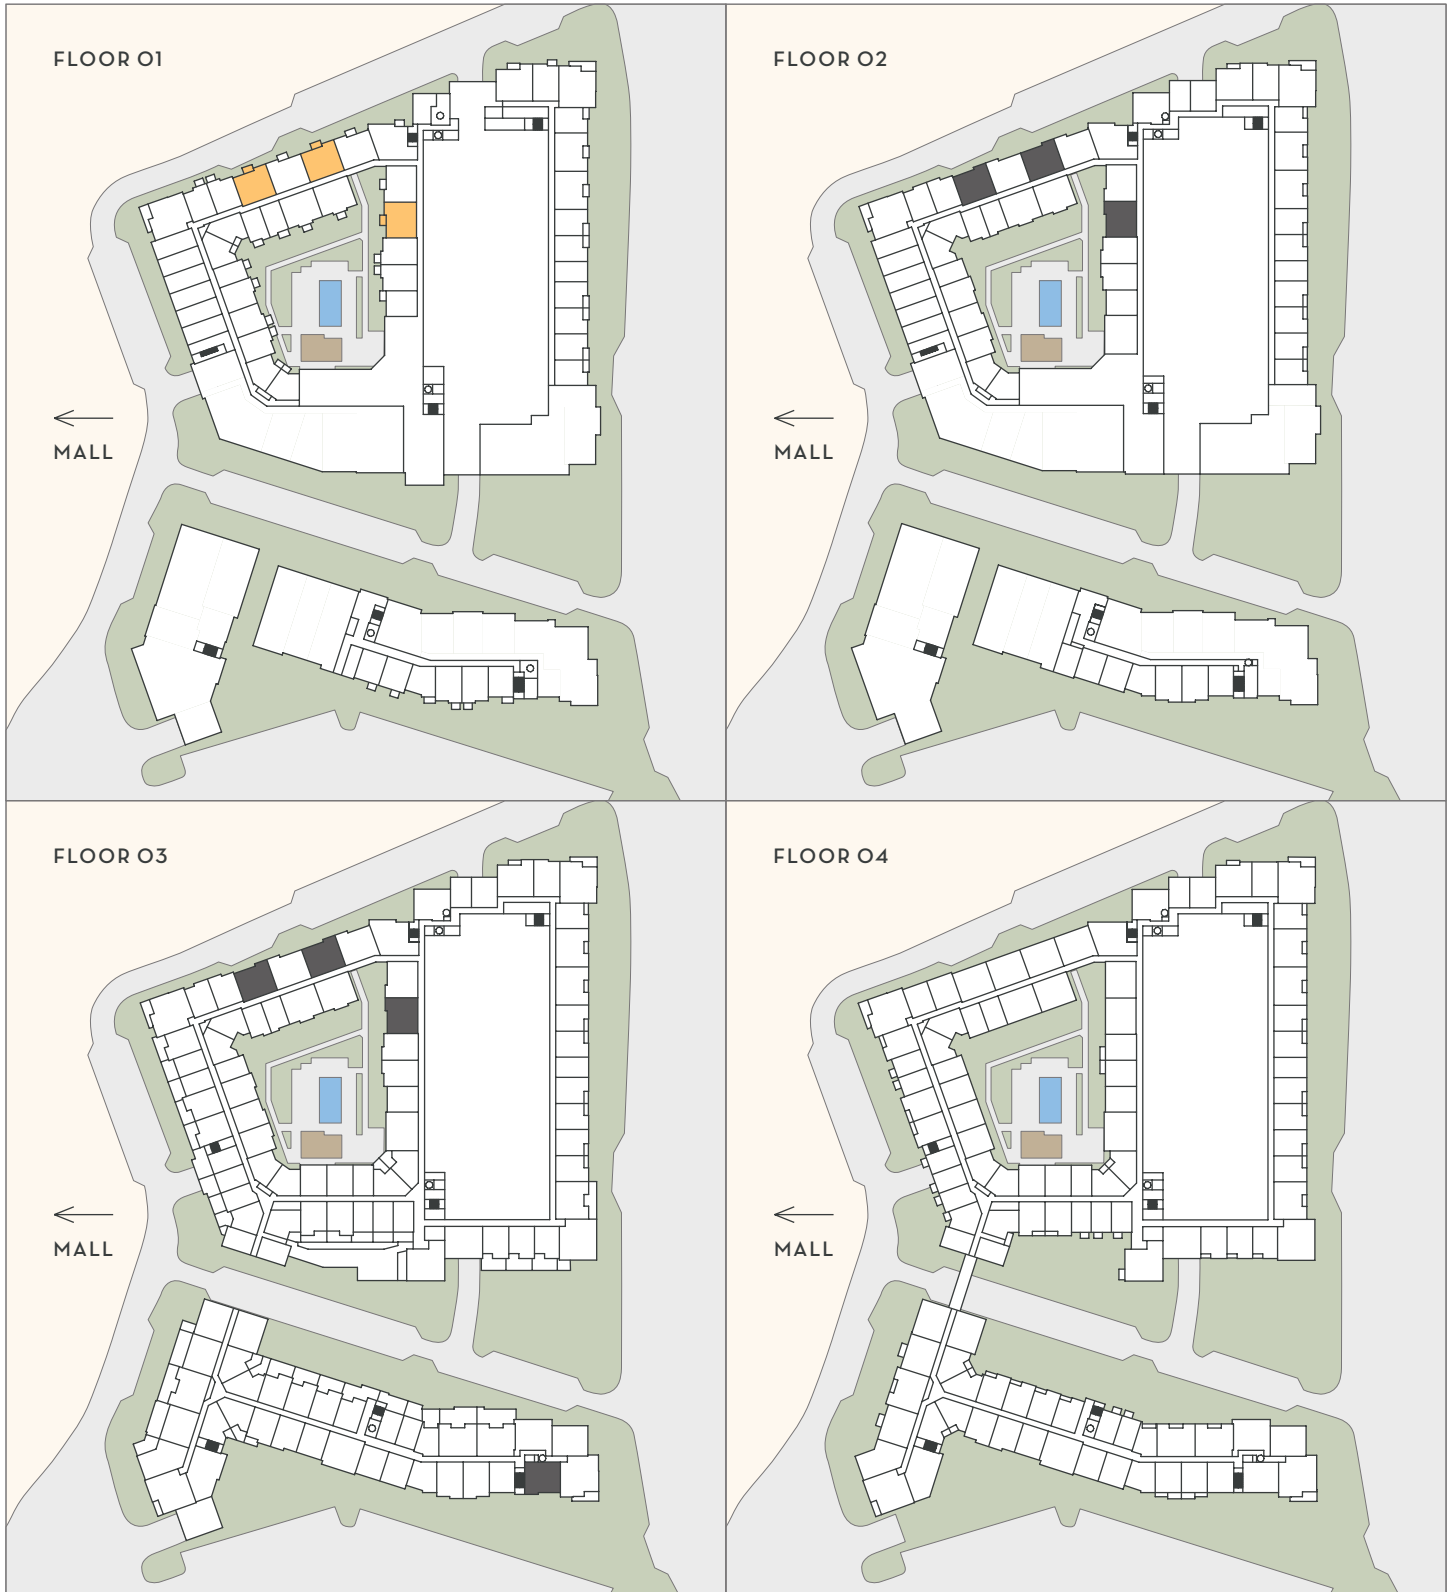

THE DOMAINE

AT
HAWTHORN
ROW

B5

2 BEDROOM
2 BATH
1,097 SF

Floorplans are artist's rendering. All dimensions are approximate. Actual product and specifications may vary in dimension or detail. Not all features are available in every apartment. Prices and availability are subject to change.

THE DOMAINE

AT
HAWTHORN
ROW

B5

2 BEDROOM
2 BATH
1,097 SF

■ JULIETTE

■ BALCONY / PATIO

■ TERRACE