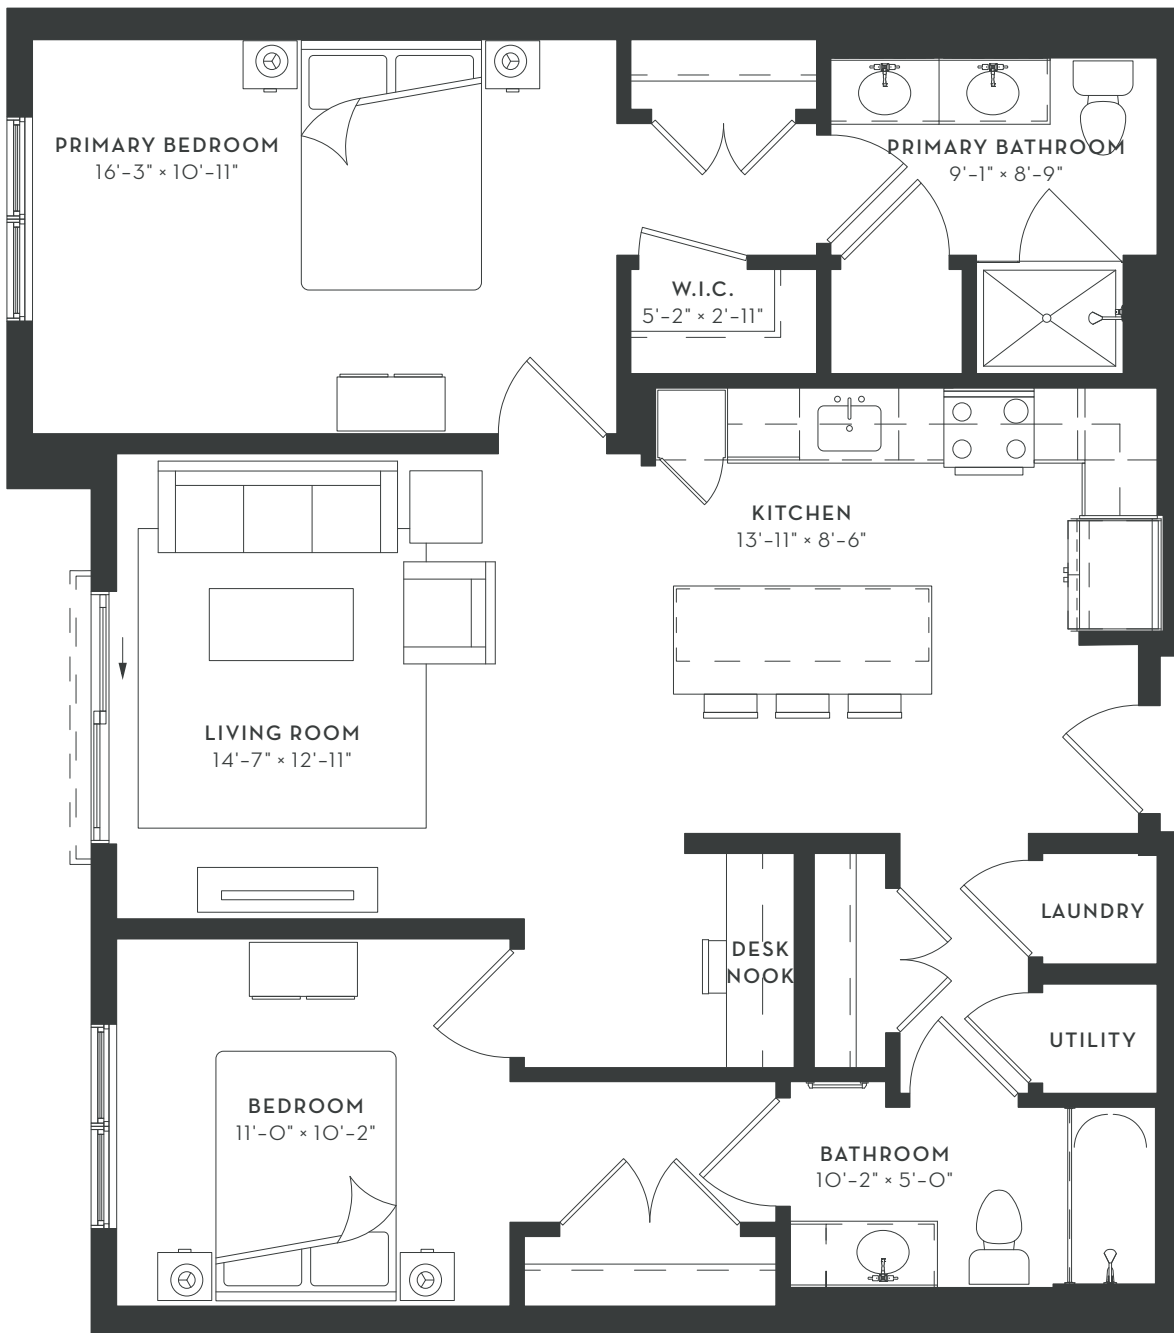

THE DOMAINE

AT
HAWTHORN
ROW

B5

2 BEDROOM
2 BATH
1,097 SF

Floorplans are artist's rendering. All dimensions are approximate. Actual product and specifications may vary in dimension or detail. Not all features are available in every apartment. Prices and availability are subject to change.

THE DOMAINE

AT
HAWTHORN
ROW

B5

2 BEDROOM
2 BATH
1,097 SF

■ JULIETTE

■ BALCONY / PATIO

■ TERRACE