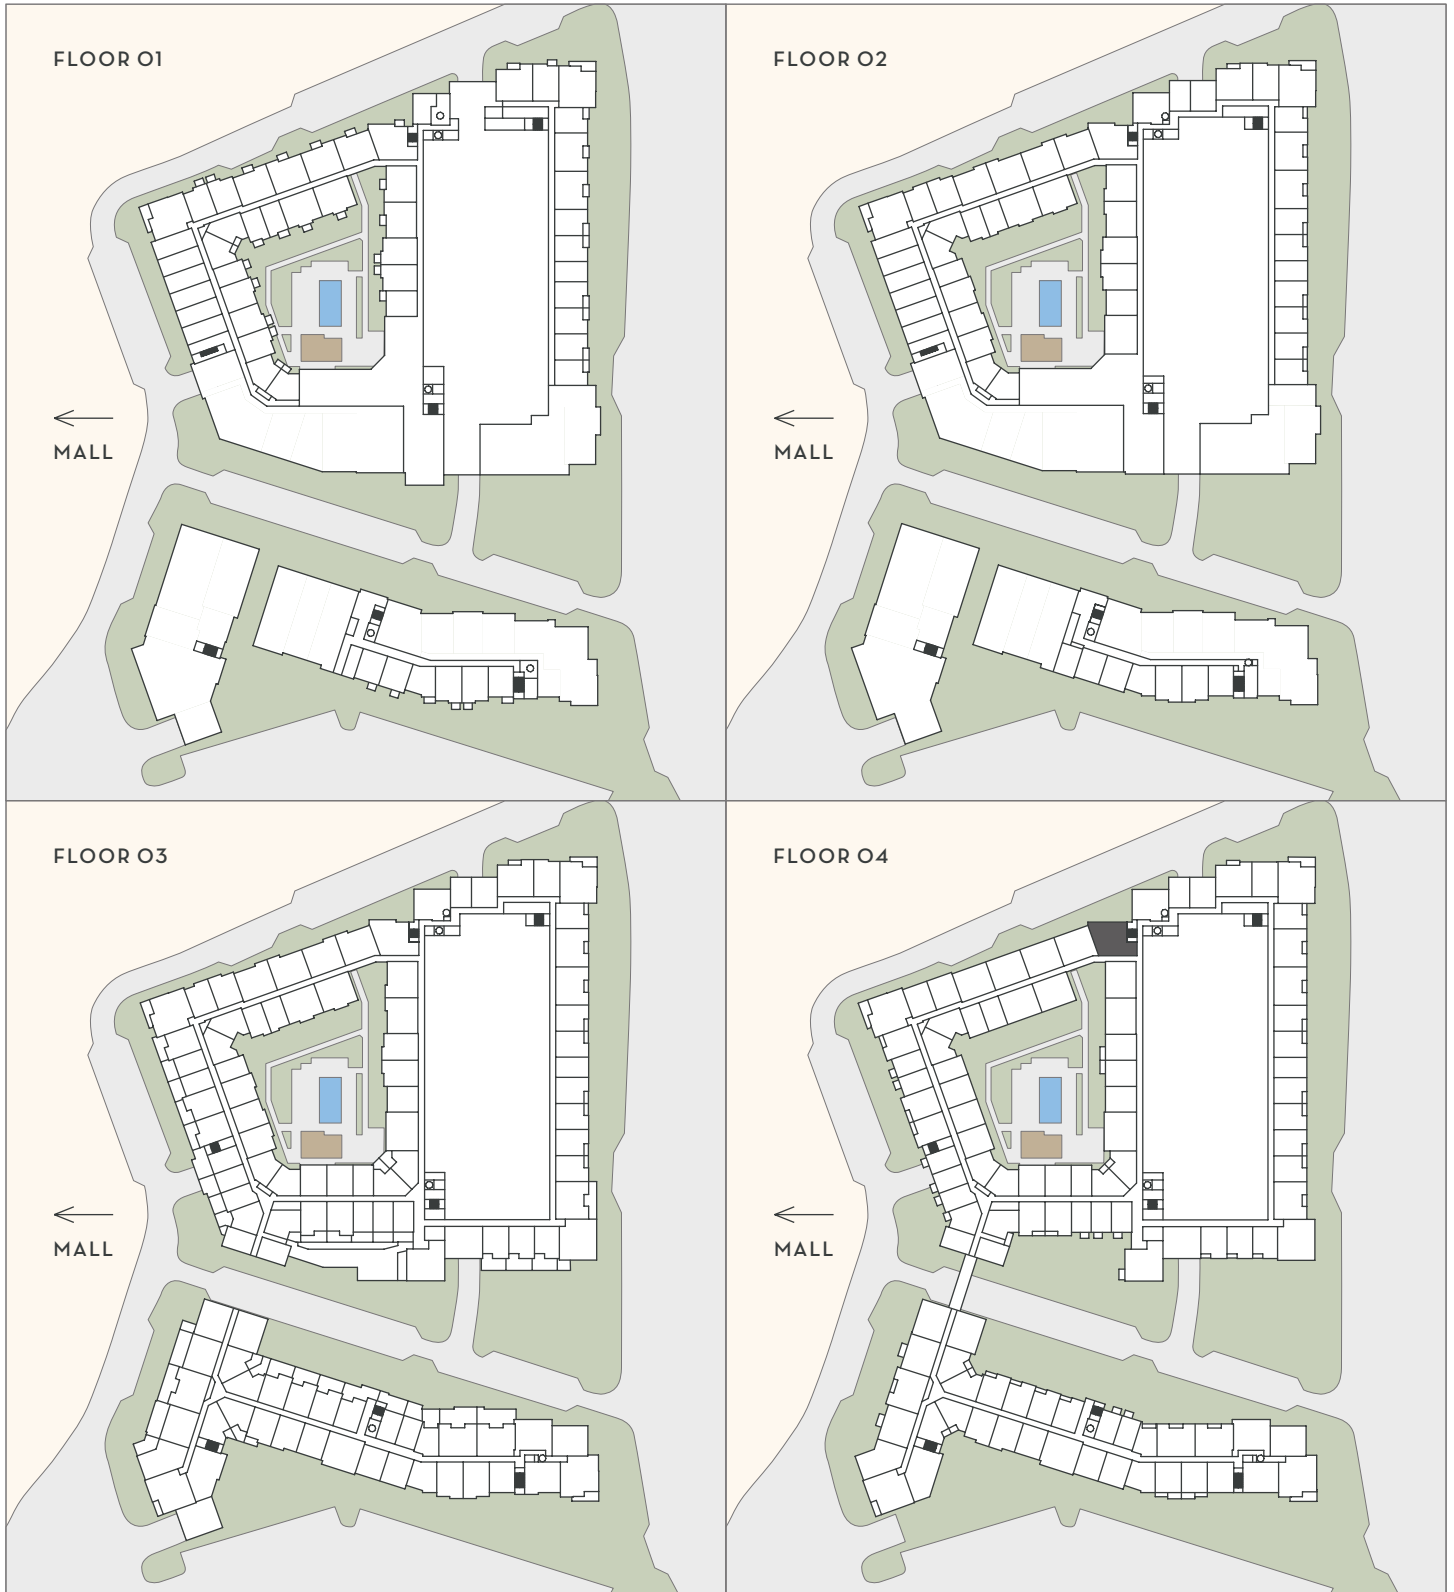

THE DOMAINE

AT
HAWTHORN
ROW

B4D

2 BED + DEN
2 BATH
1,309 SF

Floorplans are artist's rendering. All dimensions are approximate. Actual product and specifications may vary in dimension or detail. Not all features are available in every apartment. Prices and availability are subject to change.

THE DOMAINE

AT
HAWTHORN
ROW

B4D

2 BED + DEN
2 BATH
1,309 SF

■ JULIETTE ■ BALCONY / PATIO ■ TERRACE