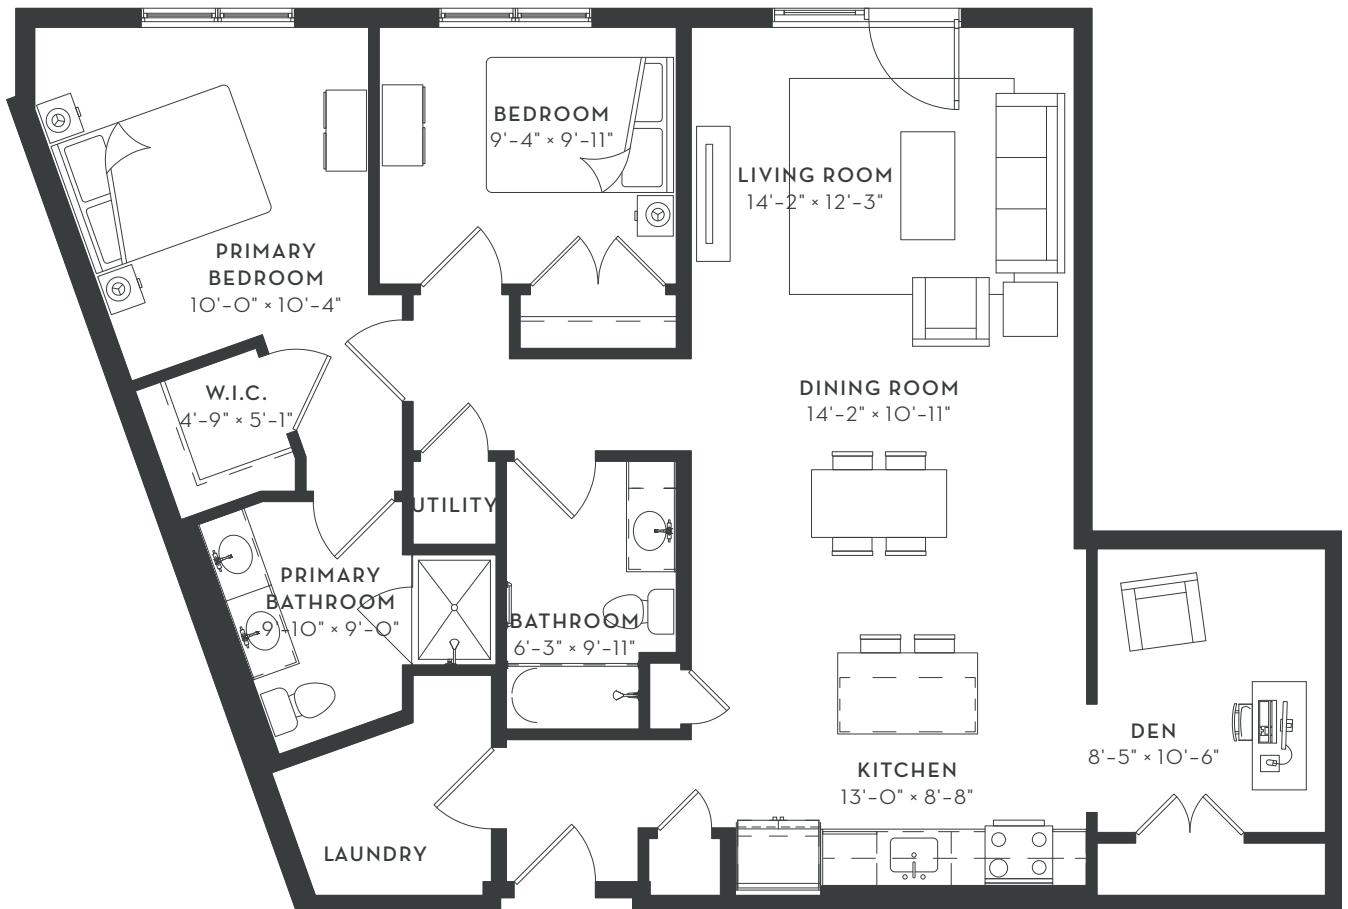

THE DOMAINE

AT
HAWTHORN
ROW

B4D

2 BED + DEN
2 BATH
1,309 SF

Floorplans are artist's rendering. All dimensions are approximate. Actual product and specifications may vary in dimension or detail. Not all features are available in every apartment. Prices and availability are subject to change.

THE DOMAINE

AT
HAWTHORN
ROW

B4D

2 BED + DEN
2 BATH
1,309 SF

■ JULIETTE ■ BALCONY / PATIO ■ TERRACE