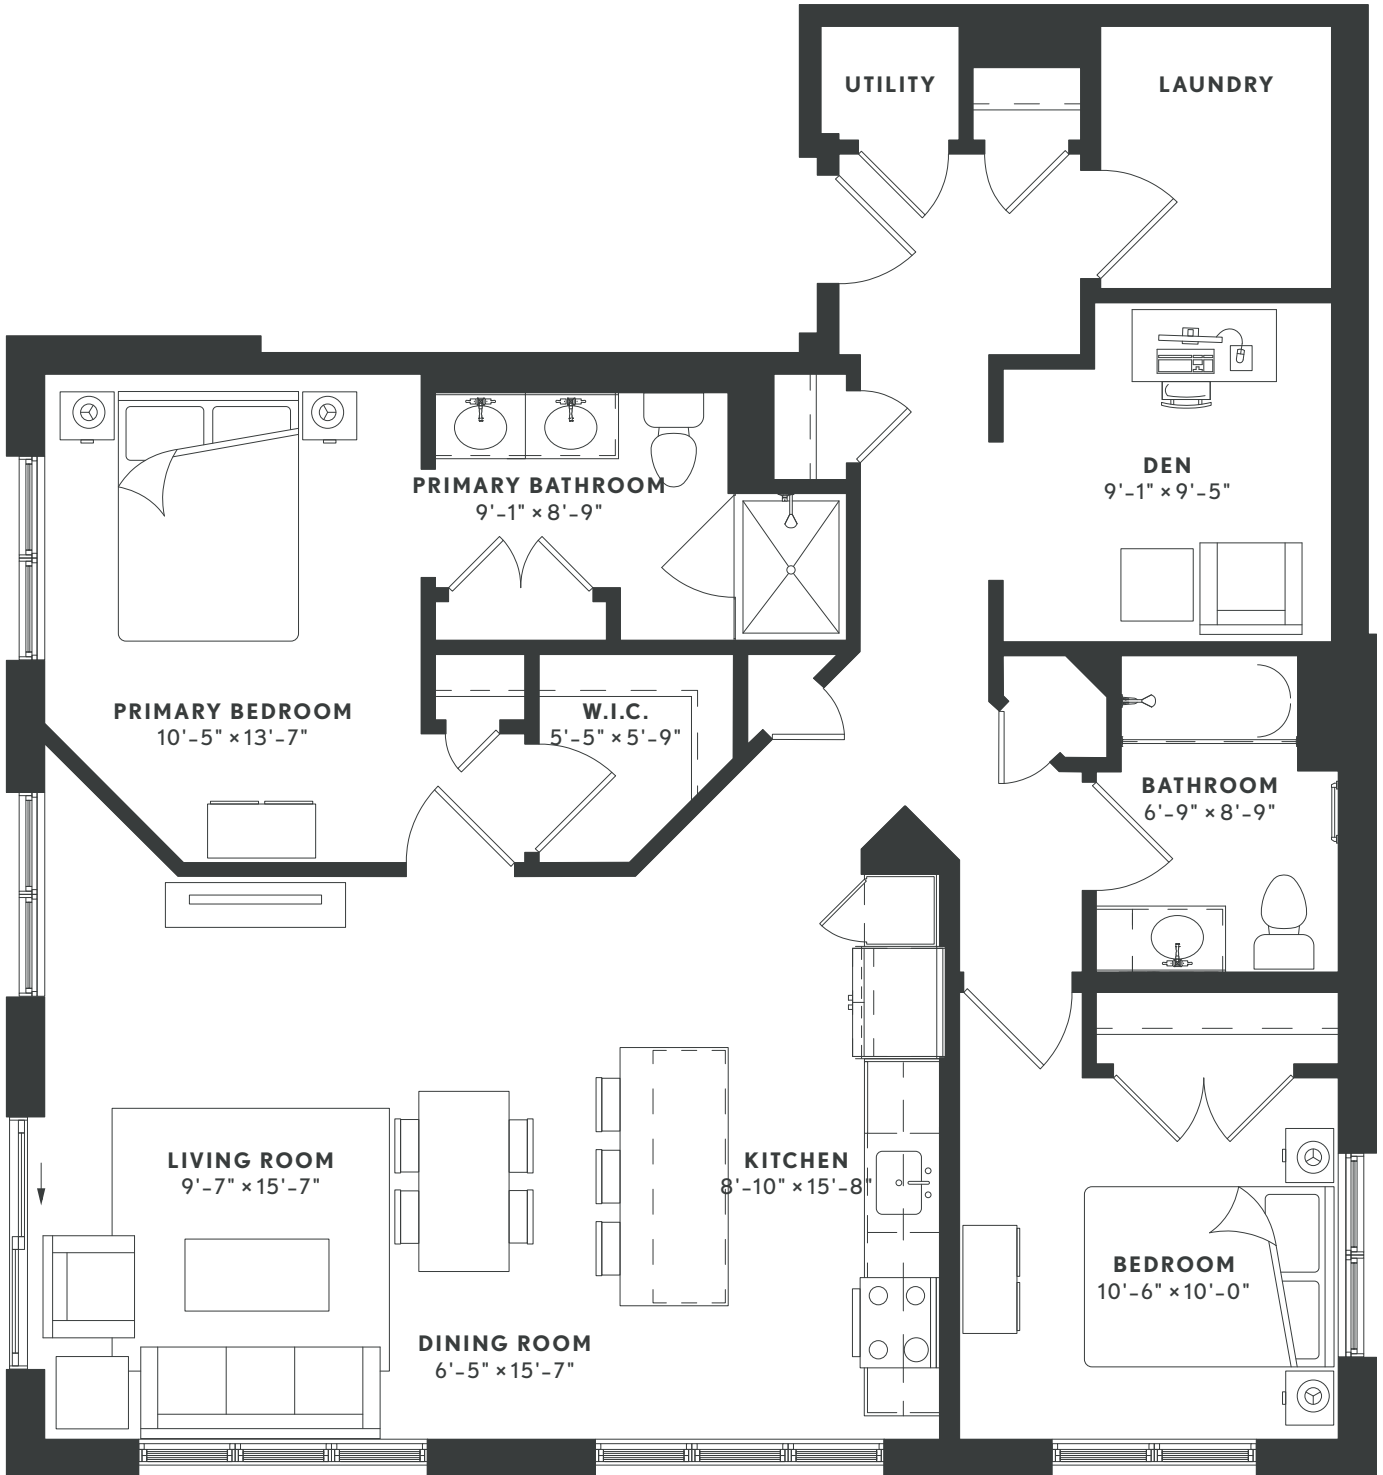

# THE DOMAINE

AT  
HAWTHORN  
ROW

B3D

2 BED + DEN  
2 BATH  
1,298 SF

Floor plans are artist's rendering. All dimensions are approximate. Actual product and specifications may vary in dimension or detail. Not all features are available in every apartment. Prices and availability are subject to change.

# THE DOMAINE

AT  
HAWTHORN  
ROW

B3D

2 BED + DEN  
2 BATH  
1,298 SF

■ JULIETTE    ■ BALCONY / PATIO    ■ TERRACE