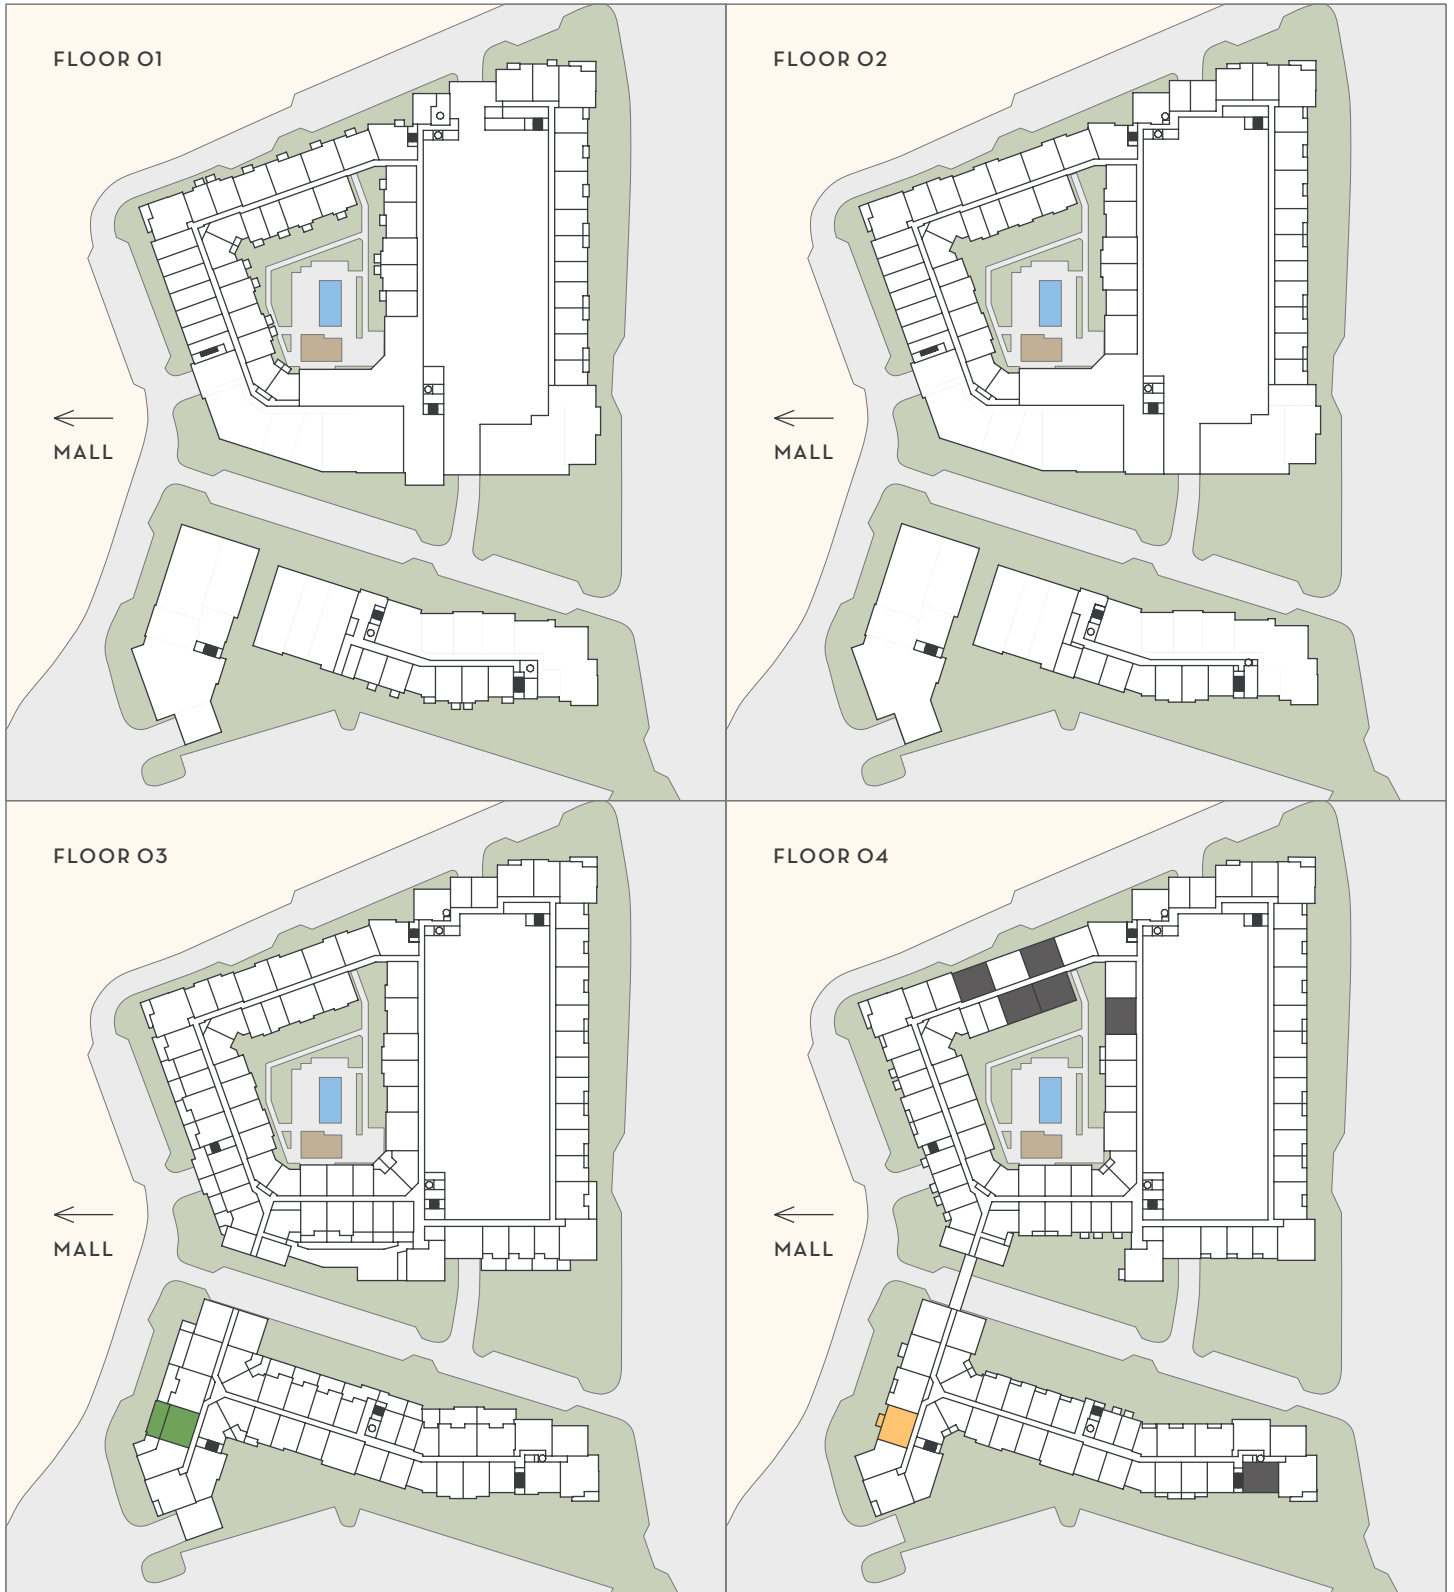

THE DOMAINE

AT
HAWTHORN
ROW

B3

2 BEDROOM
2 BATH
1,089 SF

Floorplans are artist's rendering. All dimensions are approximate. Actual product and specifications may vary in dimension or detail. Not all features are available in every apartment. Prices and availability are subject to change.

THE DOMAINE

AT
HAWTHORN
ROW

B3

2 BEDROOM
2 BATH
1,089 SF

■ JULIETTE ■ BALCONY / PATIO ■ TERRACE