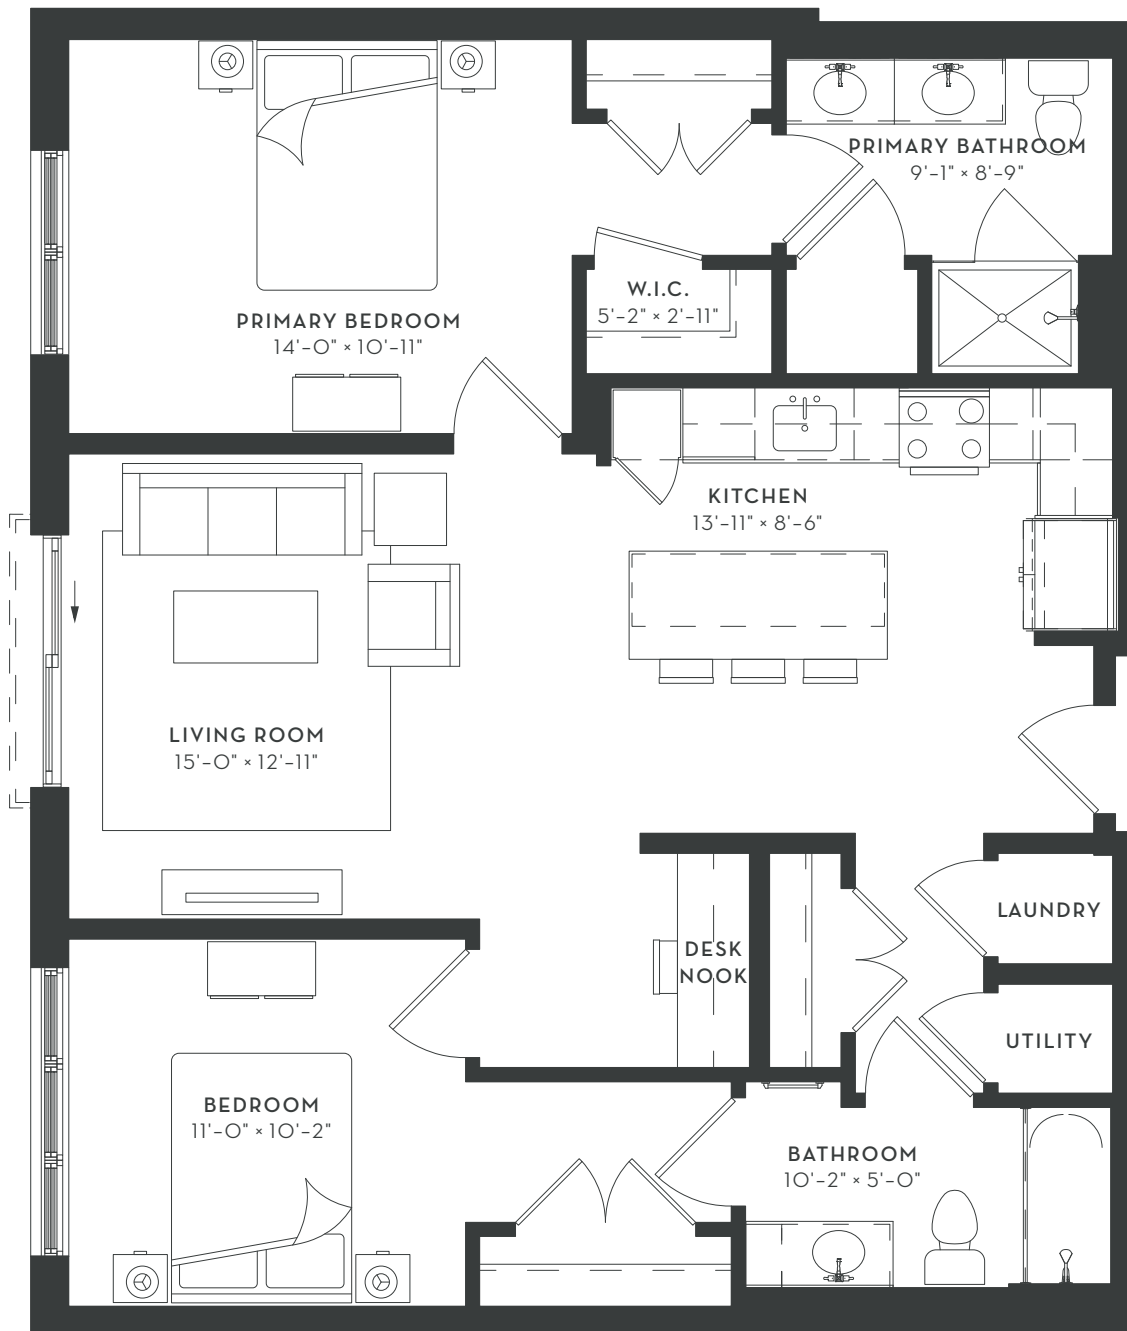

THE DOMAINE

AT
HAWTHORN
ROW

B3

2 BEDROOM
2 BATH
1,089 SF

Floorplans are artist's rendering. All dimensions are approximate. Actual product and specifications may vary in dimension or detail. Not all features are available in every apartment. Prices and availability are subject to change.

THE DOMAINE

AT
HAWTHORN
ROW

B3

2 BEDROOM
2 BATH
1,089 SF

■ JULIETTE ■ BALCONY / PATIO ■ TERRACE