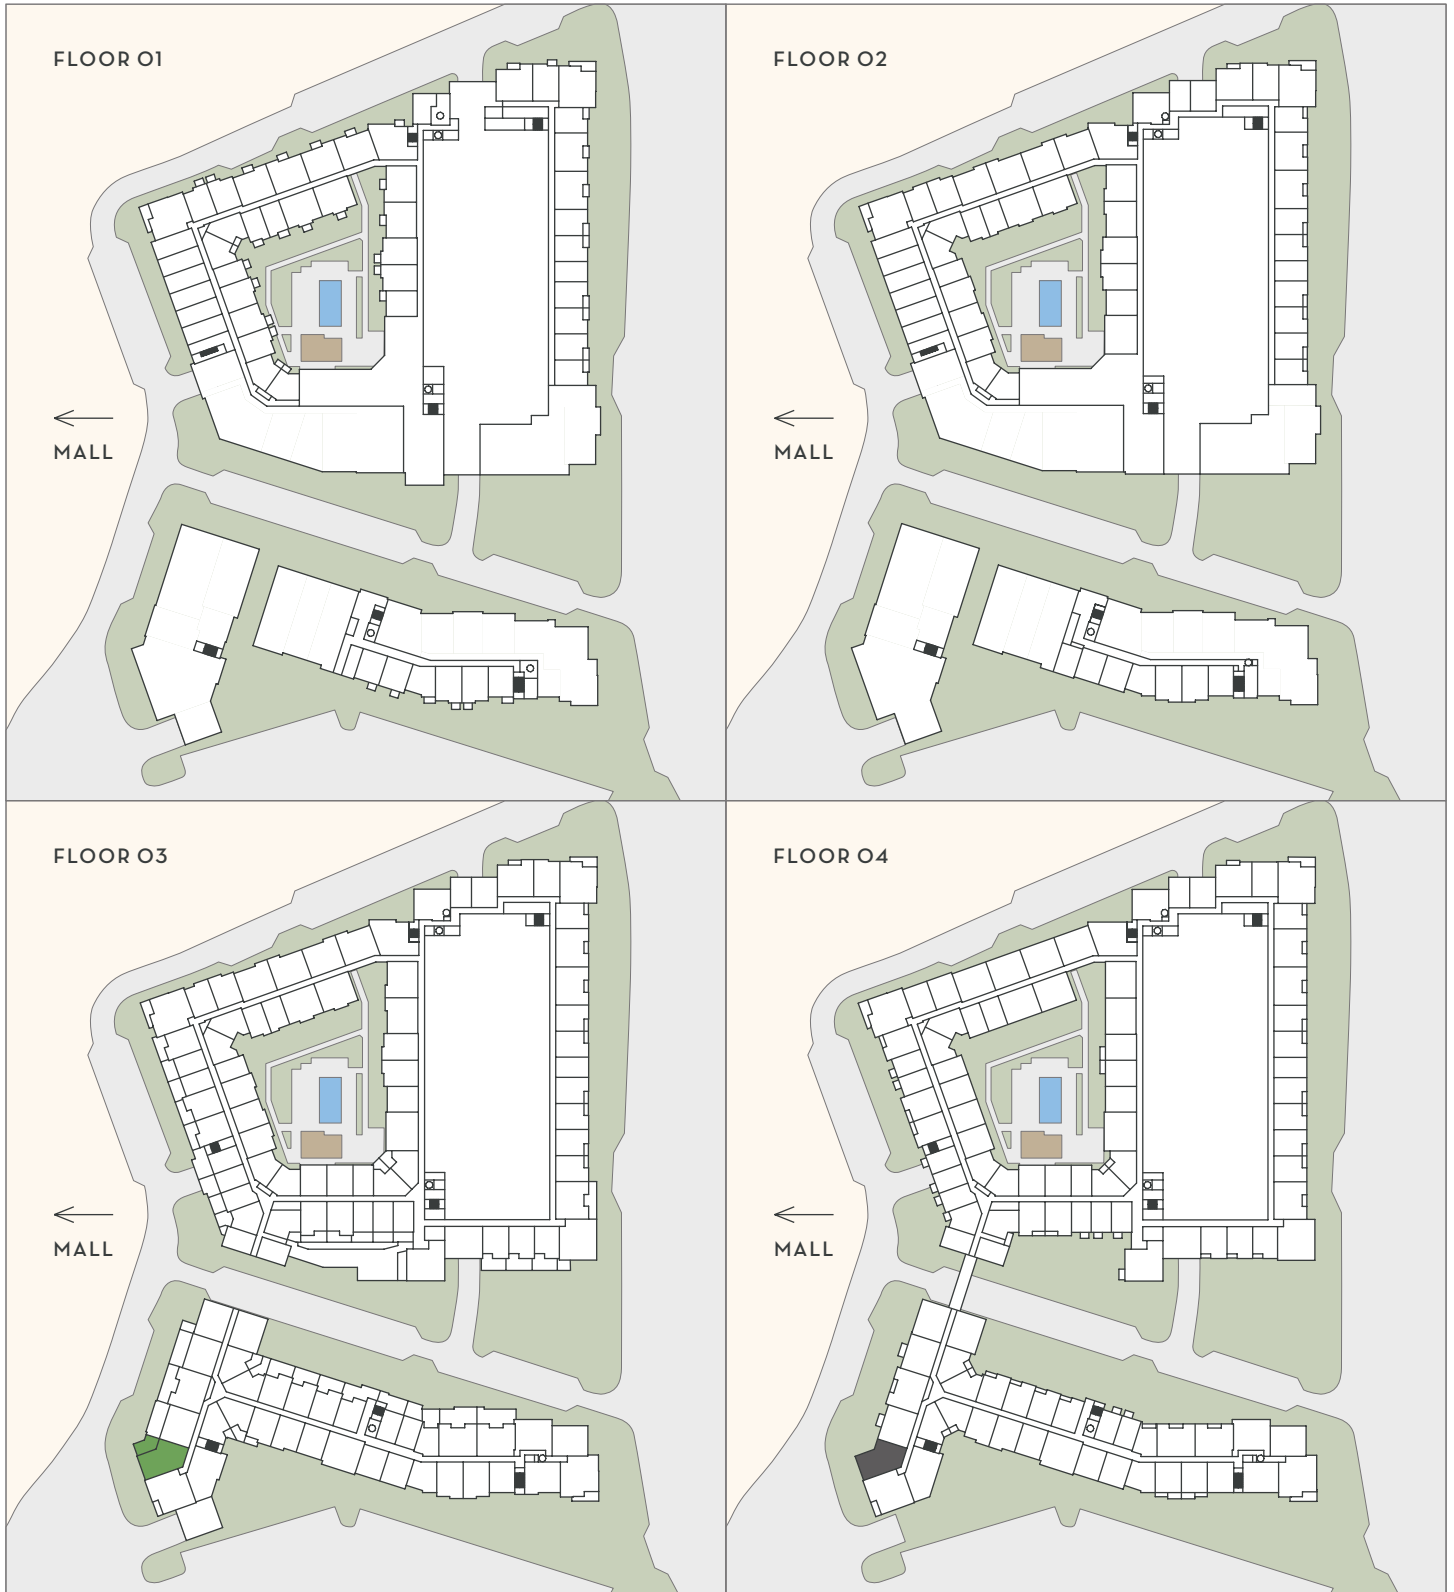

# THE DOMAINE

AT  
HAWTHORN  
ROW

B2D

2 BED + DEN  
2 BATH  
1,254 SF

# THE DOMAINE

AT  
HAWTHORN  
ROW

B2D

2 BED + DEN  
2 BATH  
1,254 SF

■ JULIETTE

■ BALCONY / PATIO

■ TERRACE