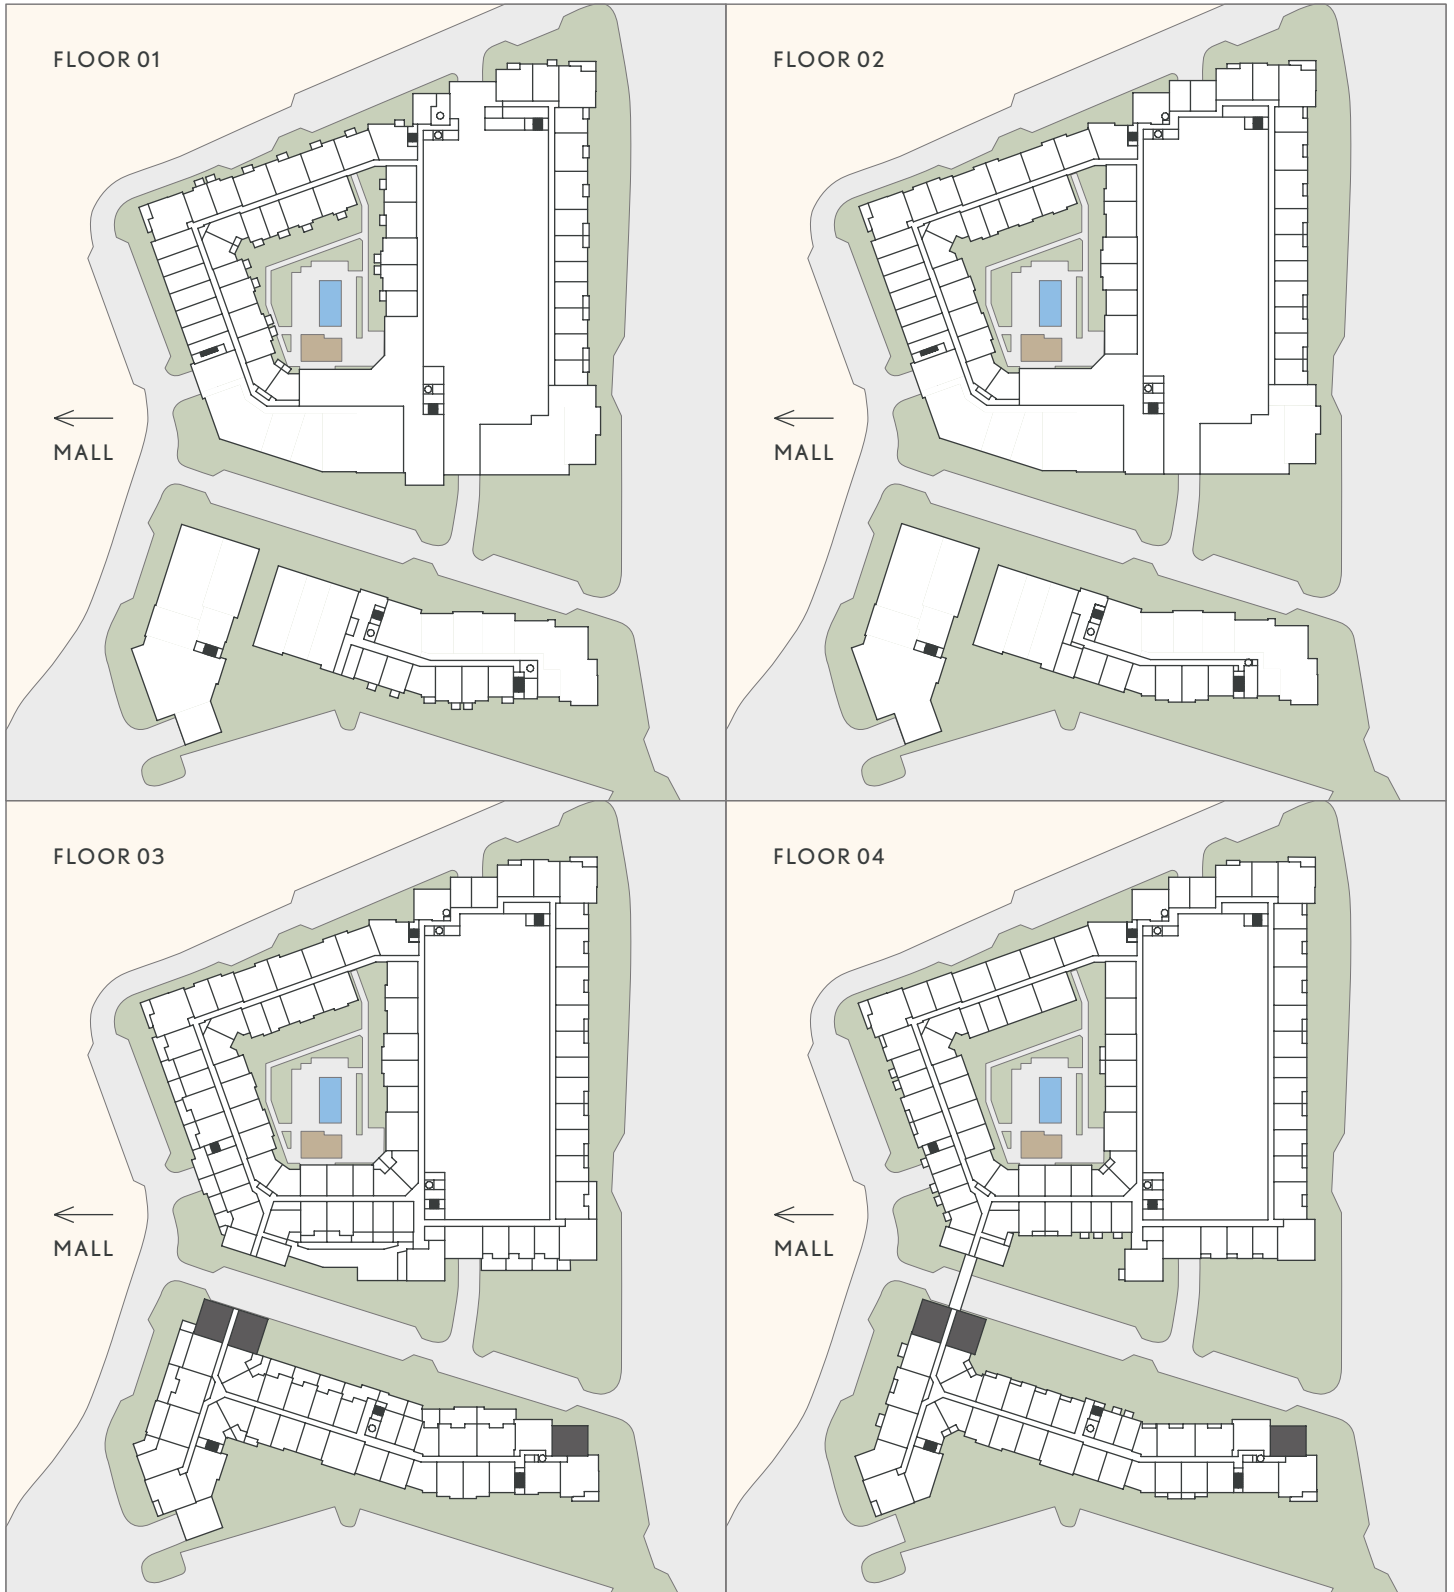

THE
DOMAINE

AT
HAWTHORN
ROW

B2

2 BEDROOM
2 BATH
1,088 SF

Floorplans are artist's rendering. All dimensions are approximate. Actual product and specifications may vary in dimension or detail. Not all features are available in every apartment. Prices and availability are subject to change.

THE DOMAINE

AT
HAWTHORN
ROW

B2

2 BEDROOM
2 BATH
1,088 SF

■ JULIETTE

■ BALCONY / PATIO

■ TERRACE