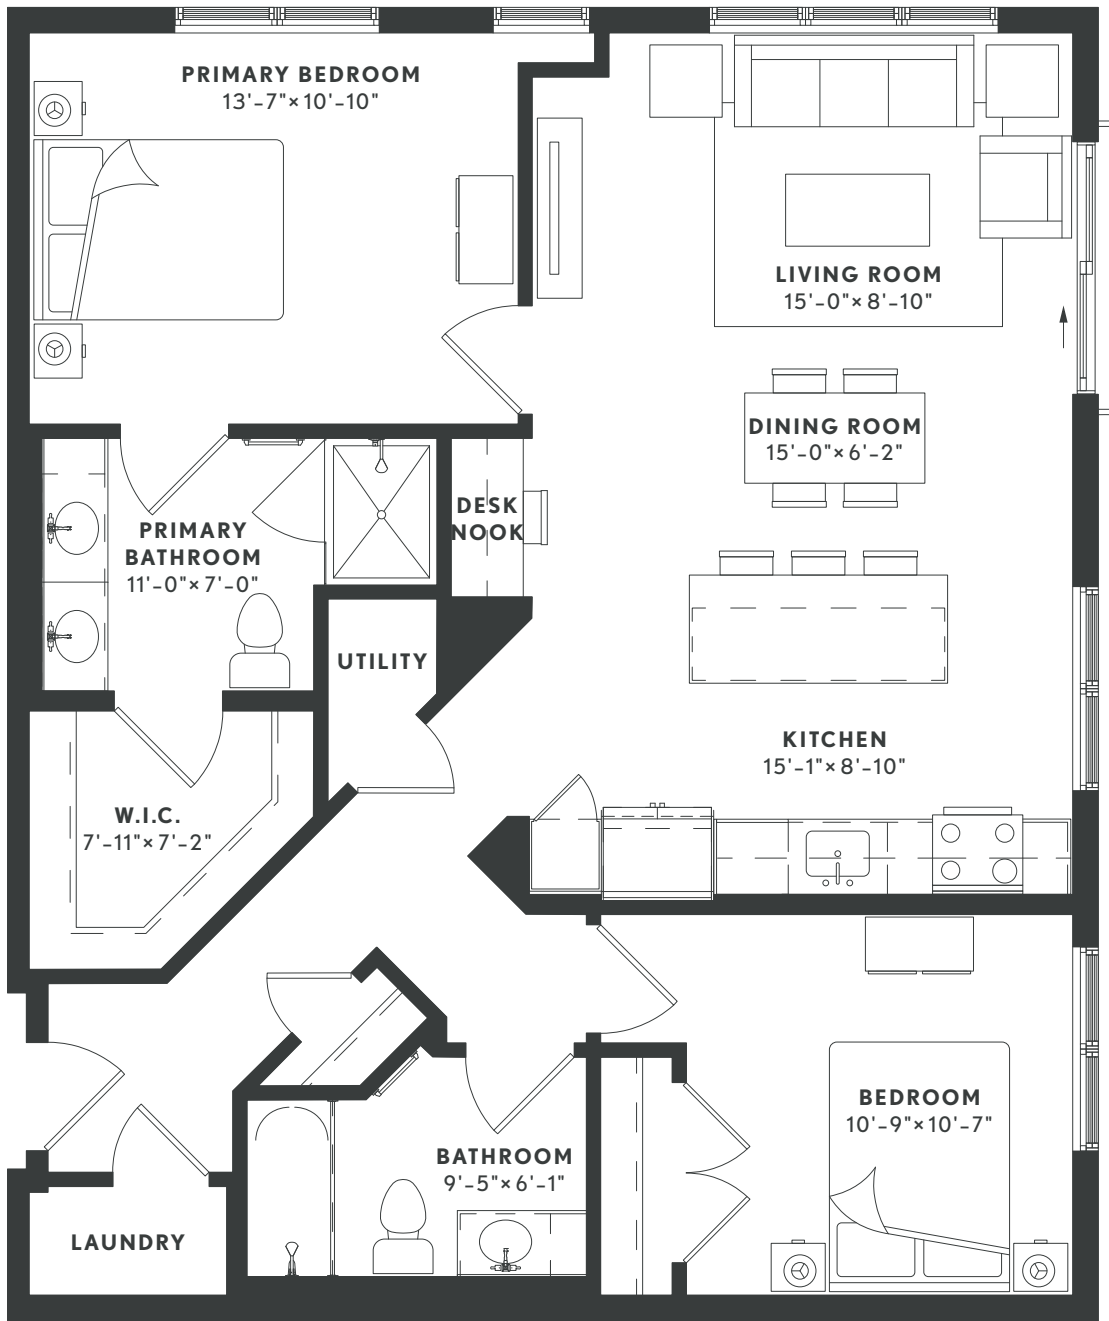

THE
DOMAINE

AT
HAWTHORN
ROW

B2

2 BEDROOM
2 BATH
1,088 SF

Floorplans are artist's rendering. All dimensions are approximate. Actual product and specifications may vary in dimension or detail. Not all features are available in every apartment. Prices and availability are subject to change.

THE DOMAINE

AT
HAWTHORN
ROW

B2

2 BEDROOM
2 BATH
1,088 SF

■ JULIETTE

■ BALCONY / PATIO

■ TERRACE