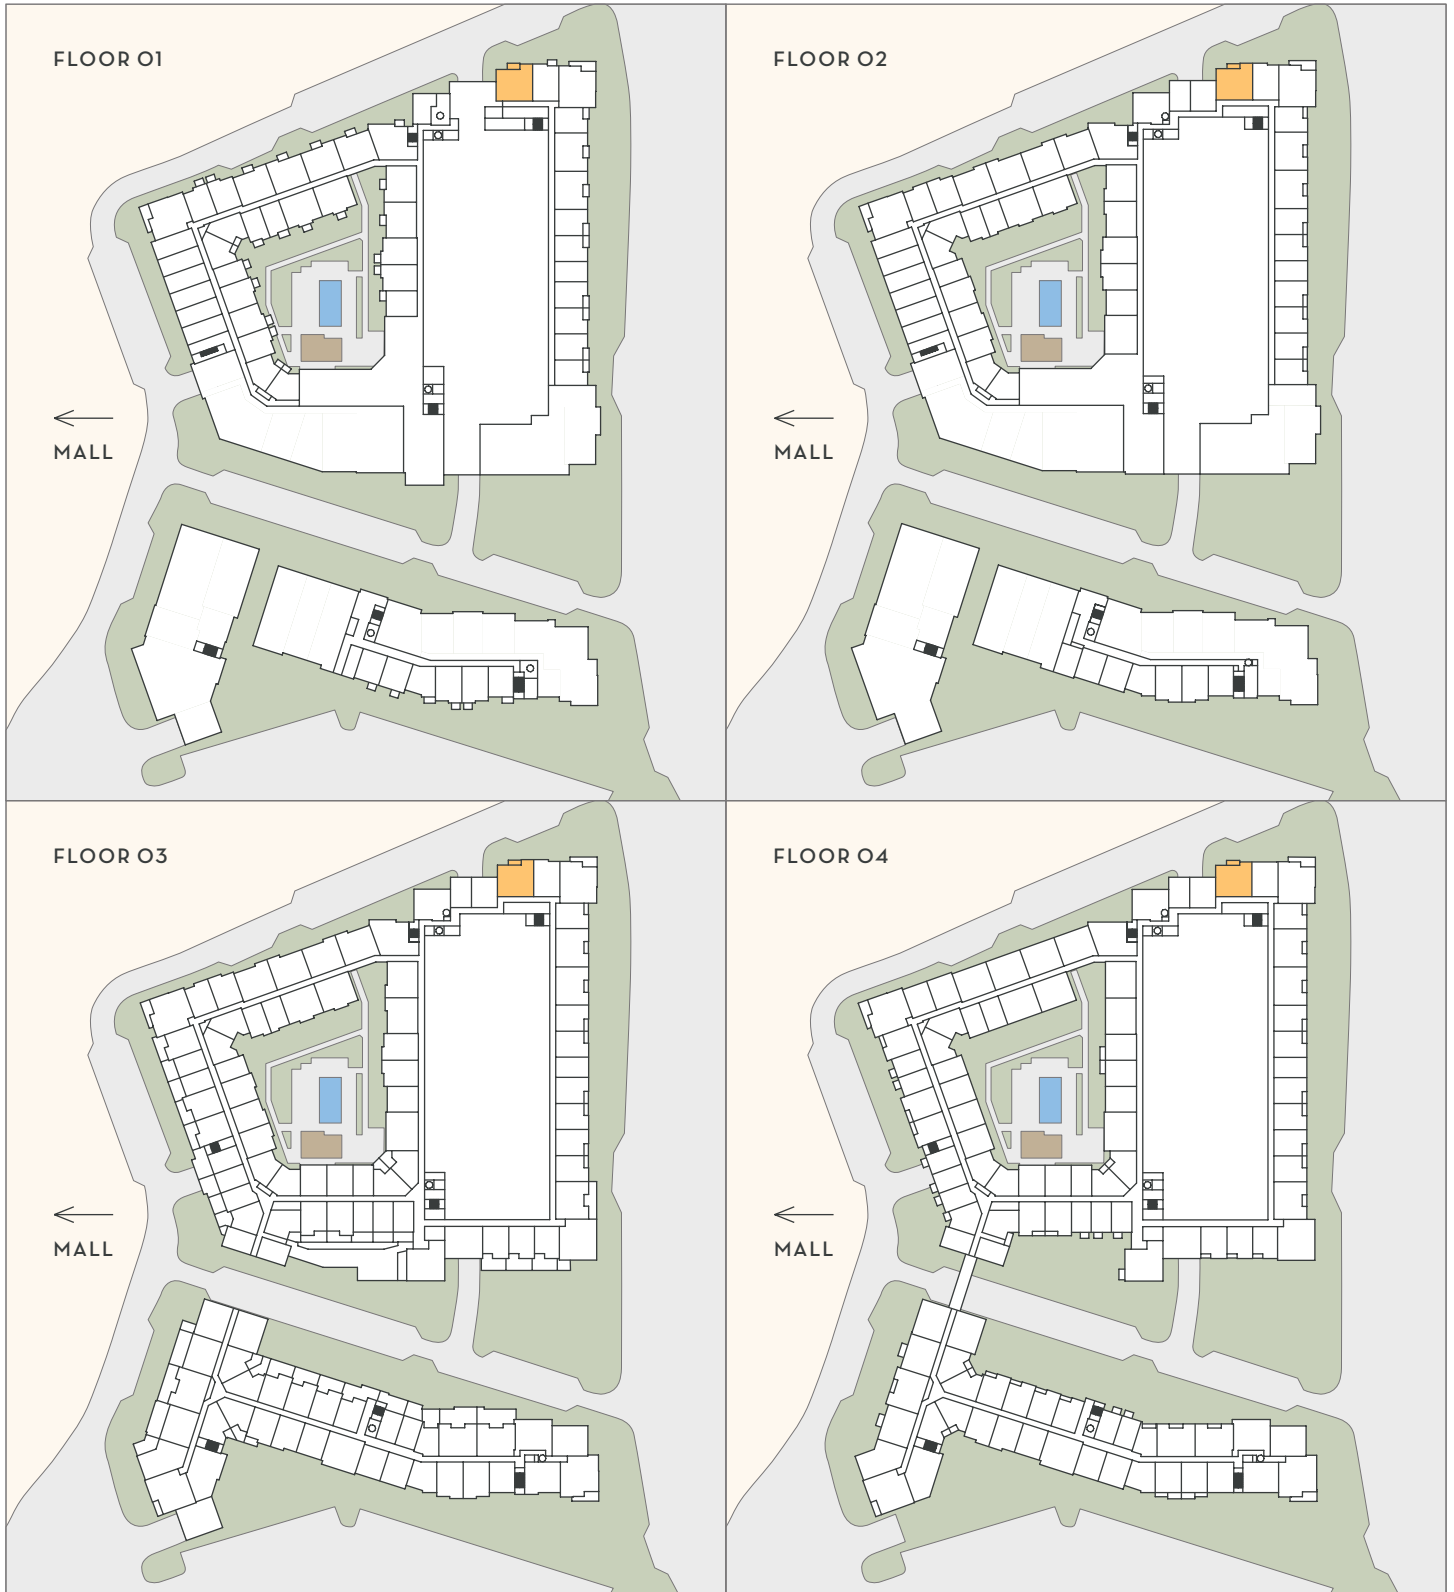

# THE DOMAINE

AT  
HAWTHORN  
ROW

BID

2 BED + DEN  
2 BATH  
1,188 SF

Floorplans are artist's rendering. All dimensions are approximate. Actual product and specifications may vary in dimension or detail. Not all features are available in every apartment. Prices and availability are subject to change.

# THE DOMAINE

AT  
HAWTHORN  
ROW

BID

2 BED + DEN  
2 BATH  
1,188 SF

■ JULIETTE      ■ BALCONY / PATIO      ■ TERRACE