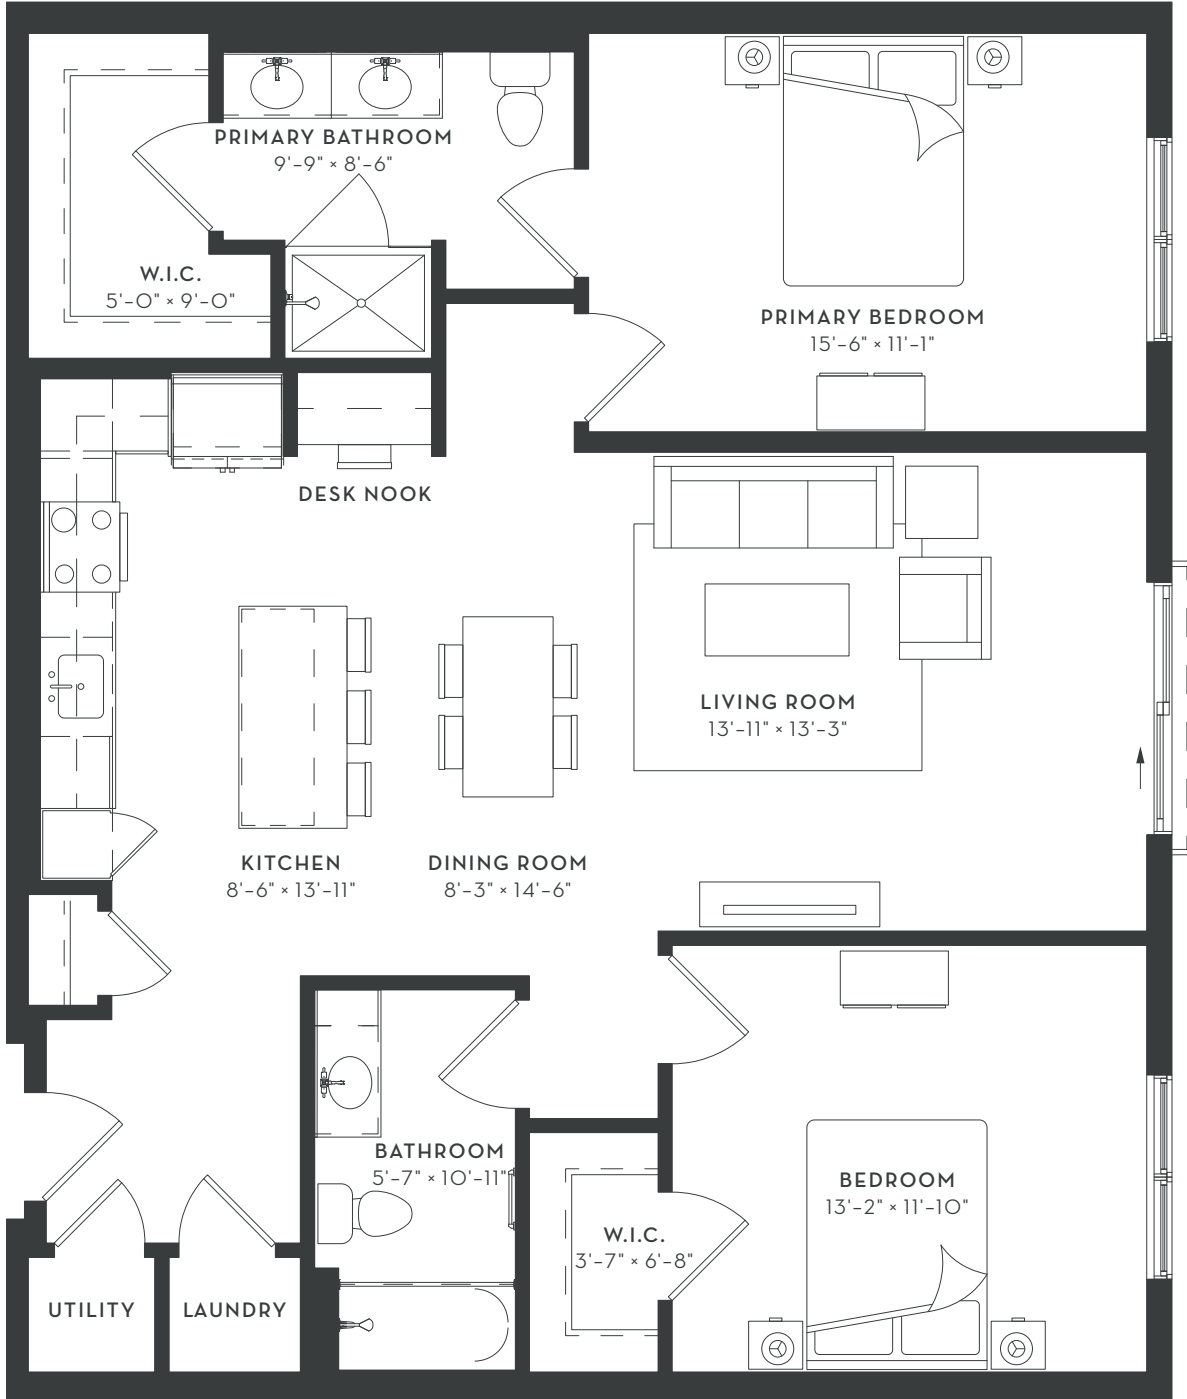

# THE DOMAINE

AT  
HAWTHORN  
ROW

B15

2 BEDROOM  
2 BATH  
1,216 SF

Floorplans are artist's rendering. All dimensions are approximate. Actual product and specifications may vary in dimension or detail. Not all features are available in every apartment. Prices and availability are subject to change.

# THE DOMAINE

AT  
HAWTHORN  
ROW

B15

2 BEDROOM  
2 BATH  
1,216 SF

■ JULIETTE    ■ BALCONY / PATIO    ■ TERRACE