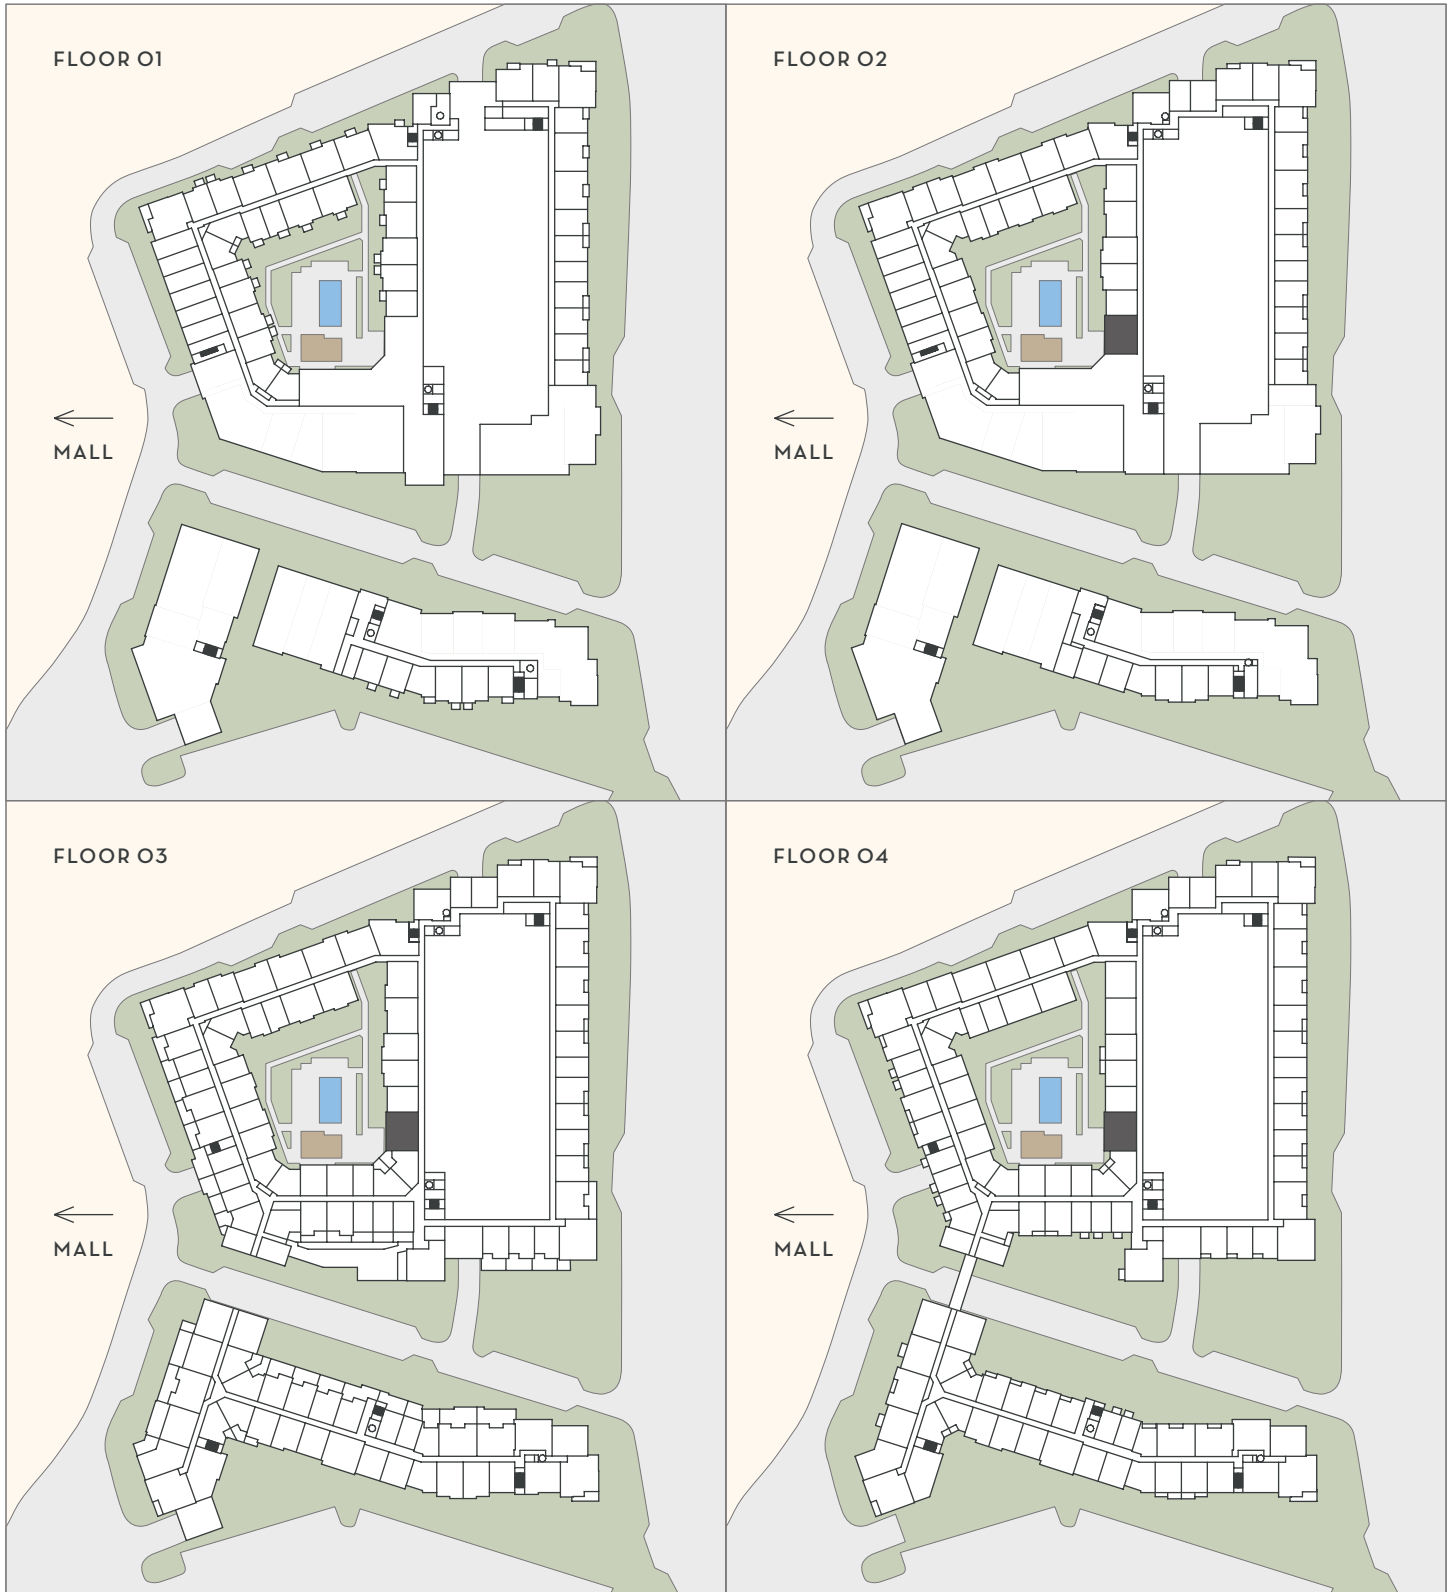

# THE DOMAINE

AT  
HAWTHORN  
ROW

B15

2 BEDROOM  
2 BATH  
1,216 SF

Floorplans are artist's rendering. All dimensions are approximate. Actual product and specifications may vary in dimension or detail. Not all features are available in every apartment. Prices and availability are subject to change.

# THE DOMAINE

AT  
HAWTHORN  
ROW

B15

2 BEDROOM  
2 BATH  
1,216 SF

■ JULIETTE    ■ BALCONY / PATIO    ■ TERRACE