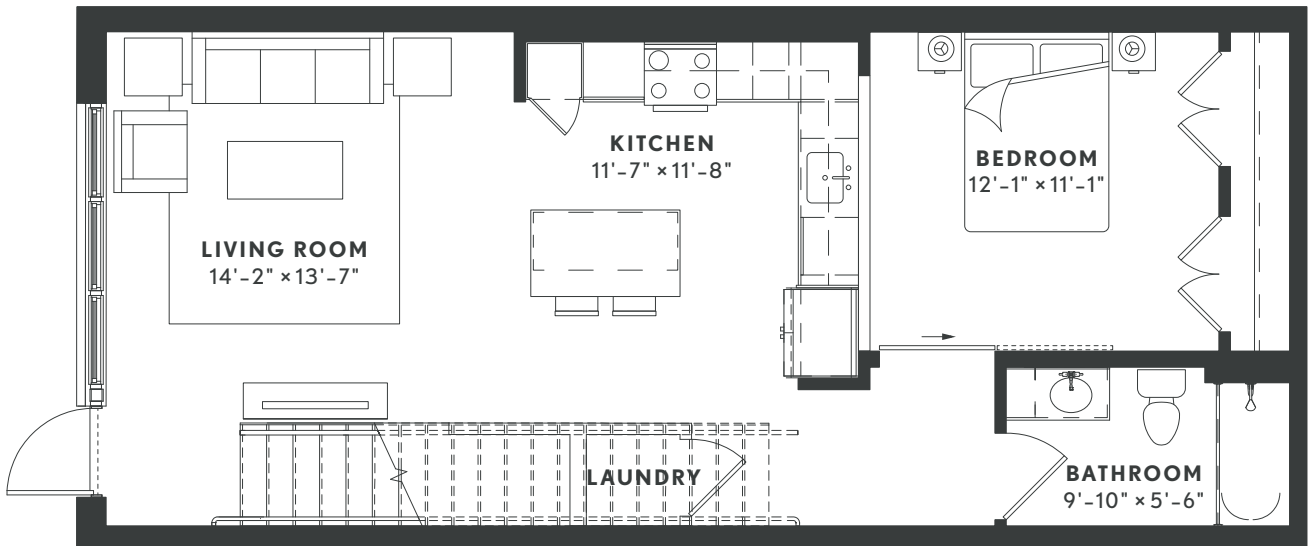

THE DOMAINE

AT
HAWTHORN
ROW

B14

2 BED LOFT
2 BATH
1,202 SF

FLOOR 02

FLOOR 01

Floor plans are artist's rendering. All dimensions are approximate. Actual product and specifications may vary in dimension or detail. Not all features are available in every apartment. Prices and availability are subject to change.

THE DOMAINE

AT
HAWTHORN
ROW

B14

2 BED LOFT
2 BATH
1,202 SF

■ JULIETTE

■ BALCONY / PATIO

■ TERRACE