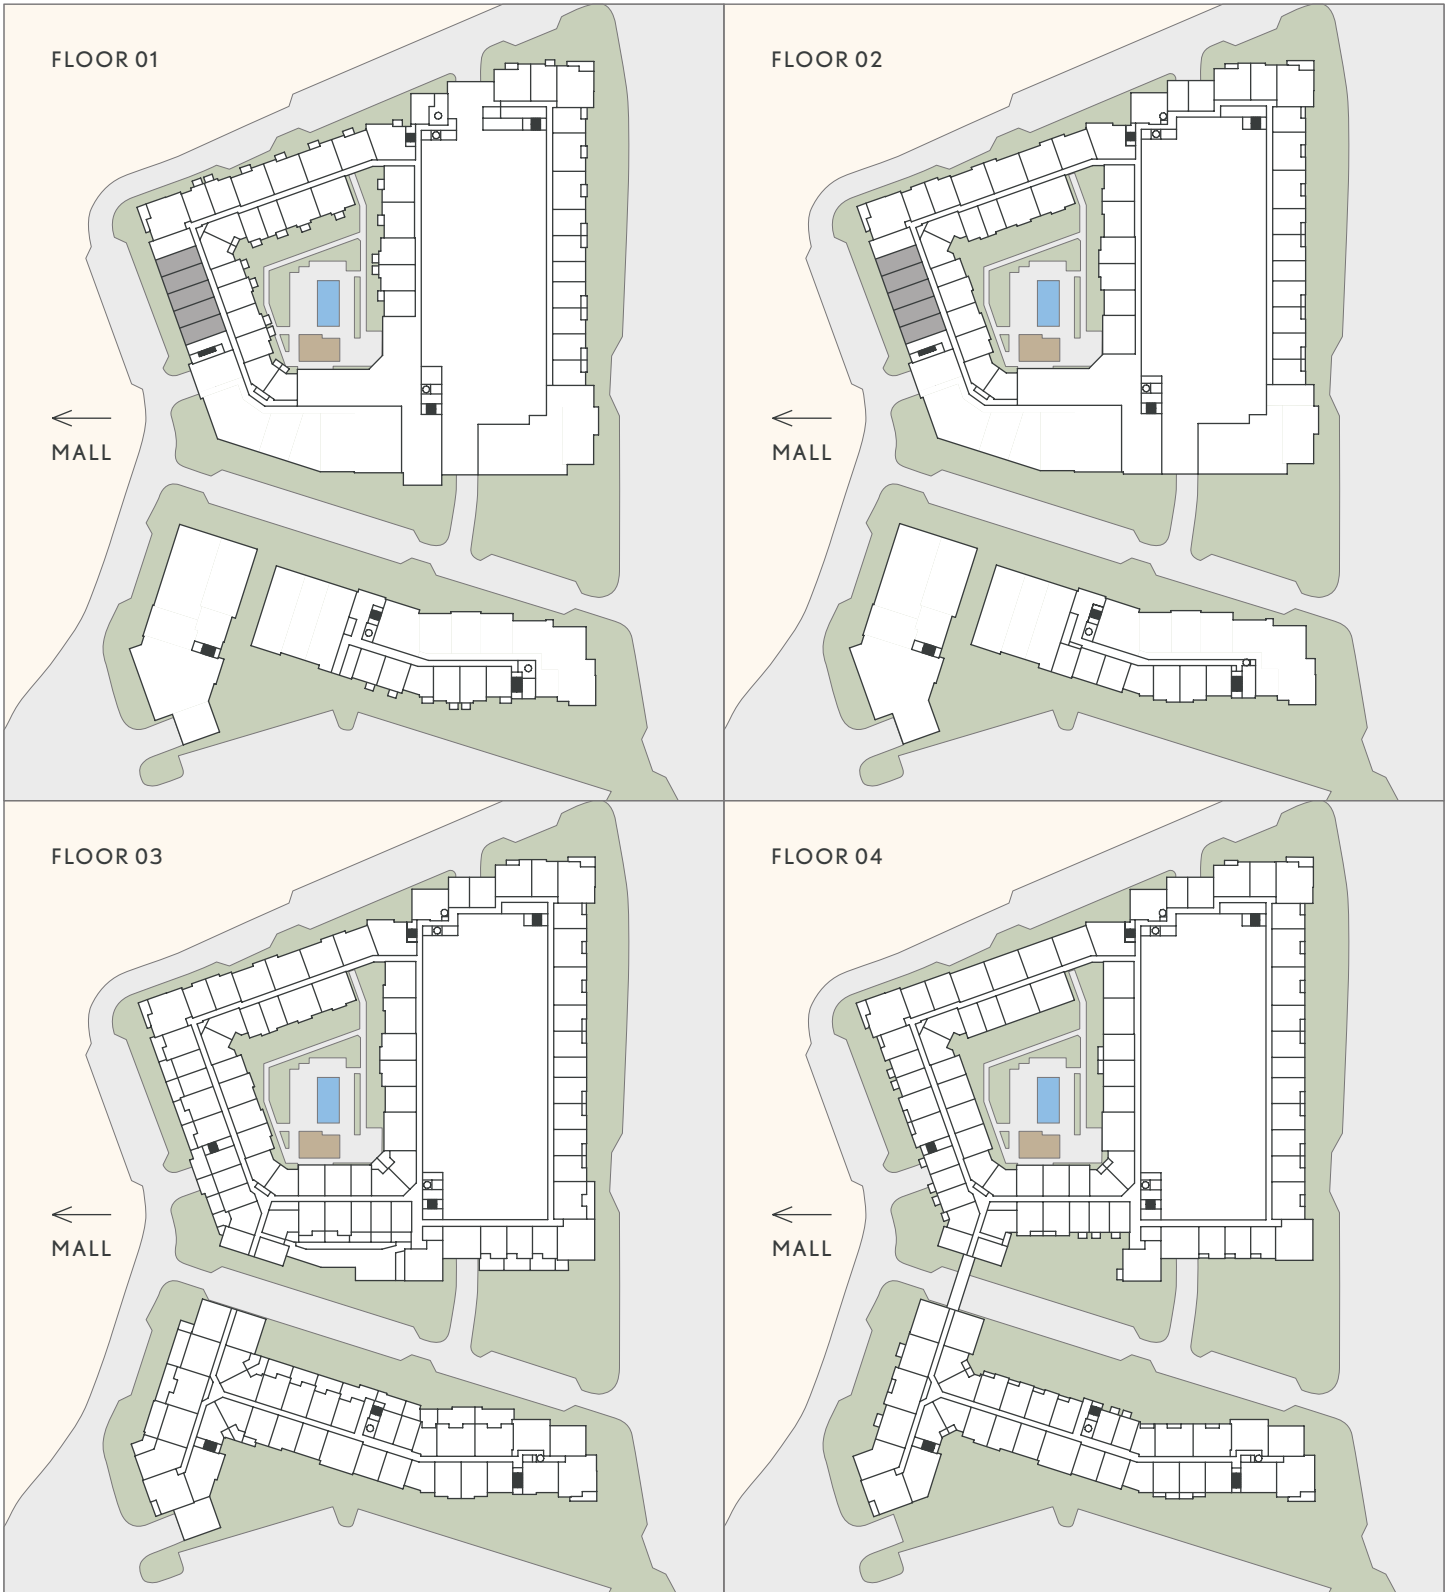

THE DOMAINE

AT
HAWTHORN
ROW

B14

2 BED LOFT
2 BATH
1,202 SF

FLOOR 02

FLOOR 01

Floor plans are artist's rendering. All dimensions are approximate. Actual product and specifications may vary in dimension or detail. Not all features are available in every apartment. Prices and availability are subject to change.

THE DOMAINE

AT
HAWTHORN
ROW

B14

2 BED LOFT
2 BATH
1,202 SF

■ JULIETTE

■ BALCONY / PATIO

■ TERRACE