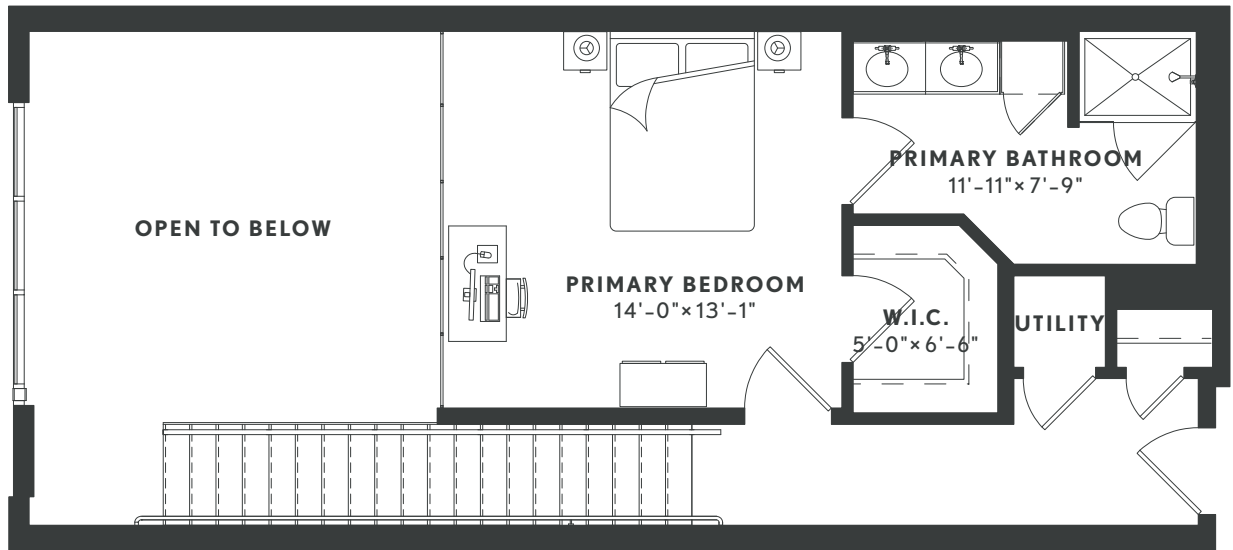

THE DOMAINE

AT
HAWTHORN
ROW

B14

2 BED LOFT
2 BATH
1,202 SF

FLOOR 02

FLOOR 01

Floor plans are artist's rendering. All dimensions are approximate. Actual product and specifications may vary in dimension or detail. Not all features are available in every apartment. Prices and availability are subject to change.

THE DOMAINE

AT
HAWTHORN
ROW

B14

2 BED LOFT
2 BATH
1,202 SF

■ JULIETTE

■ BALCONY / PATIO

■ TERRACE