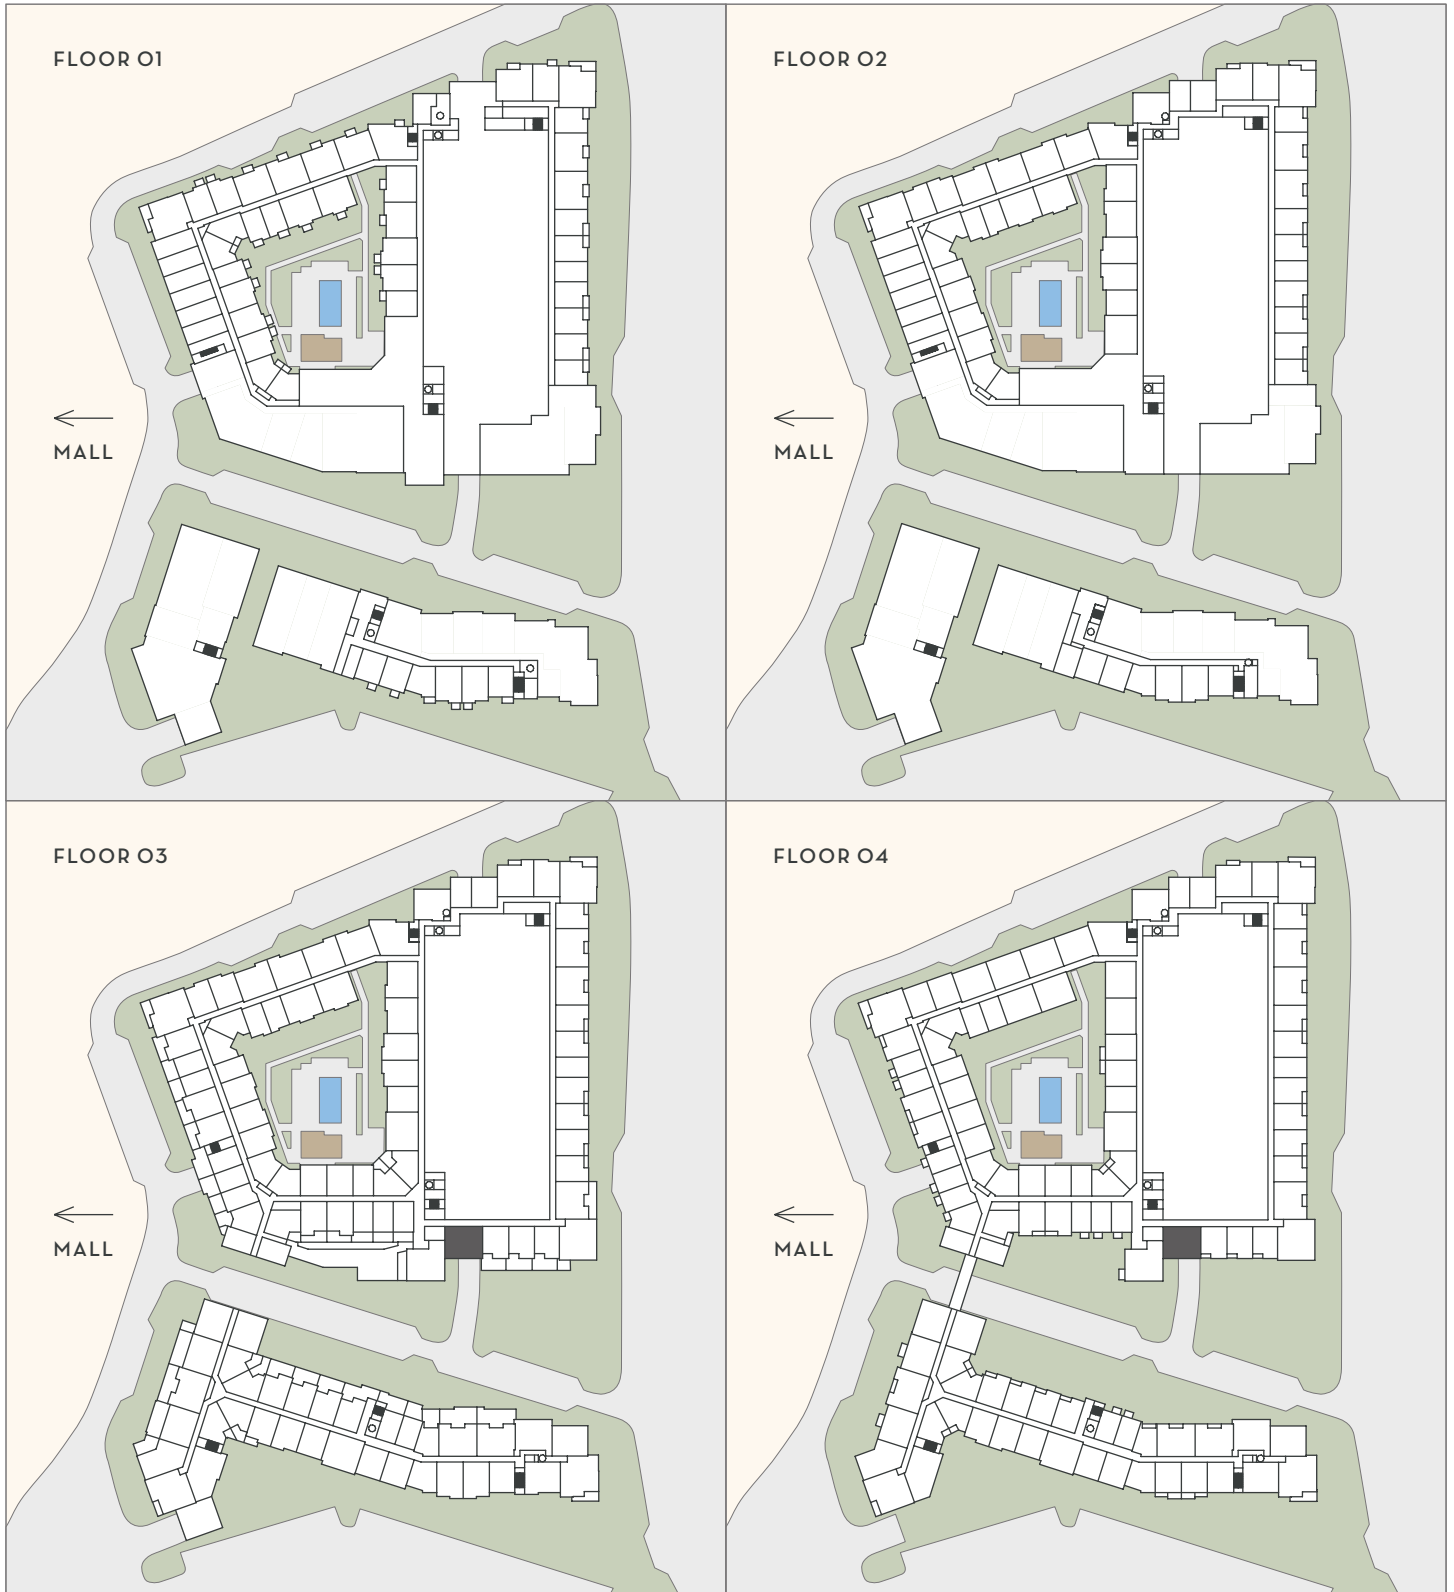

# THE DOMAINE

AT  
HAWTHORN  
ROW

B13

2 BEDROOM  
2 BATH  
1,176 SF

Floorplans are artist's rendering. All dimensions are approximate. Actual product and specifications may vary in dimension or detail. Not all features are available in every apartment. Prices and availability are subject to change.

# THE DOMAINE

AT  
HAWTHORN  
ROW

B13

2 BEDROOM  
2 BATH  
1,176 SF

■ JULIETTE    ■ BALCONY / PATIO    ■ TERRACE