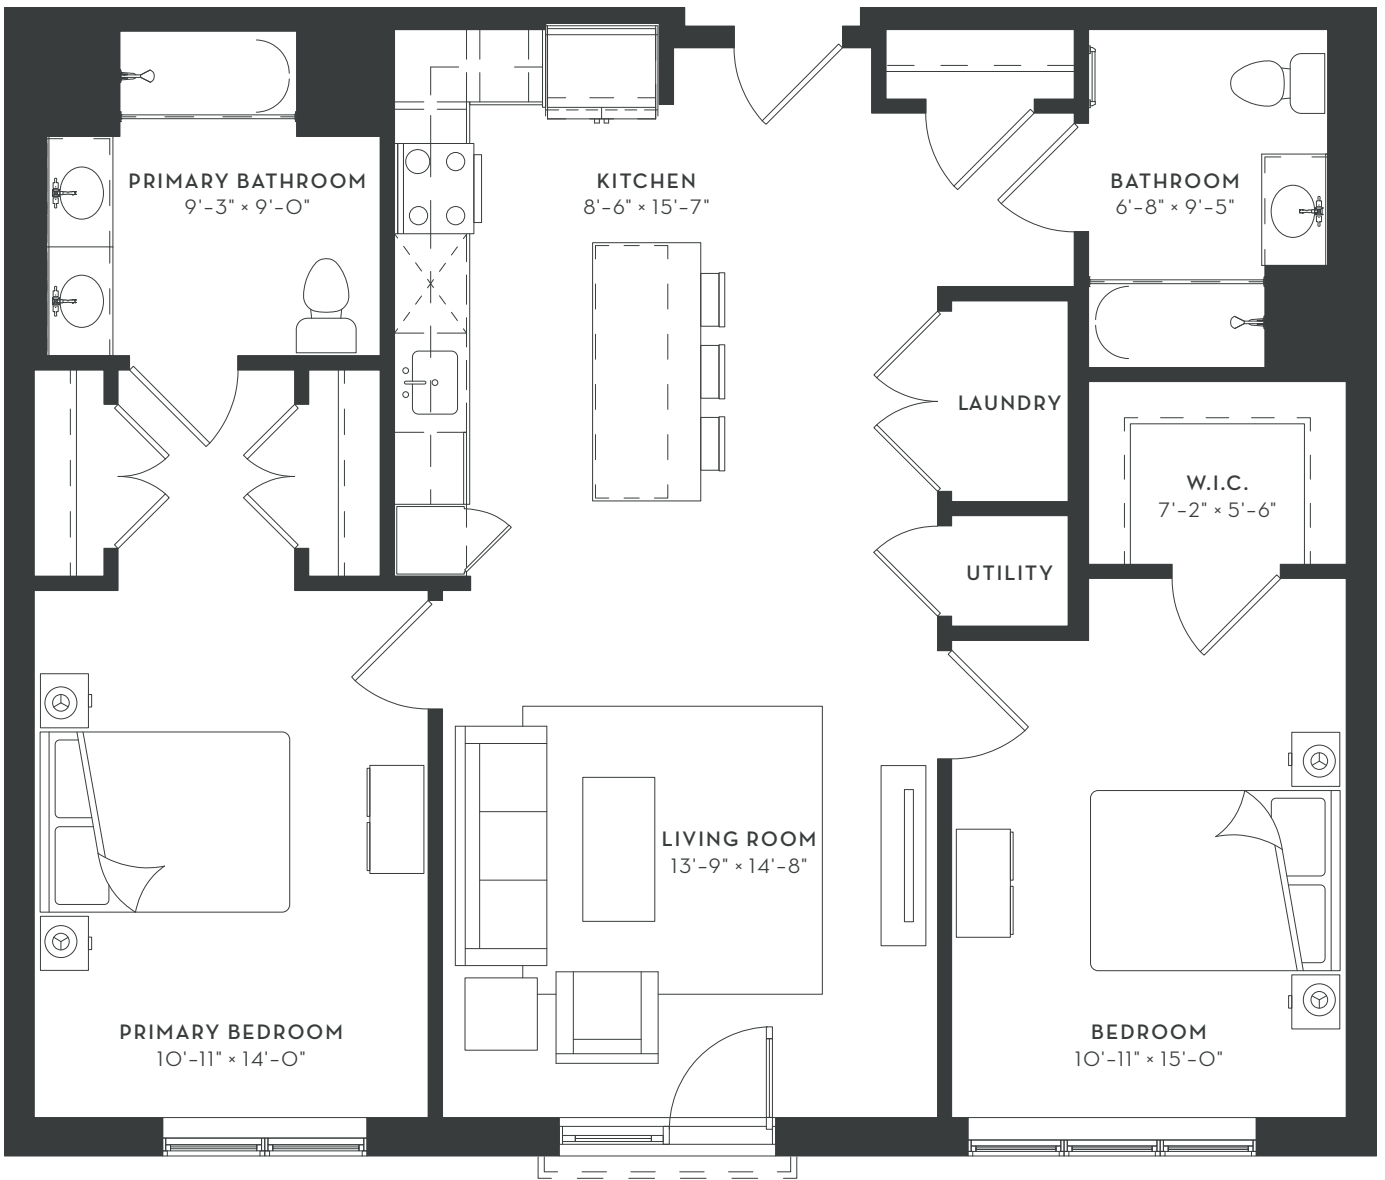

# THE DOMAINE

AT  
HAWTHORN  
ROW

B13

2 BEDROOM  
2 BATH  
1,176 SF

Floorplans are artist's rendering. All dimensions are approximate. Actual product and specifications may vary in dimension or detail. Not all features are available in every apartment. Prices and availability are subject to change.

# THE DOMAINE

AT  
HAWTHORN  
ROW

B13

2 BEDROOM  
2 BATH  
1,176 SF

■ JULIETTE    ■ BALCONY / PATIO    ■ TERRACE