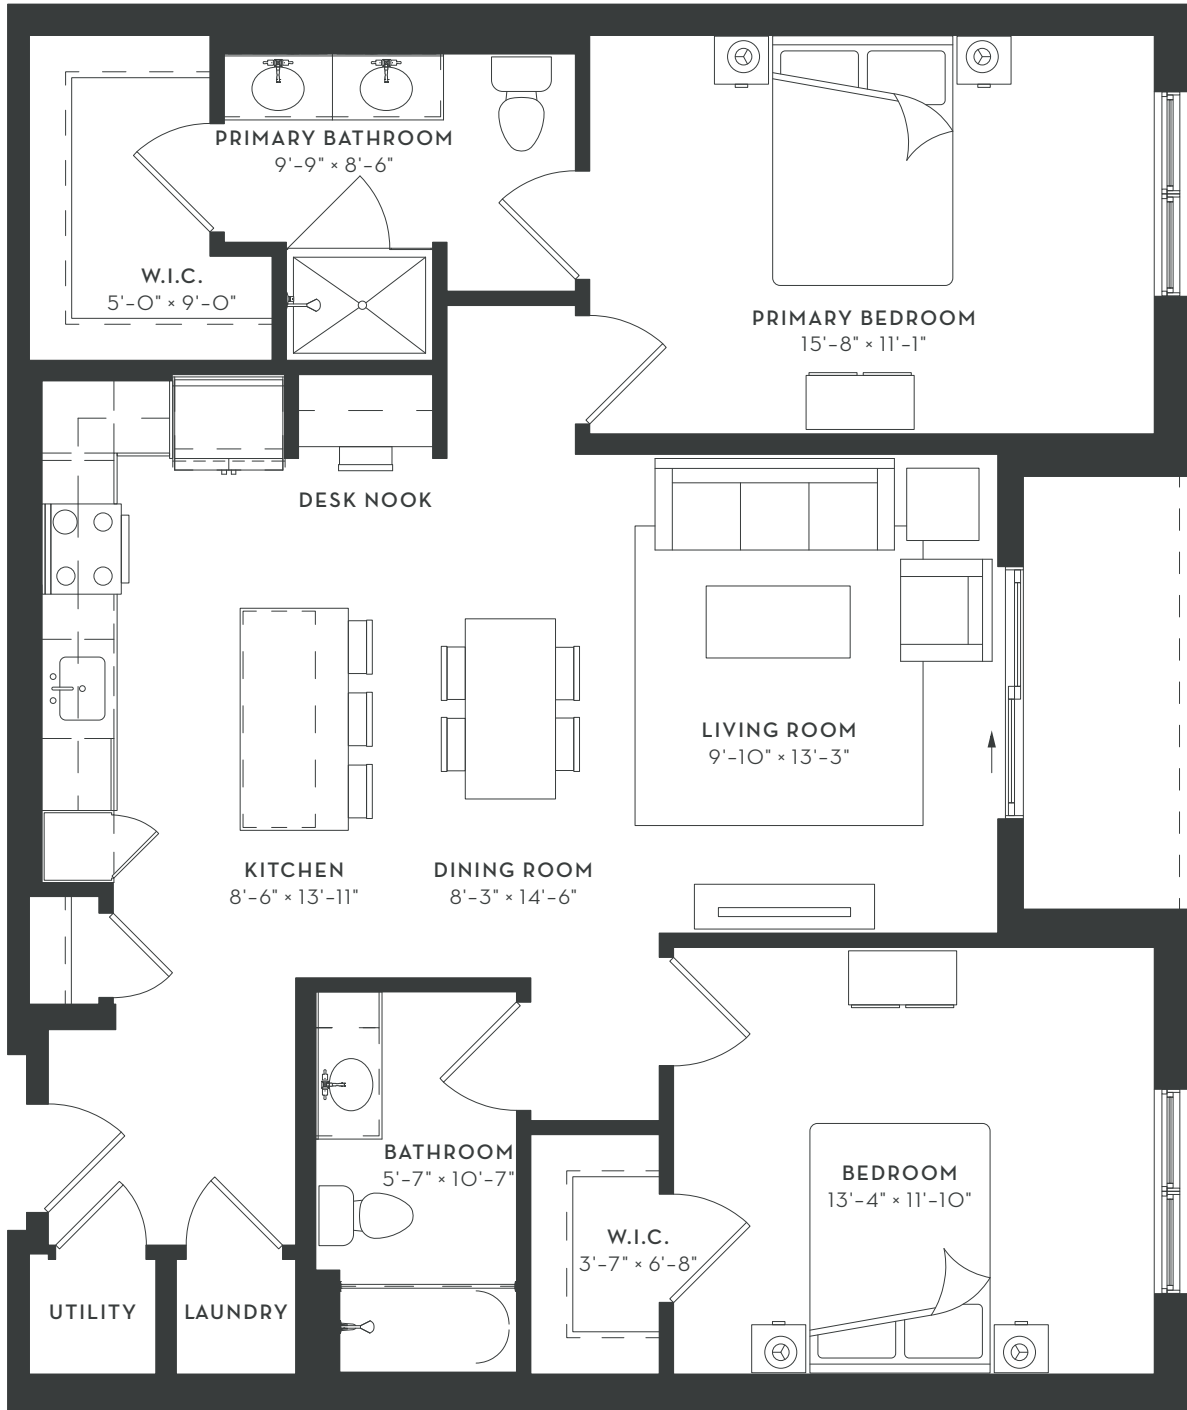

THE DOMAINE

AT
HAWTHORN
ROW

B12

2 BEDROOM
2 BATH
1,172 SF

Floorplans are artist's rendering. All dimensions are approximate. Actual product and specifications may vary in dimension or detail. Not all features are available in every apartment. Prices and availability are subject to change.

THE DOMAINE

AT
HAWTHORN
ROW

B12

2 BEDROOM
2 BATH
1,172 SF

■ JULIETTE

■ BALCONY / PATIO

■ TERRACE