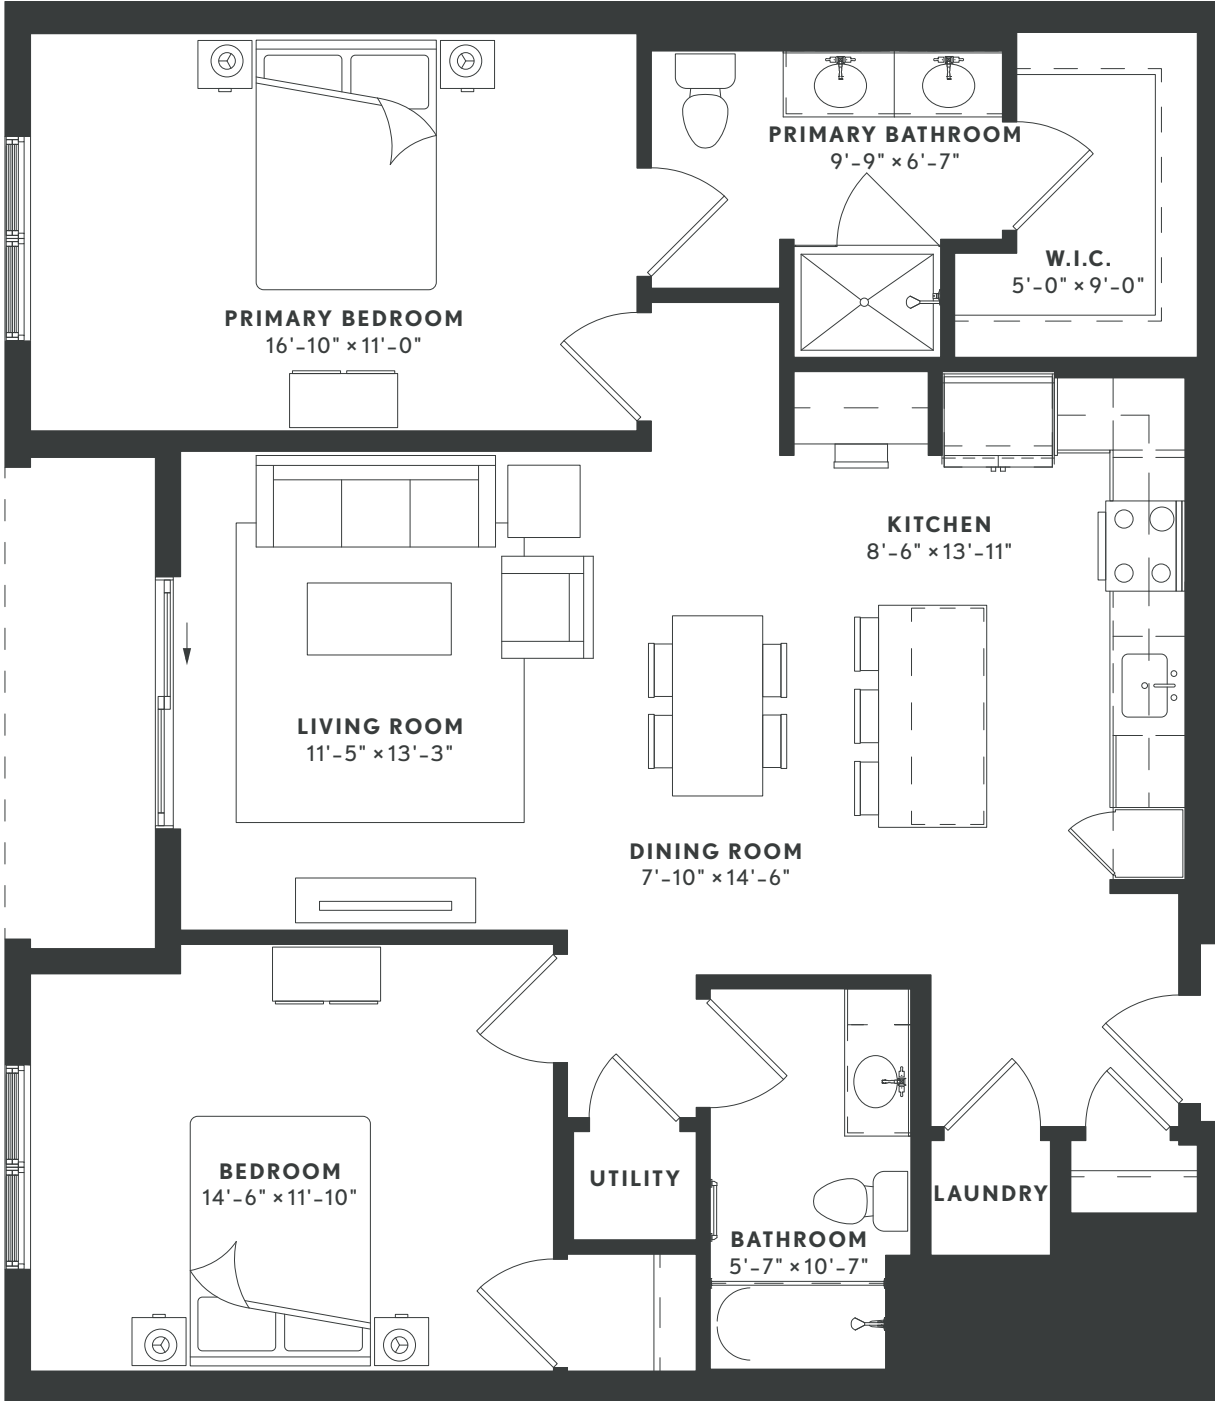

THE DOMAINE

AT
HAWTHORN
ROW

B10

2 BEDROOM
2 BATH
1,140 SF

Floorplans are artist's rendering. All dimensions are approximate. Actual product and specifications may vary in dimension or detail. Not all features are available in every apartment. Prices and availability are subject to change.

THE DOMAINE

AT
HAWTHORN
ROW

B10

2 BEDROOM
2 BATH
1,140 SF