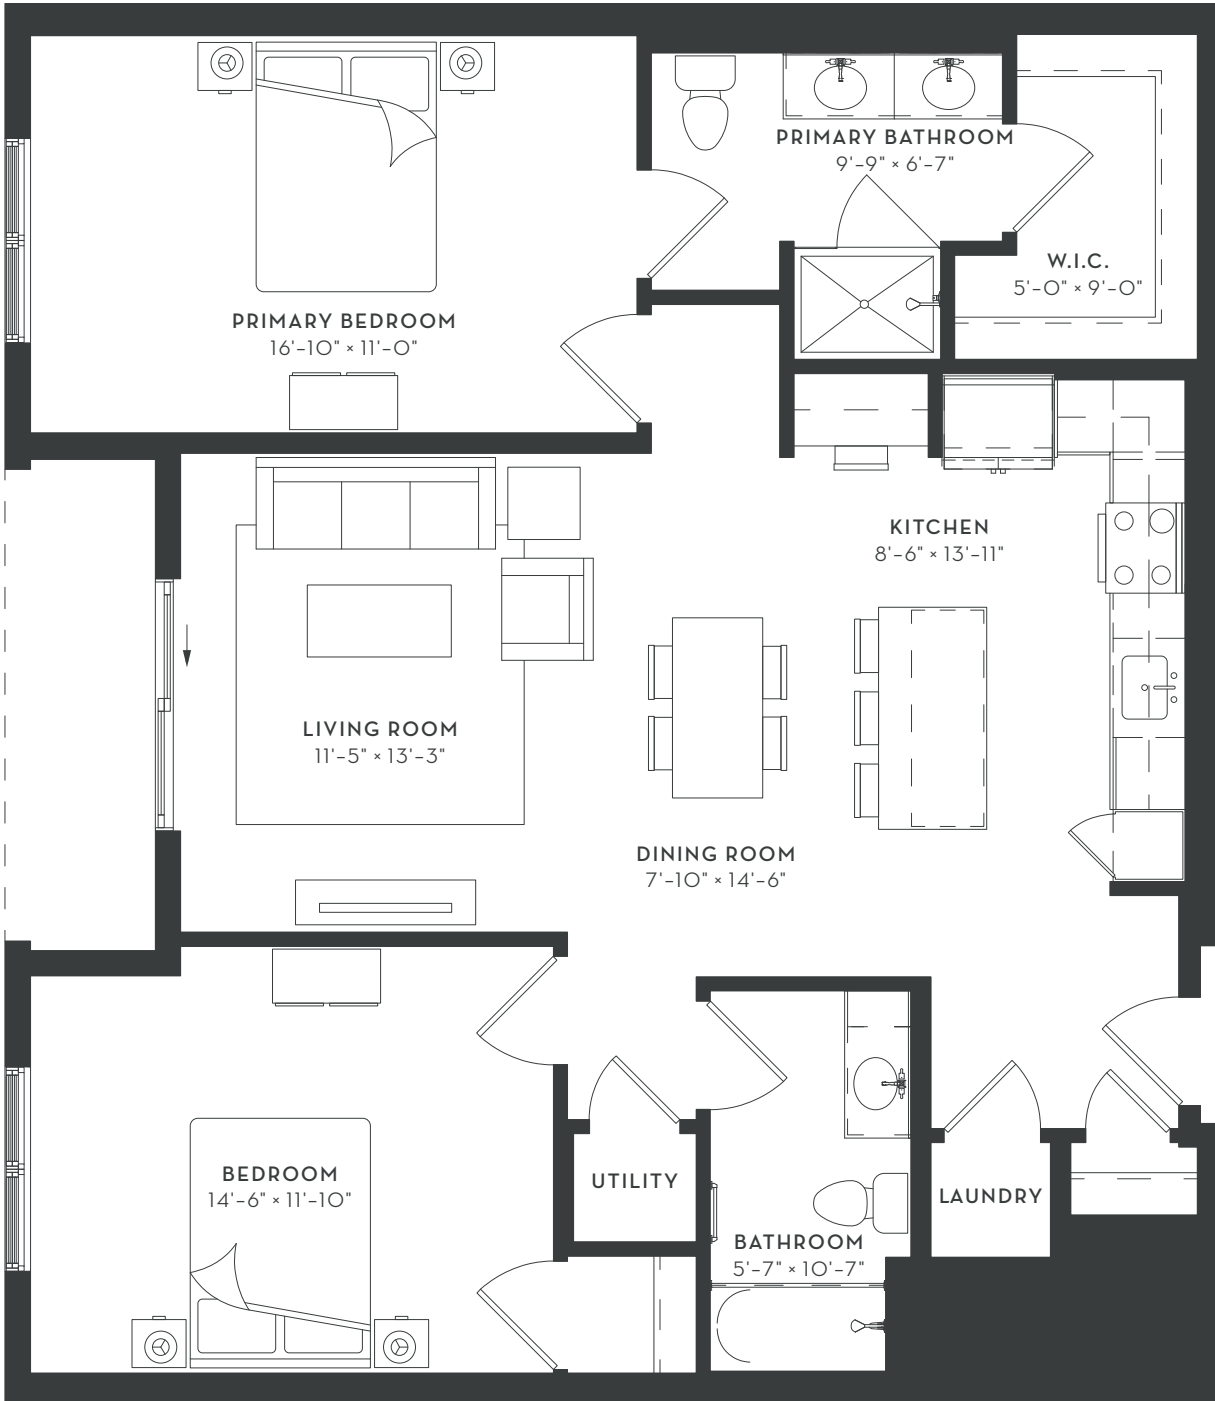

THE DOMAINE

AT
HAWTHORN
ROW

2 BEDROOM
2 BATH
1,140 SF

Floorplans are artist's rendering. All dimensions are approximate. Actual product and specifications may vary in dimension or detail. Not all features are available in every apartment. Prices and availability are subject to change.

THE DOMAINE

AT
HAWTHORN
ROW

2 BEDROOM
2 BATH
1,140 SF

■ JULIETTE ■ BALCONY / PATIO ■ TERRACE