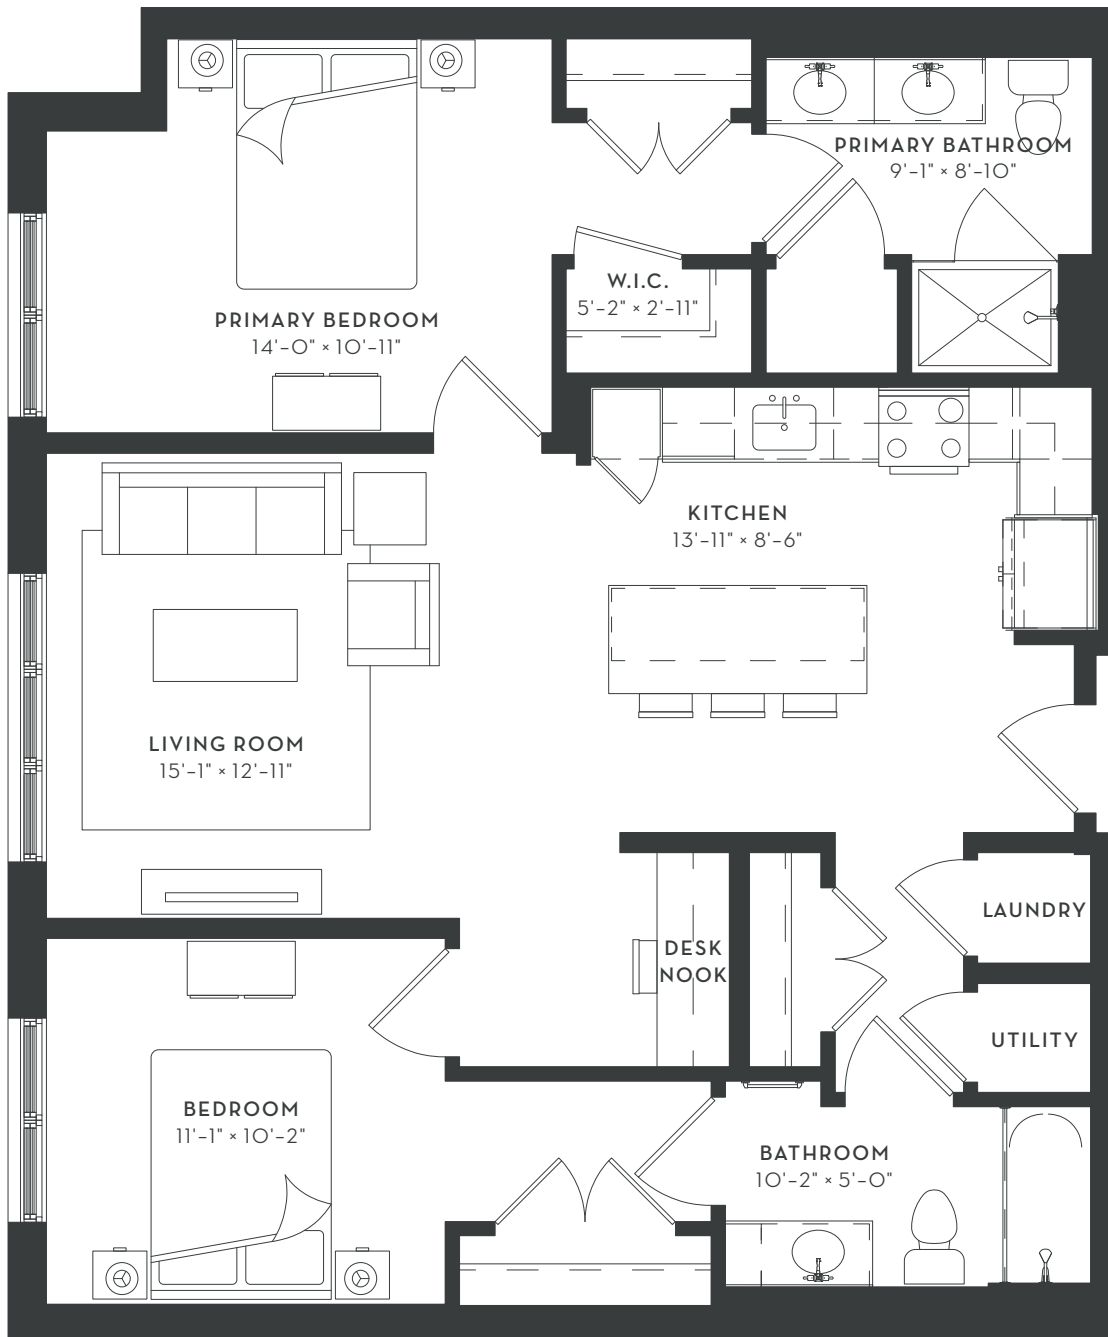

THE DOMAINE

AT
HAWTHORN
ROW

B1

2 BEDROOM
2 BATH
1,088 SF

Floorplans are artist's rendering. All dimensions are approximate. Actual product and specifications may vary in dimension or detail. Not all features are available in every apartment. Prices and availability are subject to change.

THE DOMAINE

AT
HAWTHORN
ROW

B1

2 BEDROOM
2 BATH
1,088 SF

■ JULIETTE ■ BALCONY / PATIO ■ TERRACE