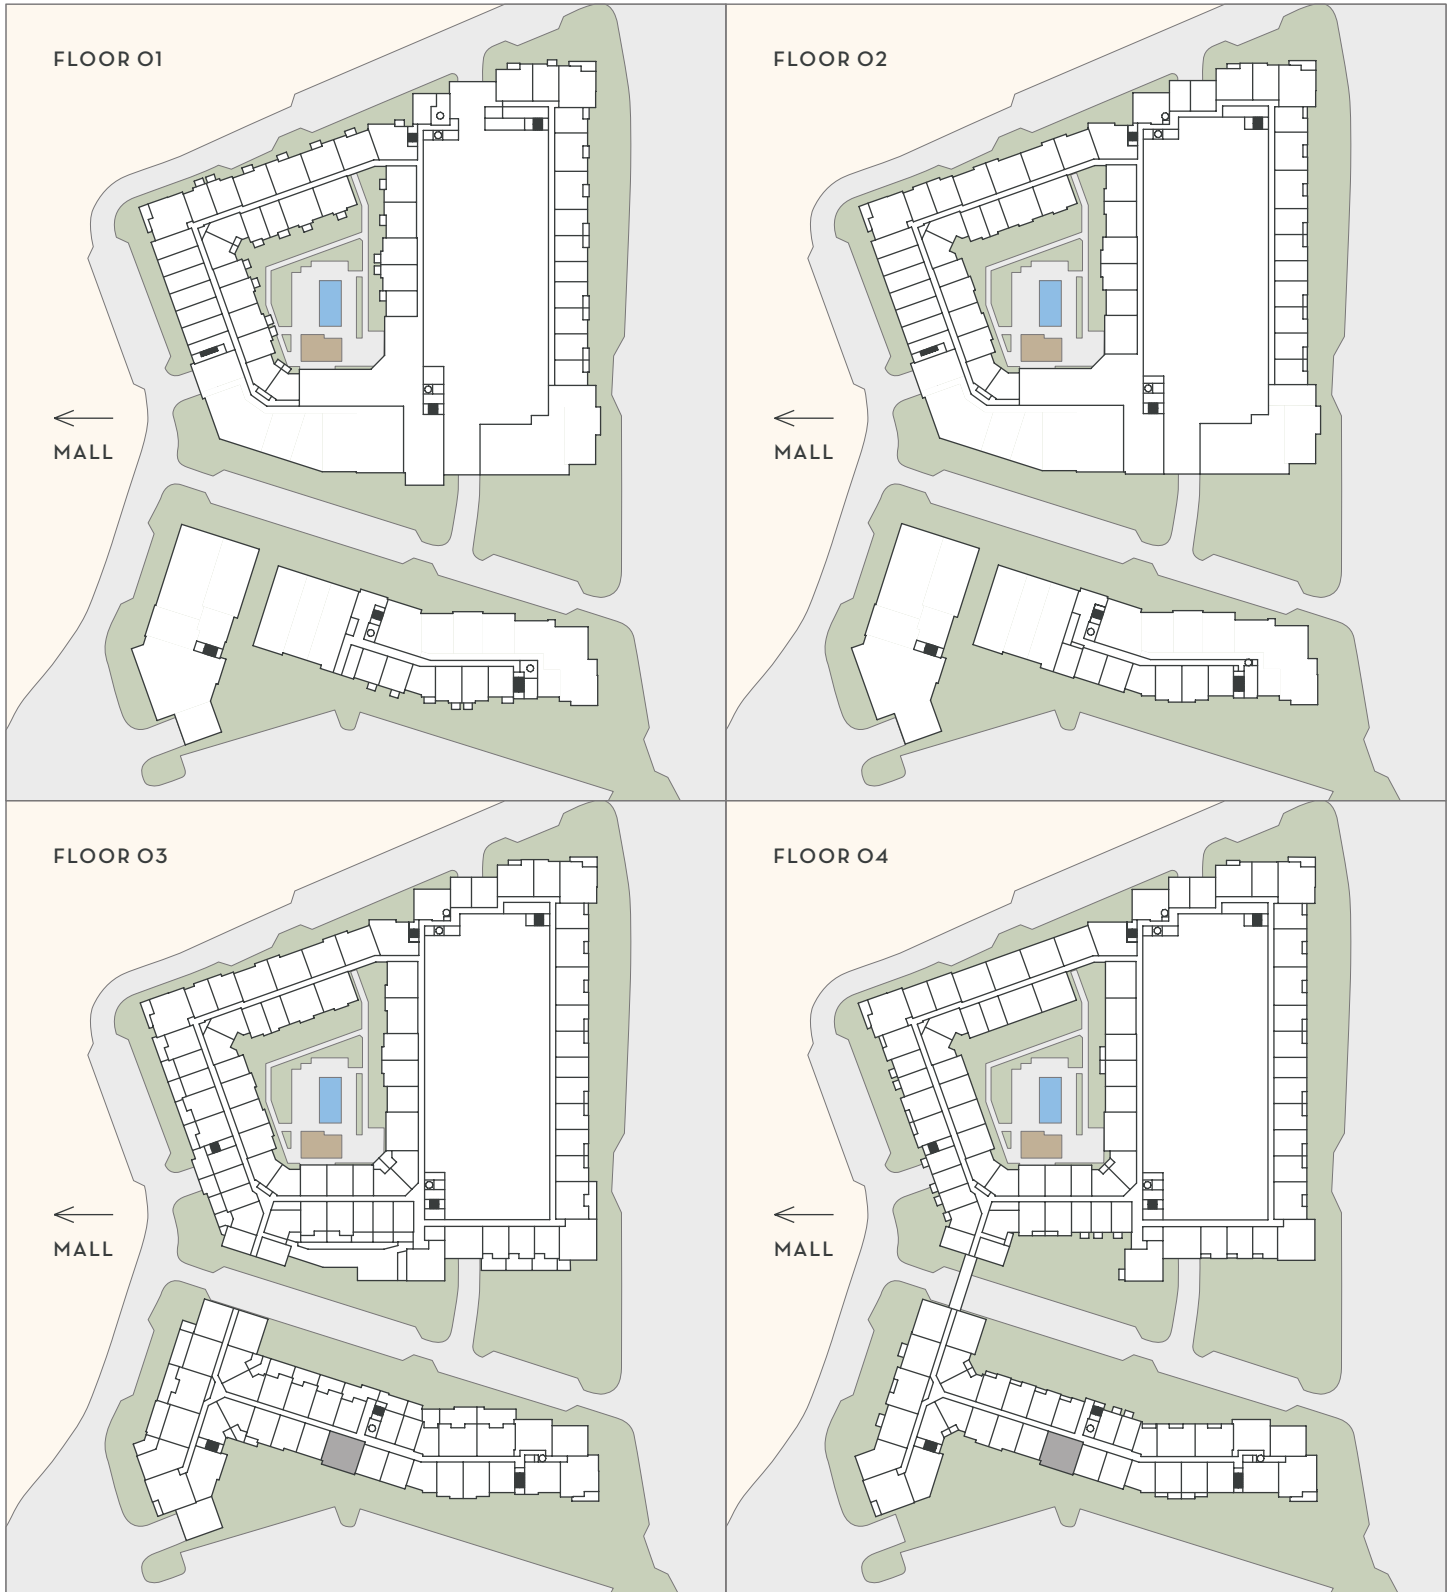

THE DOMAINE

AT
HAWTHORN
ROW

B1

2 BEDROOM
2 BATH
1,088 SF

Floorplans are artist's rendering. All dimensions are approximate. Actual product and specifications may vary in dimension or detail. Not all features are available in every apartment. Prices and availability are subject to change.

THE DOMAINE

AT
HAWTHORN
ROW

B1

2 BEDROOM
2 BATH
1,088 SF

■ JULIETTE ■ BALCONY / PATIO ■ TERRACE