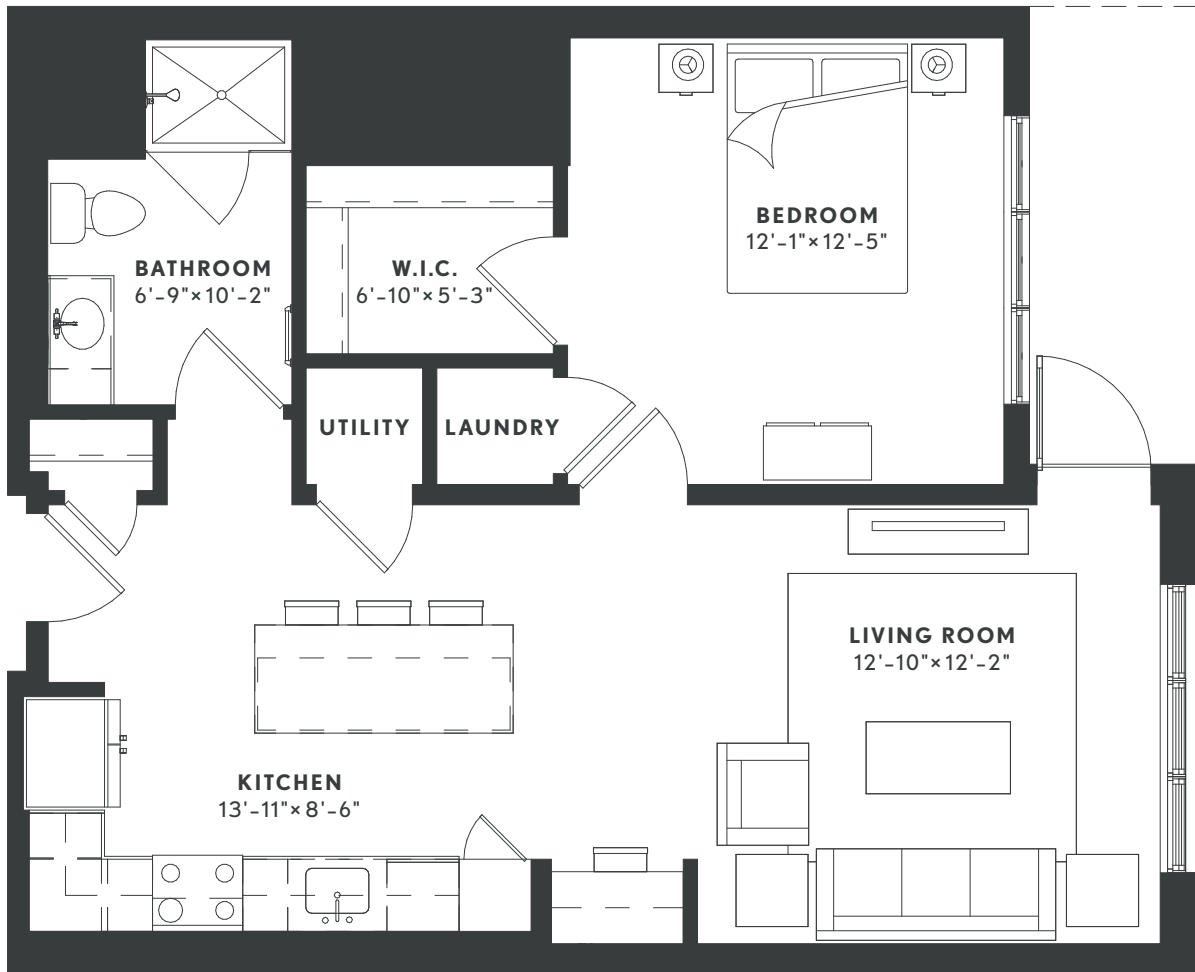

THE
DOMAINE

AT
HAWTHORN
ROW

A9

1 BEDROOM
1 BATH
766 SF

Floorplans are artist's rendering. All dimensions are approximate. Actual product and specifications may vary in dimension or detail. Not all features are available in every apartment. Prices and availability are subject to change.

THE DOMAINE

AT
HAWTHORN
ROW

A9

1 BEDROOM
1 BATH
766 SF

■ JULIETTE

■ BALCONY / PATIO

■ TERRACE