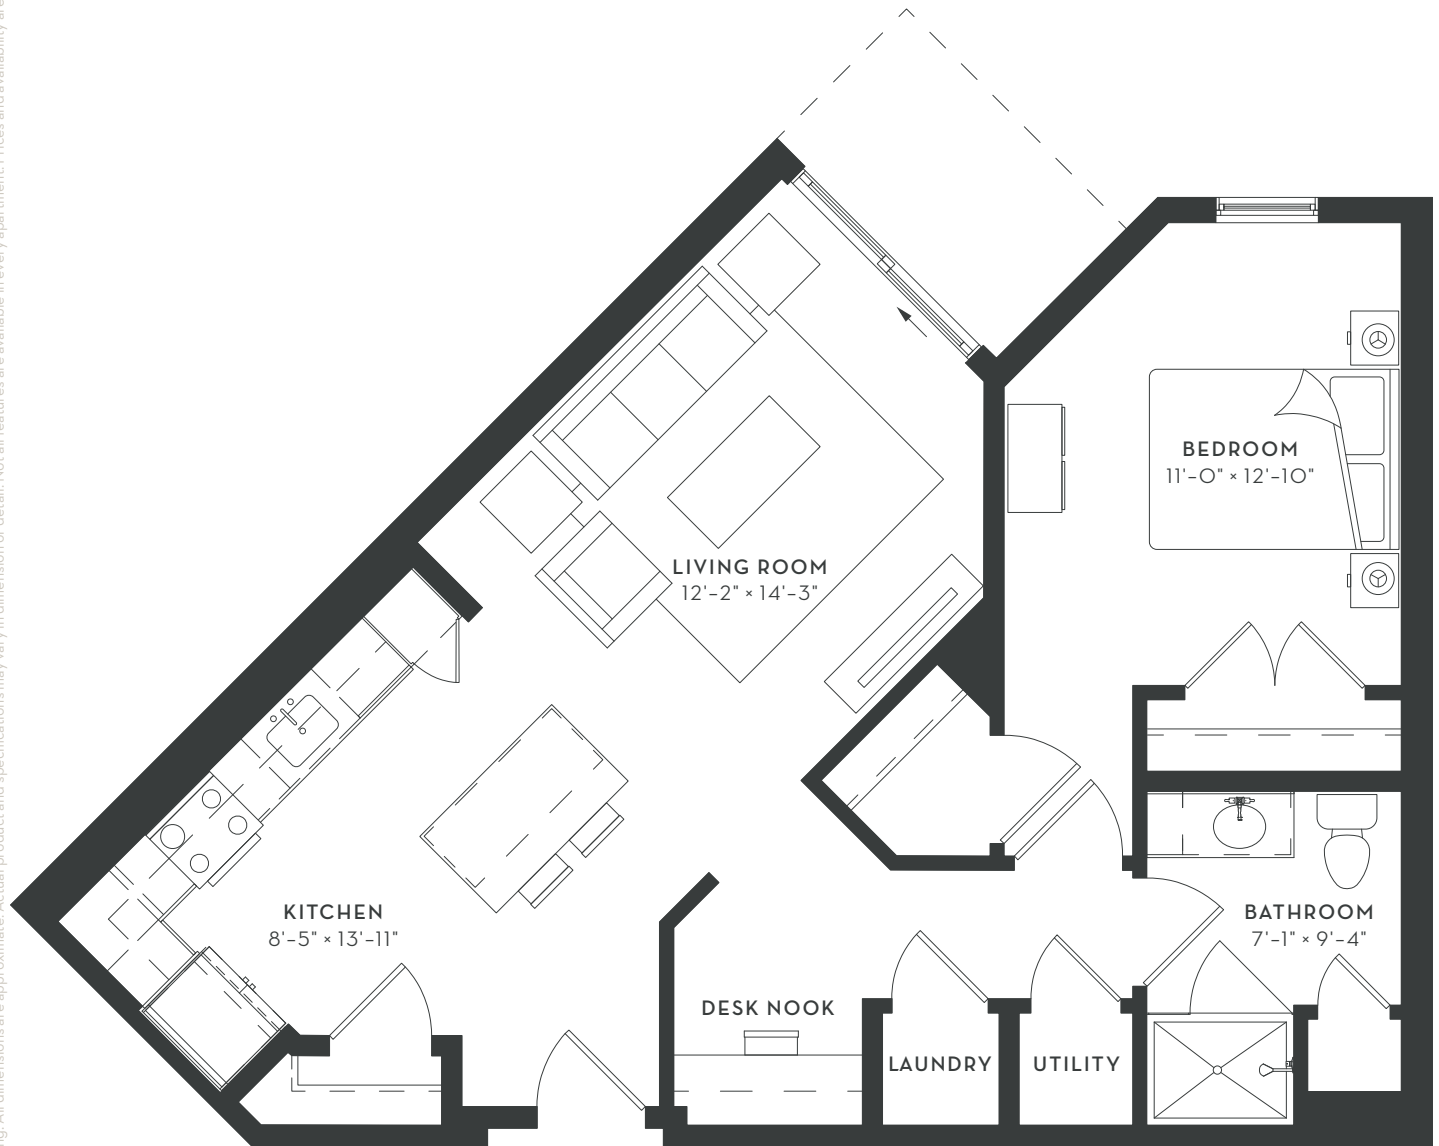

# THE DOMAINE

AT  
HAWTHORN  
ROW

A7

1 BEDROOM  
1 BATH  
780 SF

Floorplans are artist's rendering. All dimensions are approximate. Actual product and specifications may vary in dimension or detail. Not all features are available in every apartment. Prices and availability are subject to change.

# THE DOMAINE

AT  
HAWTHORN  
ROW

A7

1 BEDROOM  
1 BATH  
780 SF

■ JULIETTE

■ BALCONY / PATIO

■ TERRACE