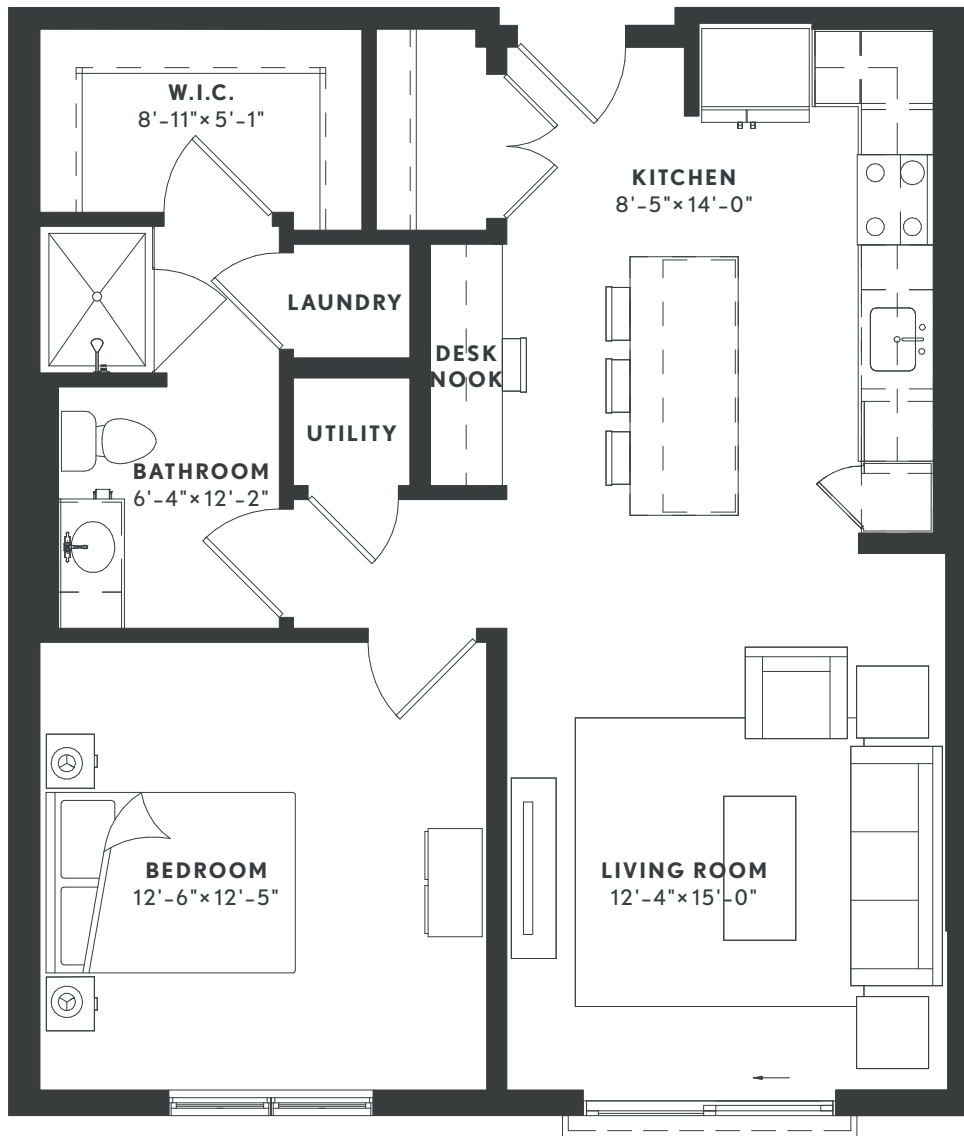

# THE DOMAINE

AT  
HAWTHORN  
ROW

A5

1 BEDROOM  
1 BATH  
778 SF

Floorplans are artist's rendering. All dimensions are approximate. Actual product and specifications may vary in dimension or detail. Not all features are available in every apartment. Prices and availability are subject to change.

# THE DOMAINE

AT  
HAWTHORN  
ROW

A5

1 BEDROOM  
1 BATH  
778 SF

■ JULIETTE

■ BALCONY / PATIO

■ TERRACE