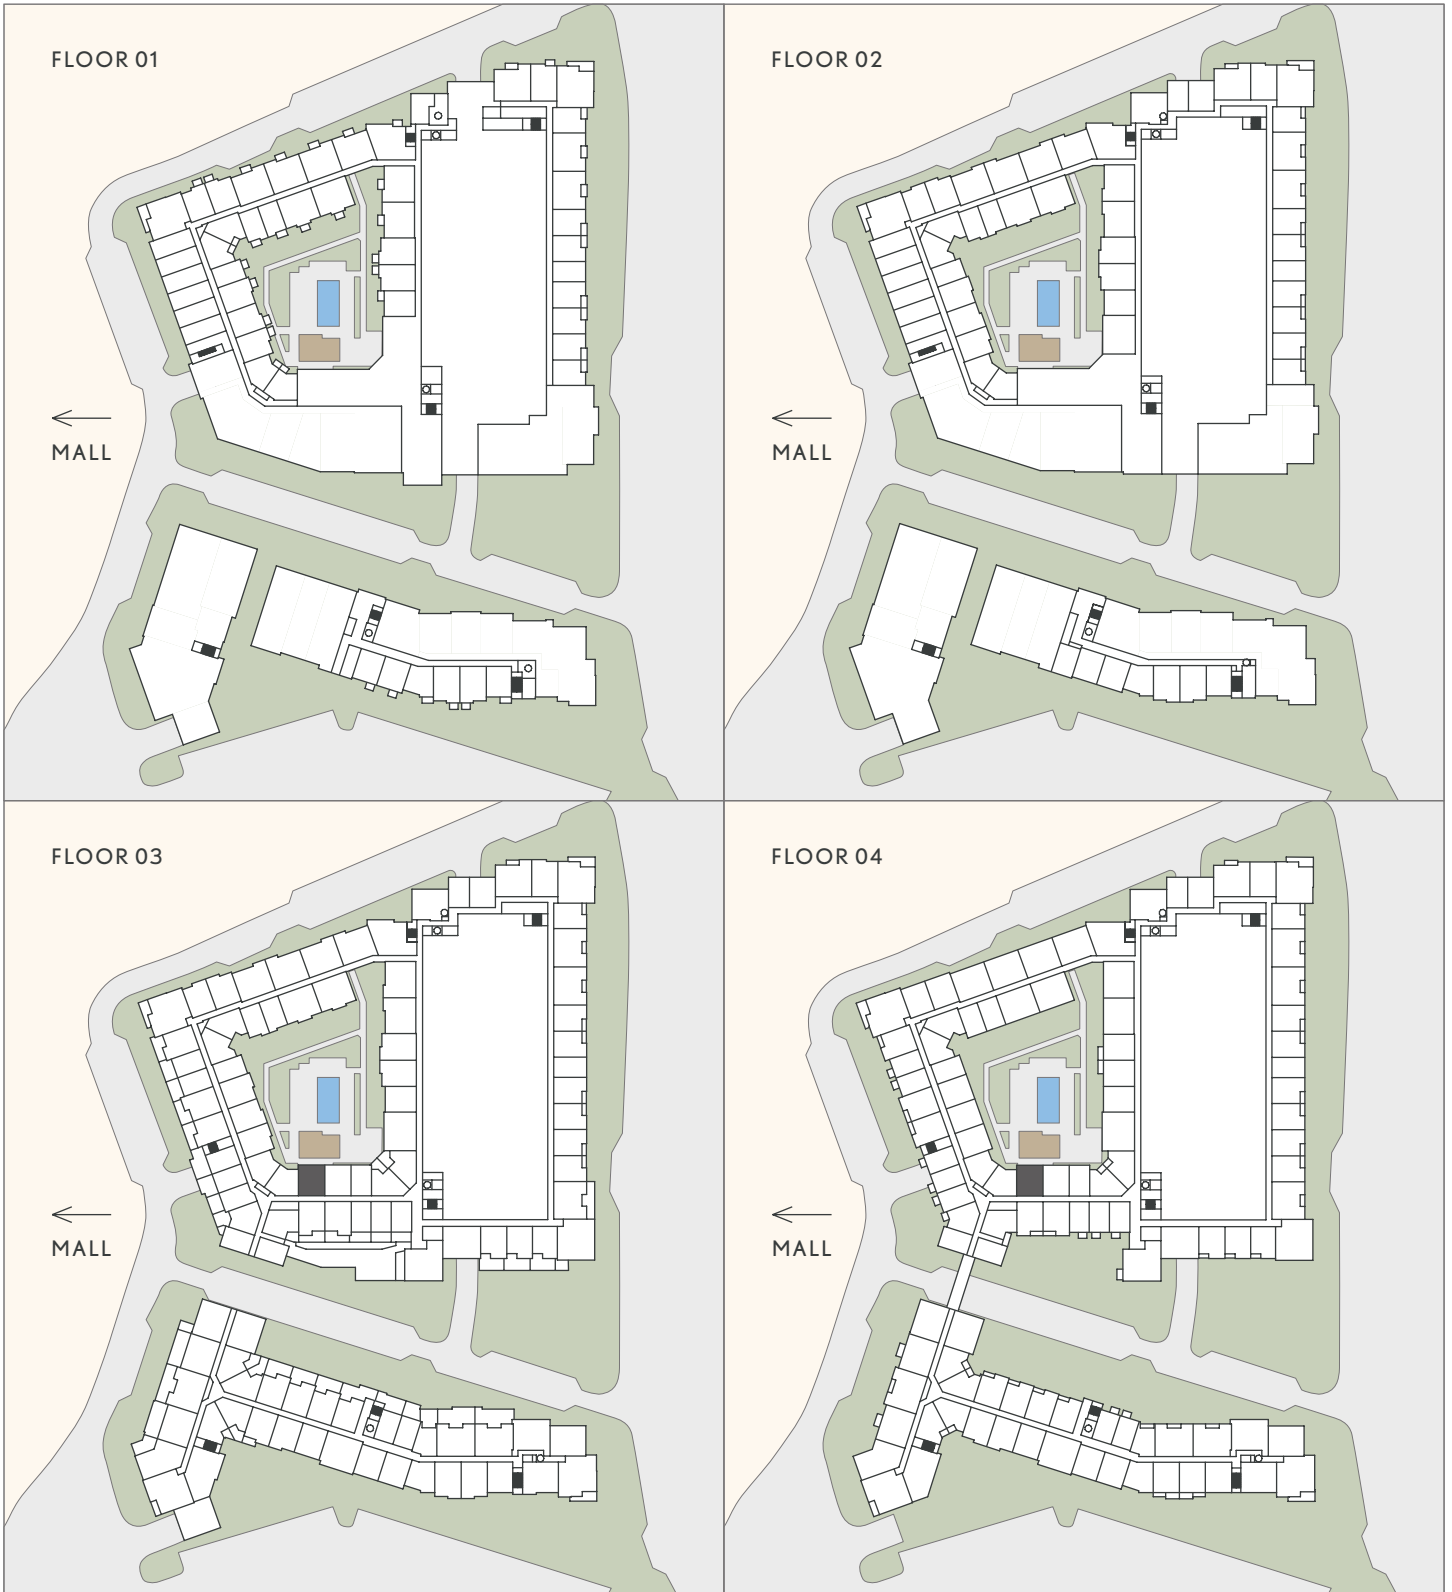

# THE DOMAINE

AT  
HAWTHORN  
ROW

A5

1 BEDROOM  
1 BATH  
778 SF

Floorplans are artist's rendering. All dimensions are approximate. Actual product and specifications may vary in dimension or detail. Not all features are available in every apartment. Prices and availability are subject to change.

# THE DOMAINE

AT  
HAWTHORN  
ROW

A5

1 BEDROOM  
1 BATH  
778 SF

■ JULIETTE

■ BALCONY / PATIO

■ TERRACE