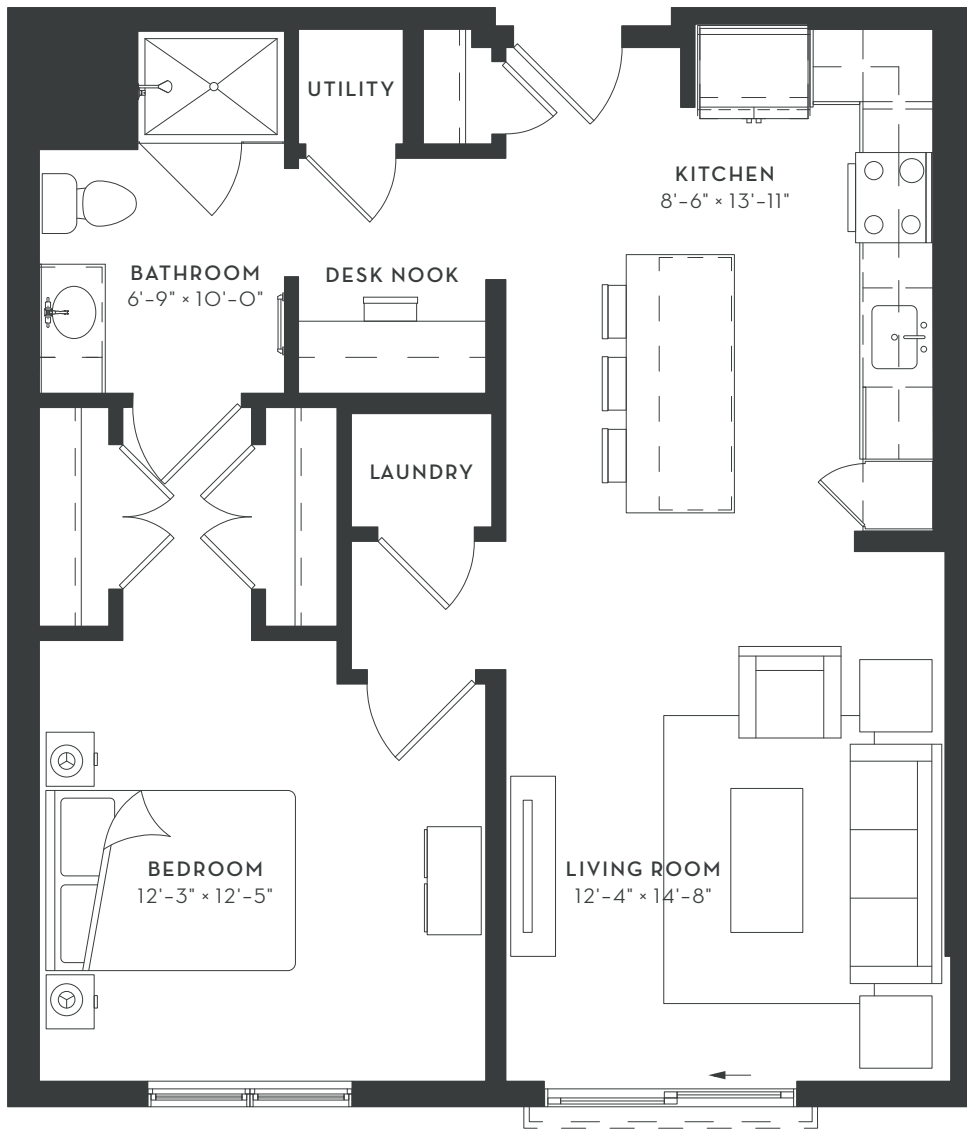

THE DOMAINE

AT
HAWTHORN
ROW

A4

1 BEDROOM
1 BATH
778 SF

Floorplans are artist's rendering. All dimensions are approximate. Actual product and specifications may vary in dimension or detail. Not all features are available in every apartment. Prices and availability are subject to change.

THE DOMAINE

AT
HAWTHORN
ROW

A4

1 BEDROOM
1 BATH
778 SF

■ JULIETTE

■ BALCONY / PATIO

■ TERRACE