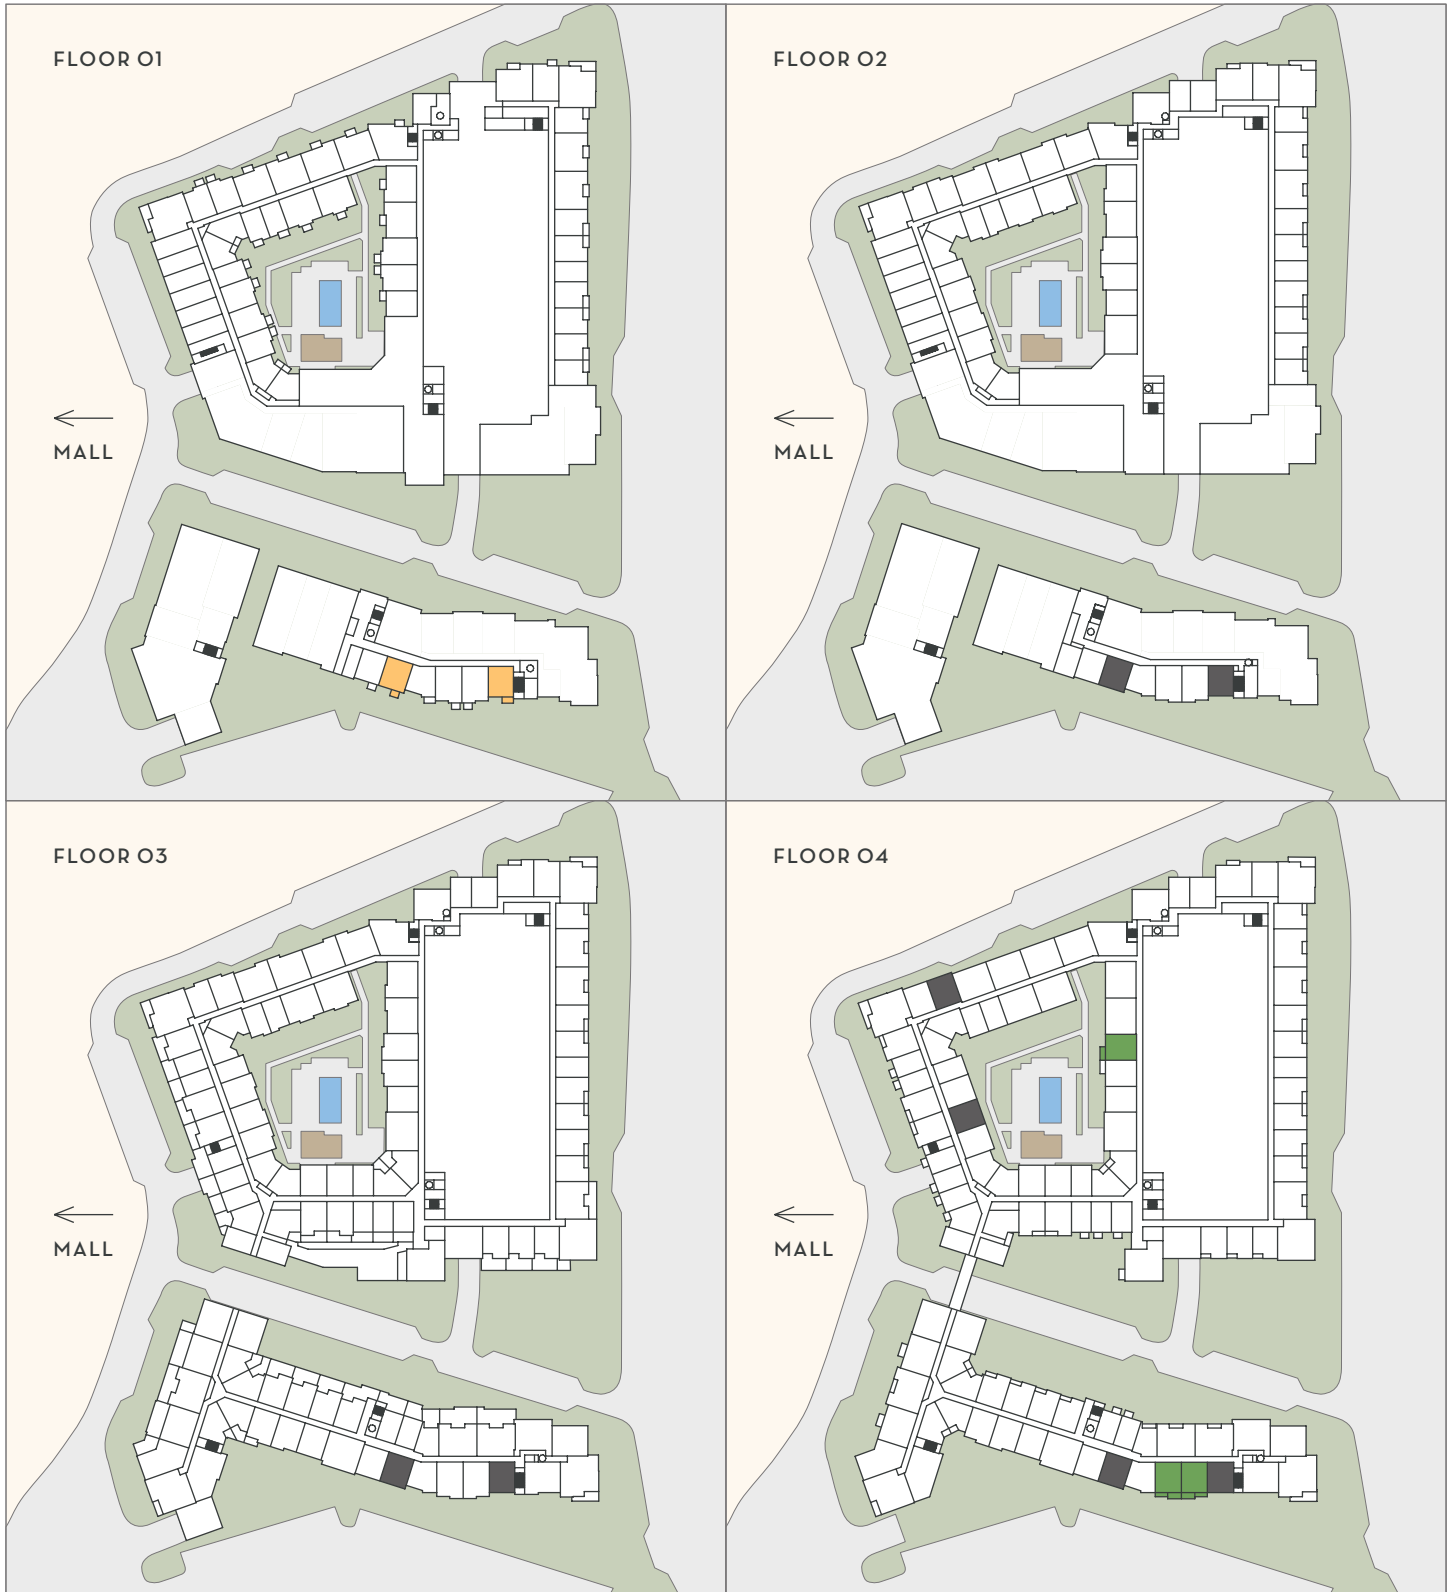

THE DOMAINE

AT
HAWTHORN
ROW

A4

1 BEDROOM
1 BATH
778 SF

Floorplans are artist's rendering. All dimensions are approximate. Actual product and specifications may vary in dimension or detail. Not all features are available in every apartment. Prices and availability are subject to change.

THE DOMAINE

AT
HAWTHORN
ROW

A4

1 BEDROOM
1 BATH
778 SF

■ JULIETTE

■ BALCONY / PATIO

■ TERRACE