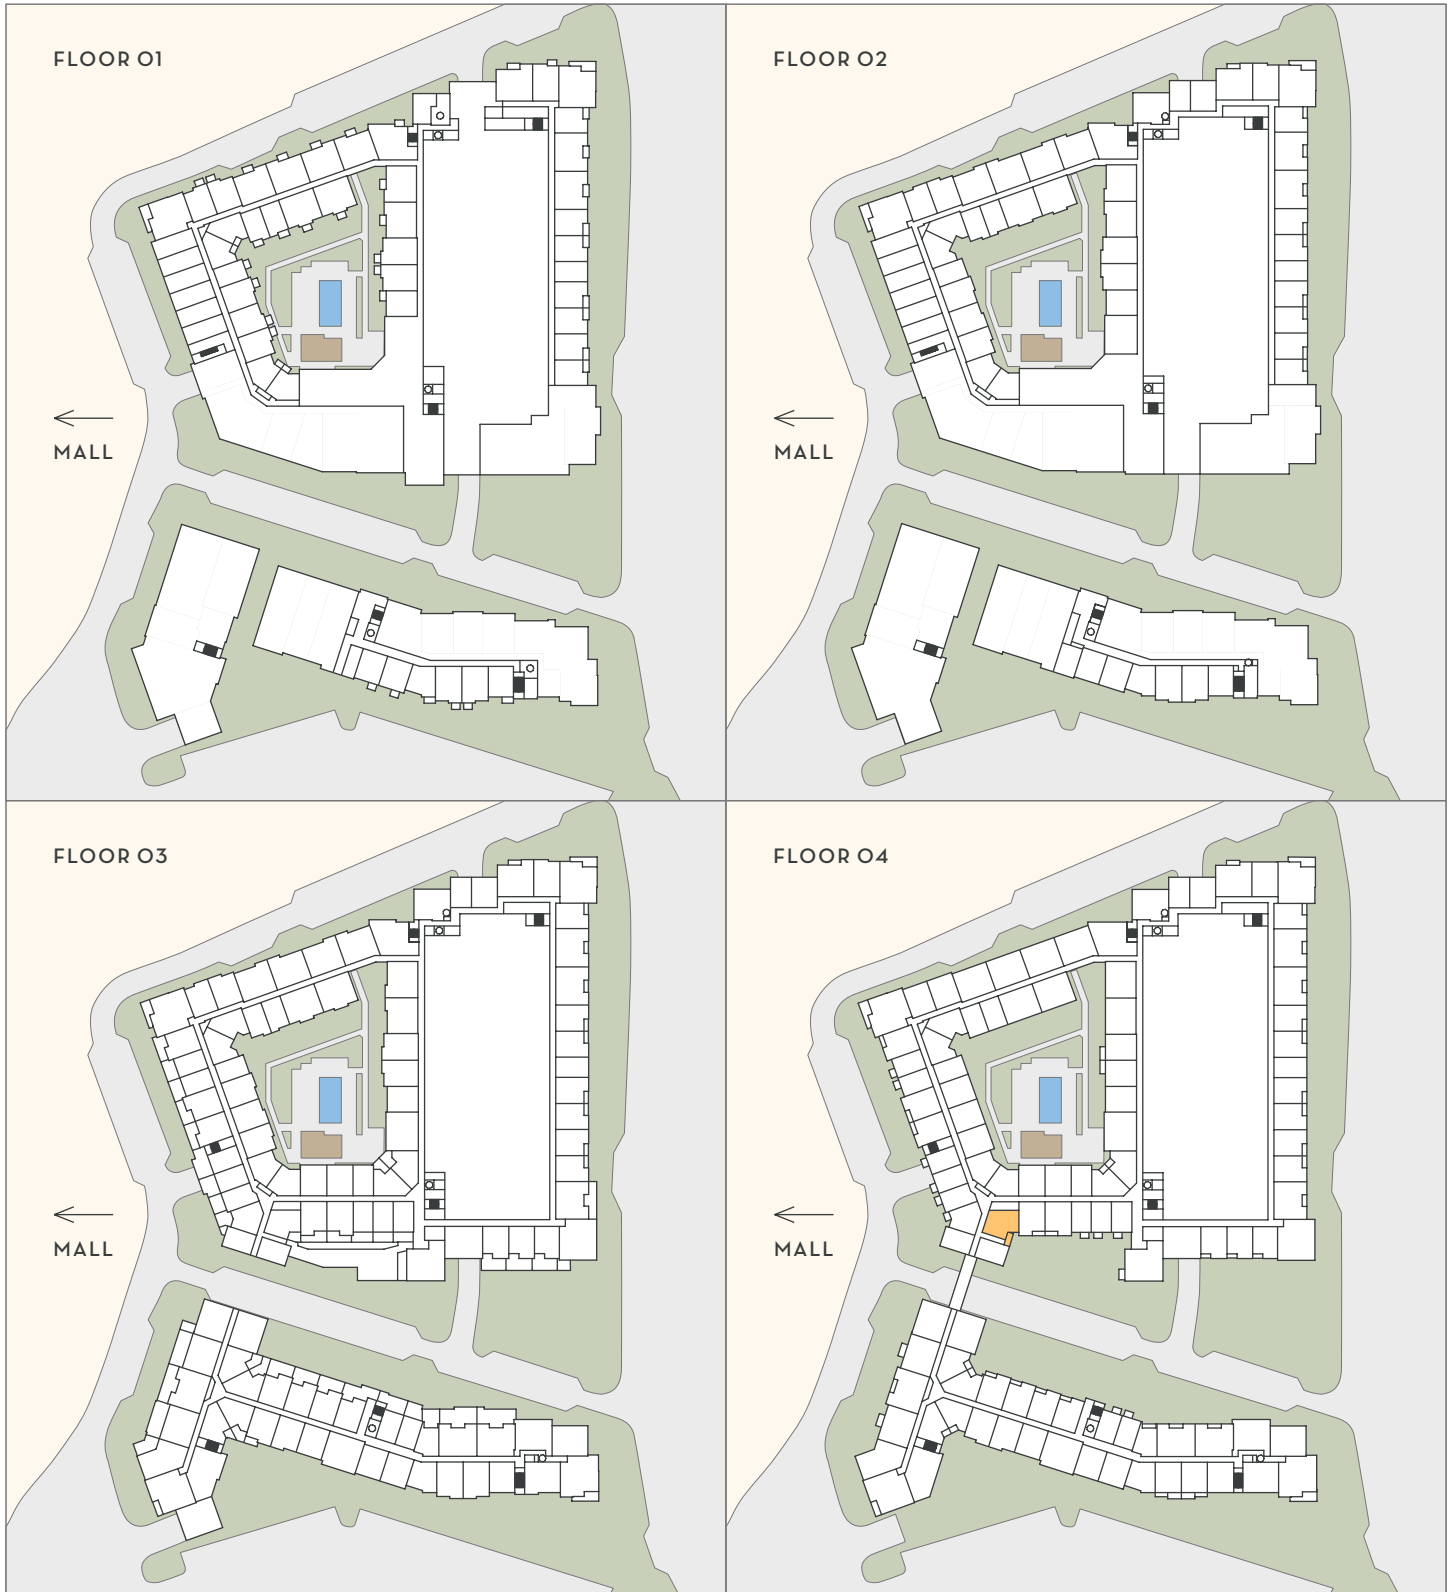

THE DOMAINE

AT
HAWTHORN
ROW

A3D

1 BED + DEN
1 BATH
946 SF

Floorplans are artist's rendering. All dimensions are approximate. Actual product and specifications may vary in dimension or detail. Not all features are available in every apartment. Prices and availability are subject to change.

THE DOMAINE

AT
HAWTHORN
ROW

A3D

1 BED + DEN
1 BATH
946 SF

■ JULIETTE

■ BALCONY / PATIO

■ TERRACE