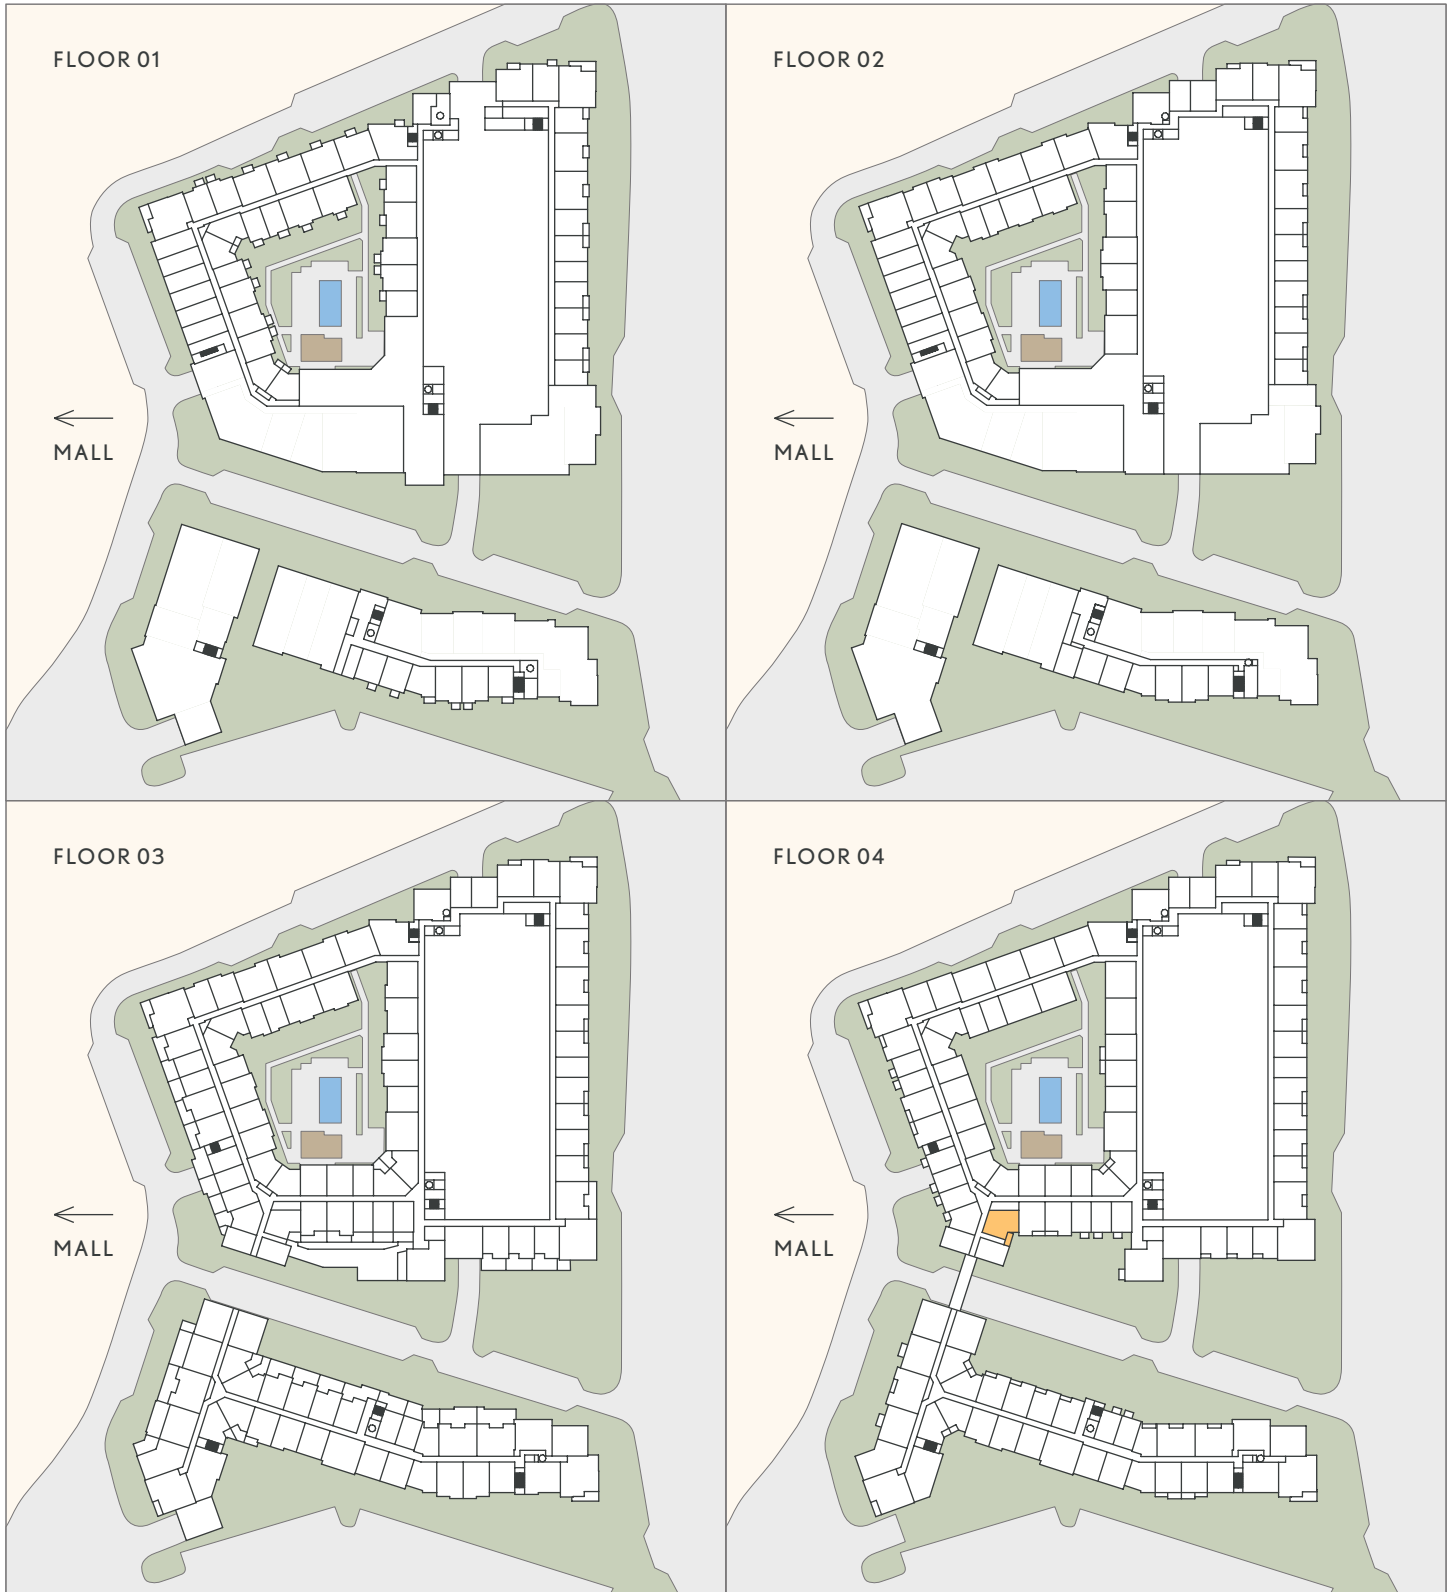

THE
DOMAINE

AT
HAWTHORN
ROW

A3D

1 BED + DEN
1 BATH
946 SF

Floorplans are artist's rendering. All dimensions are approximate. Actual product and specifications may vary in dimension or detail. Not all features are available in every apartment. Prices and availability are subject to change.

THE DOMAINE

AT
HAWTHORN
ROW

A3D

1 BED + DEN
1 BATH
946 SF

■ JULIETTE

■ BALCONY / PATIO

■ TERRACE