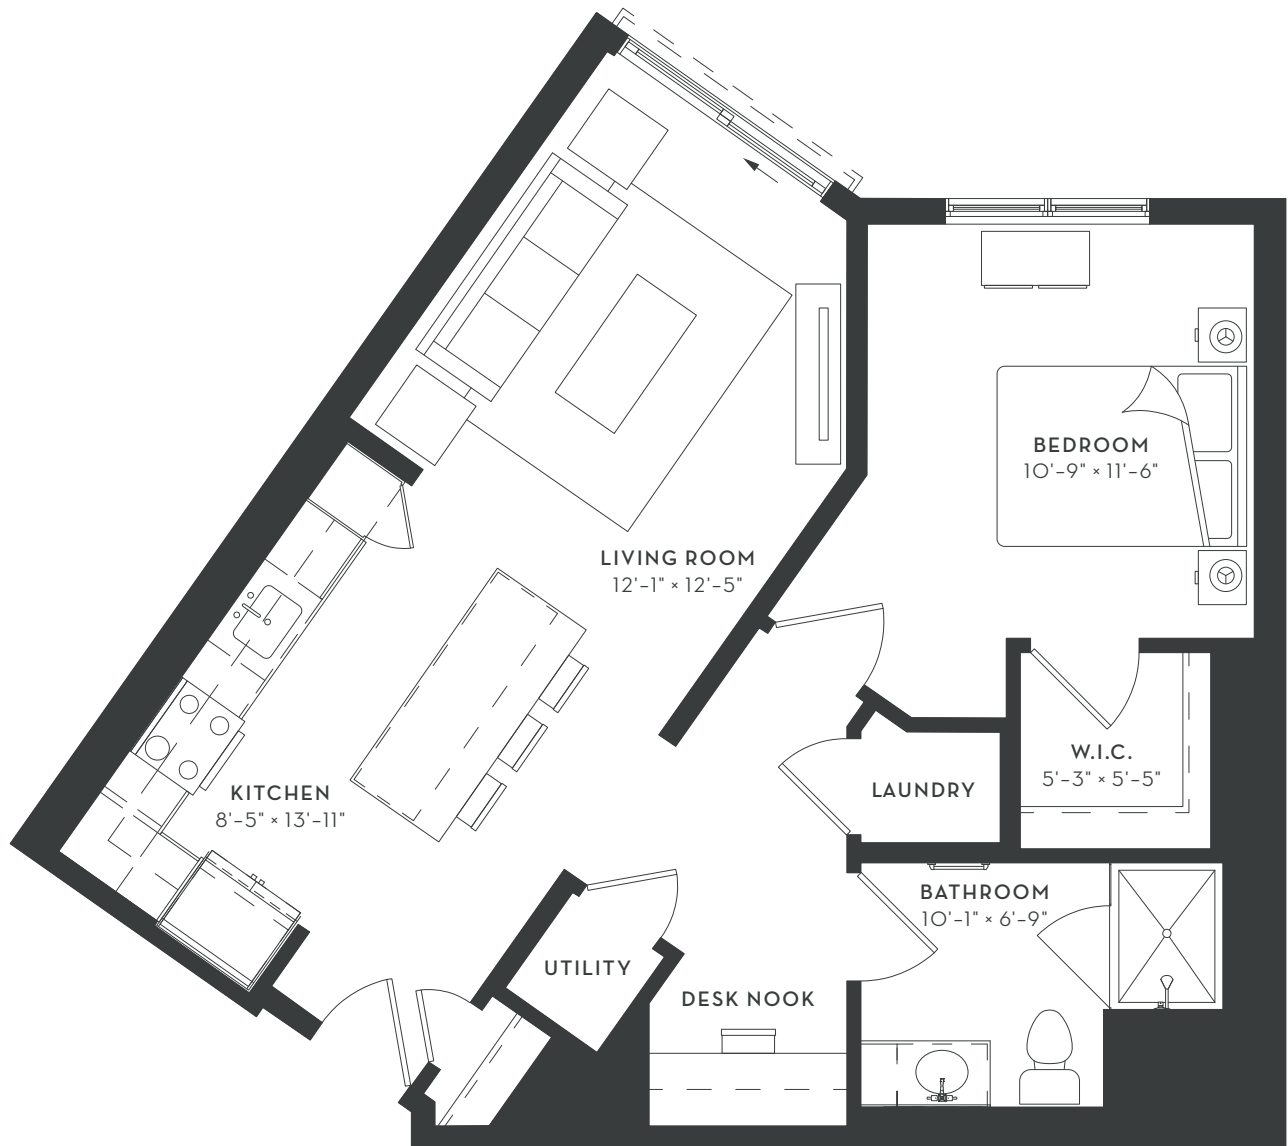

THE DOMAINE

AT
HAWTHORN
ROW

A2

1 BEDROOM
1 BATH
757 SF

THE DOMAINE

AT
HAWTHORN
ROW

A2

1 BEDROOM
1 BATH
757 SF

■ JULIETTE

■ BALCONY / PATIO

■ TERRACE