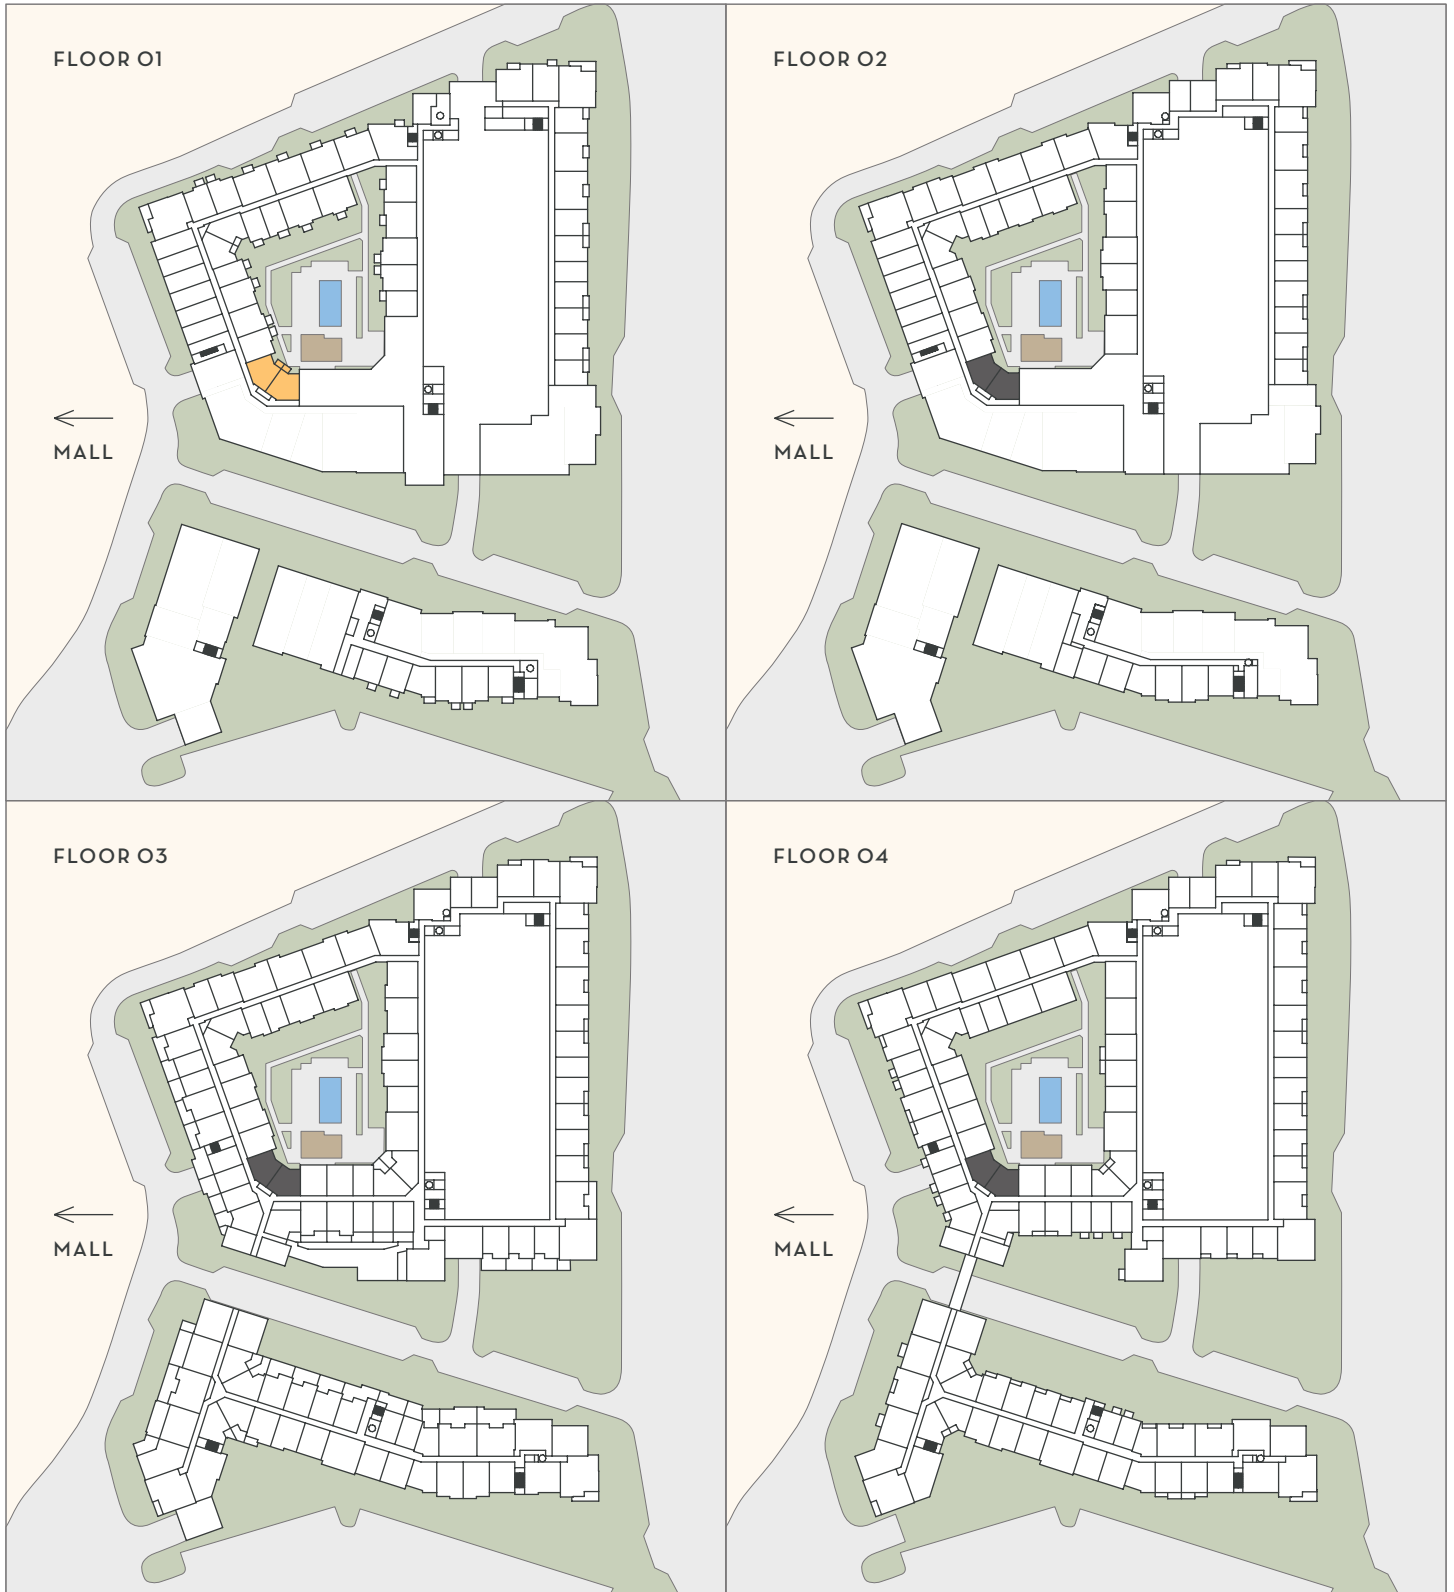

THE DOMAINE

AT
HAWTHORN
ROW

A2

1 BEDROOM
1 BATH
757 SF

THE DOMAINE

AT
HAWTHORN
ROW

A2

1 BEDROOM
1 BATH
757 SF

■ JULIETTE

■ BALCONY / PATIO

■ TERRACE