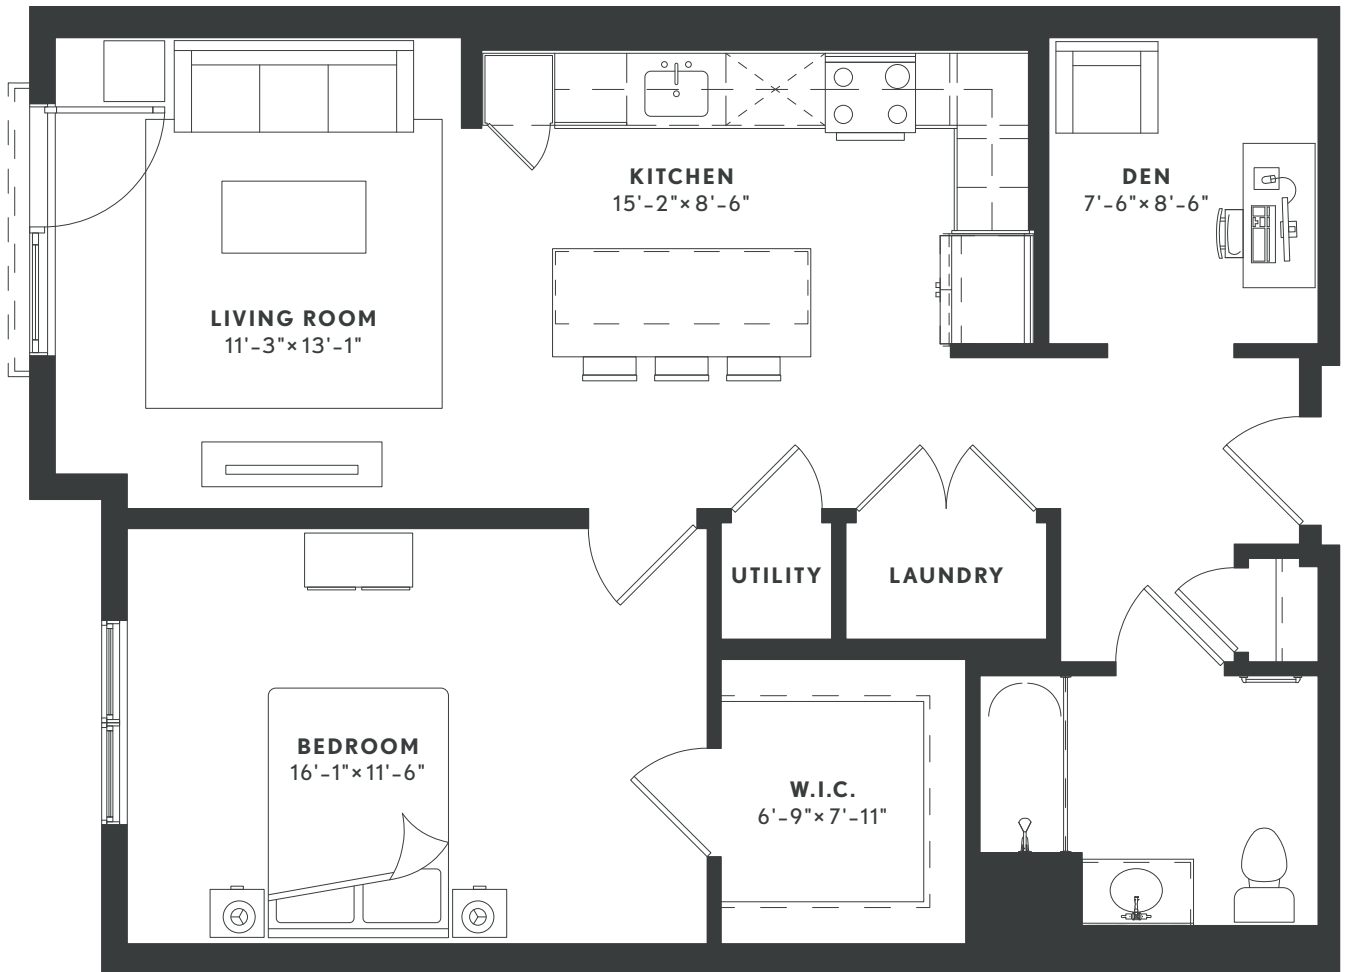

THE DOMAINE

AT
HAWTHORN
ROW

A1D

1 BED + DEN
1 BATH
909 SF

Floorplans are artist's rendering. All dimensions are approximate. Actual product and specifications may vary in dimension or detail. Not all features are available in every apartment. Prices and availability are subject to change.

THE DOMAINE

AT
HAWTHORN
ROW

A1D

1 BED + DEN
1 BATH
909 SF

■ JULIETTE

■ BALCONY / PATIO

■ TERRACE