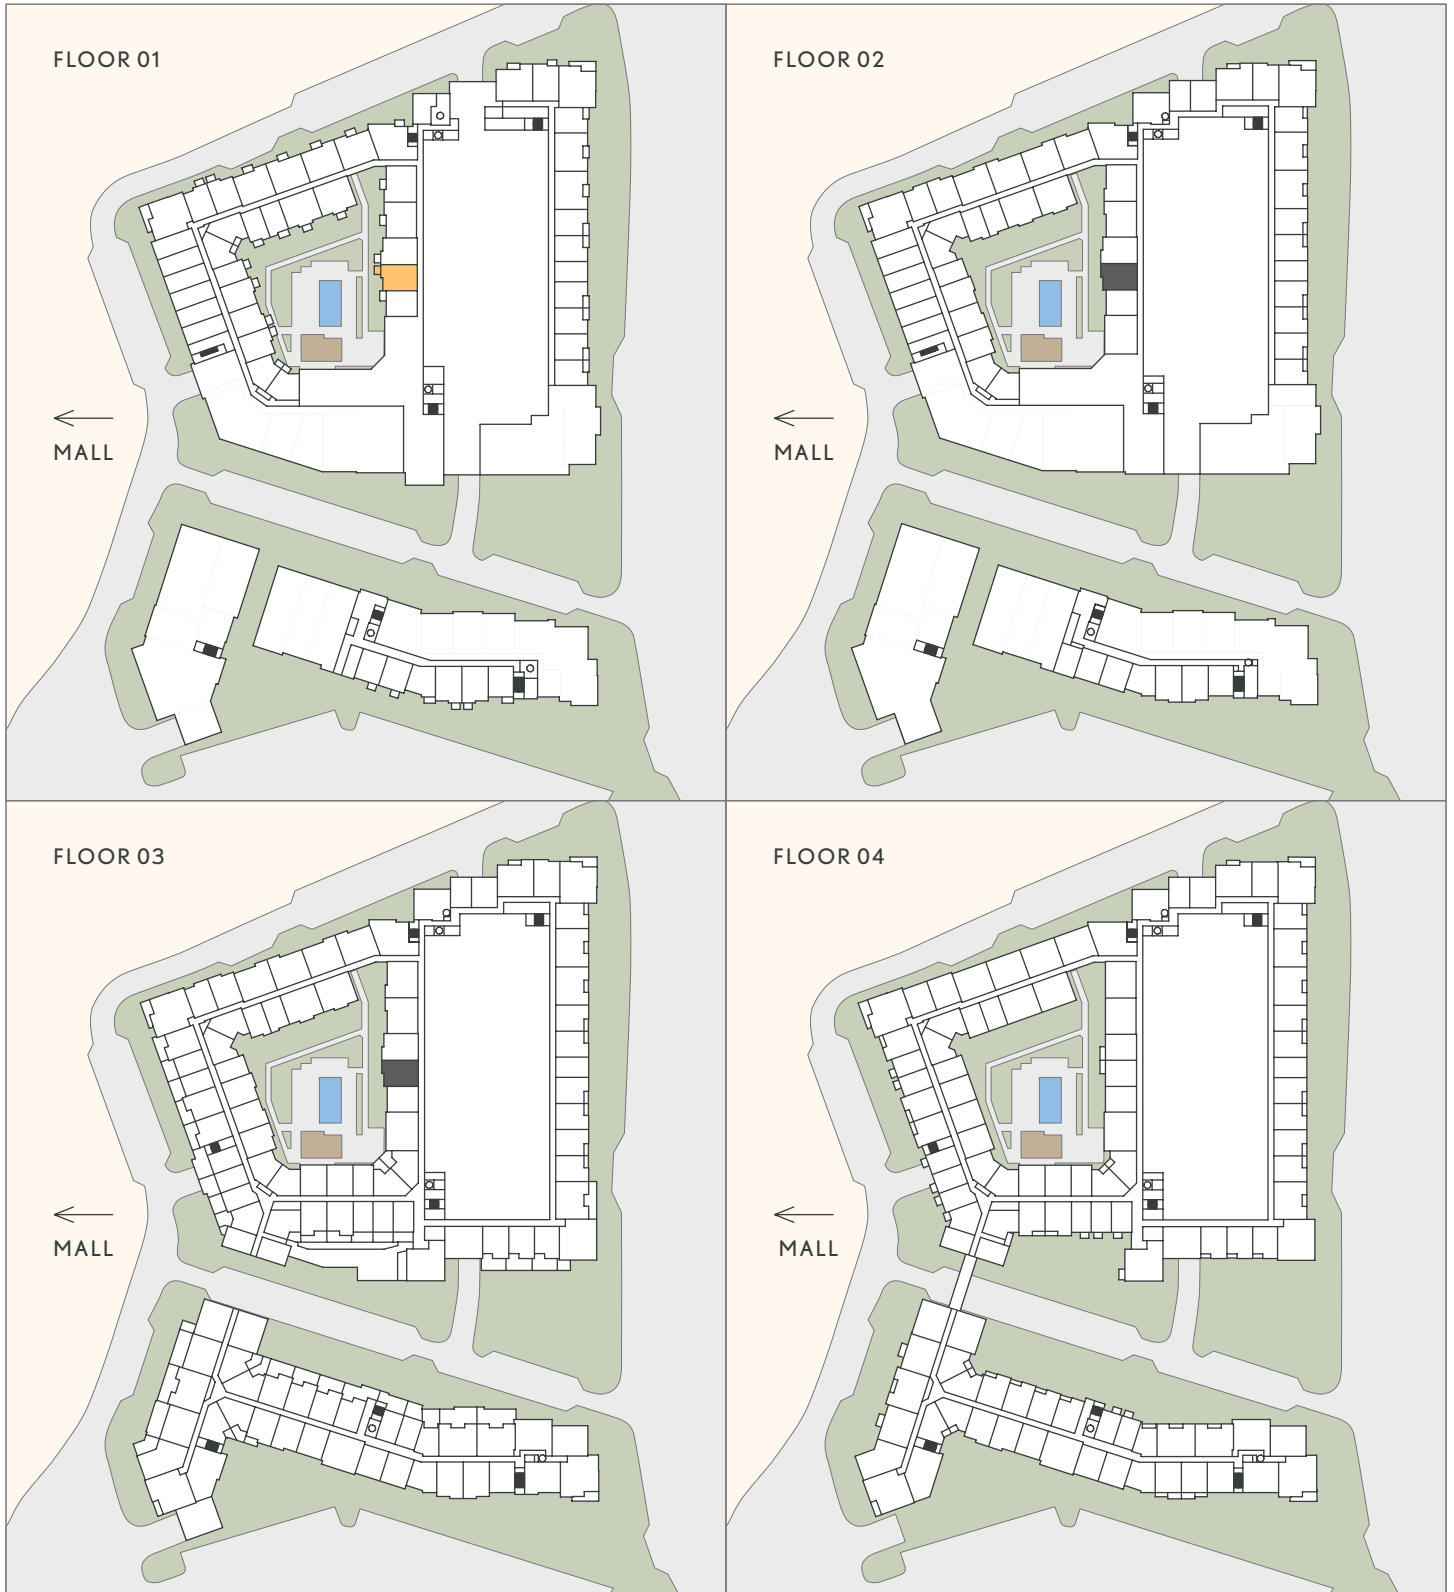

THE DOMAINE

AT
HAWTHORN
ROW

A1D

1 BED + DEN
1 BATH
909 SF

Floorplans are artist's rendering. All dimensions are approximate. Actual product and specifications may vary in dimension or detail. Not all features are available in every apartment. Prices and availability are subject to change.

THE DOMAINE

AT
HAWTHORN
ROW

A1D

1 BED + DEN
1 BATH
909 SF

■ JULIETTE

■ BALCONY / PATIO

■ TERRACE