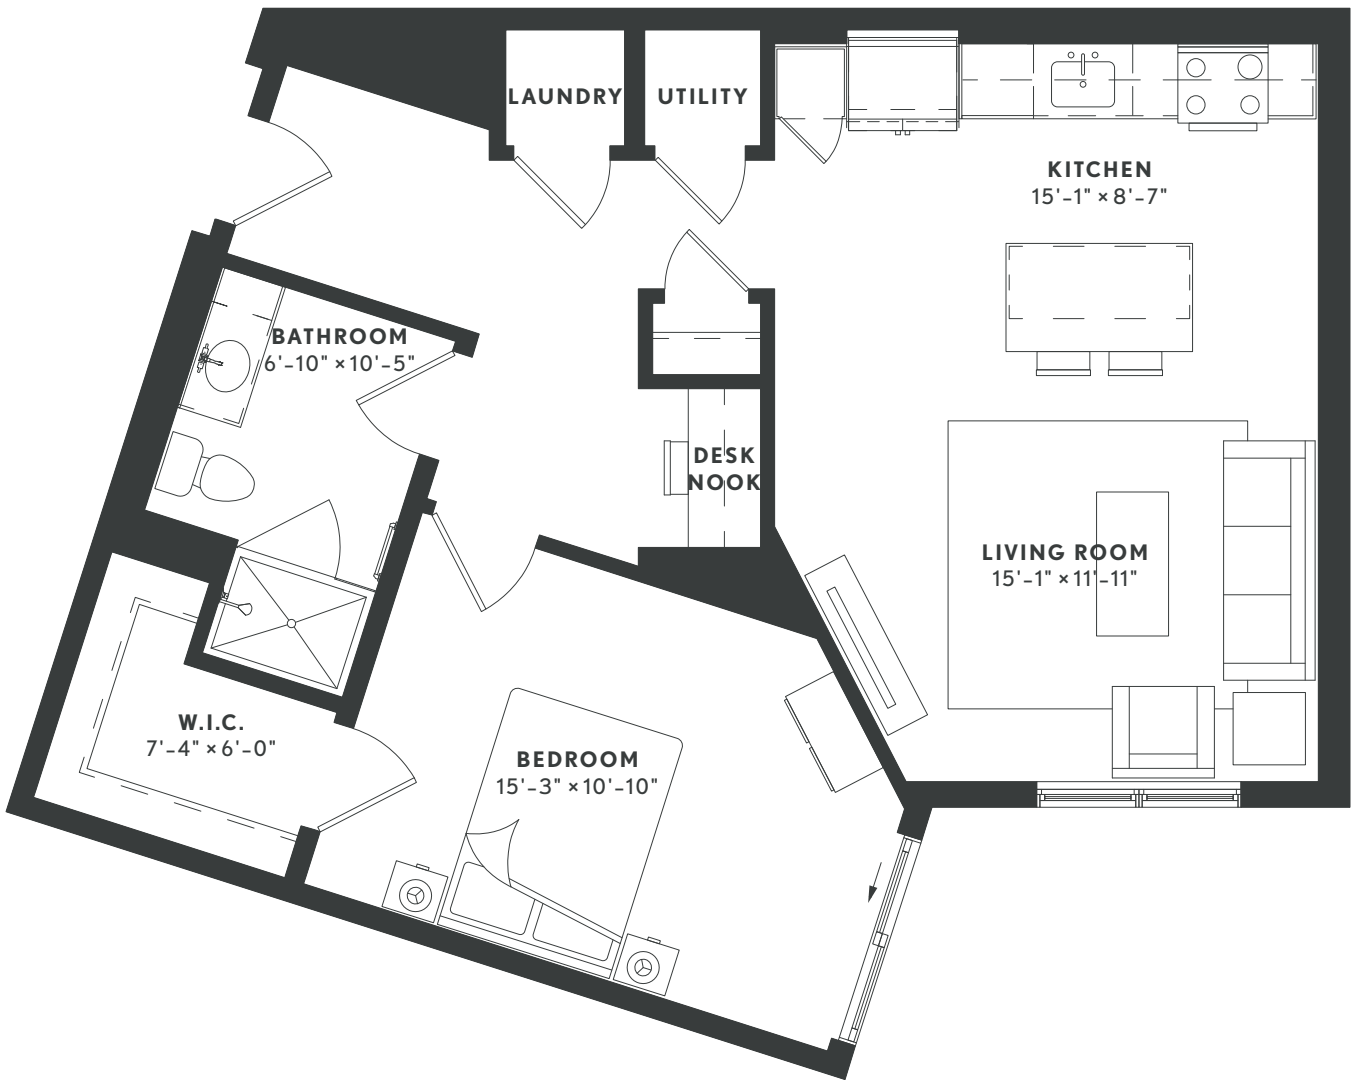

THE
DOMAINE

AT
HAWTHORN
ROW

A12

1 BEDROOM
1 BATH
813 SF

Floorplans are artist's rendering. All dimensions are approximate. Actual product and specifications may vary in dimension or detail. Not all features are available in every apartment. Prices and availability are subject to change.

THE DOMAINE

AT
HAWTHORN
ROW

A12

1 BEDROOM
1 BATH
813 SF

■ JULIETTE

■ BALCONY / PATIO

■ TERRACE