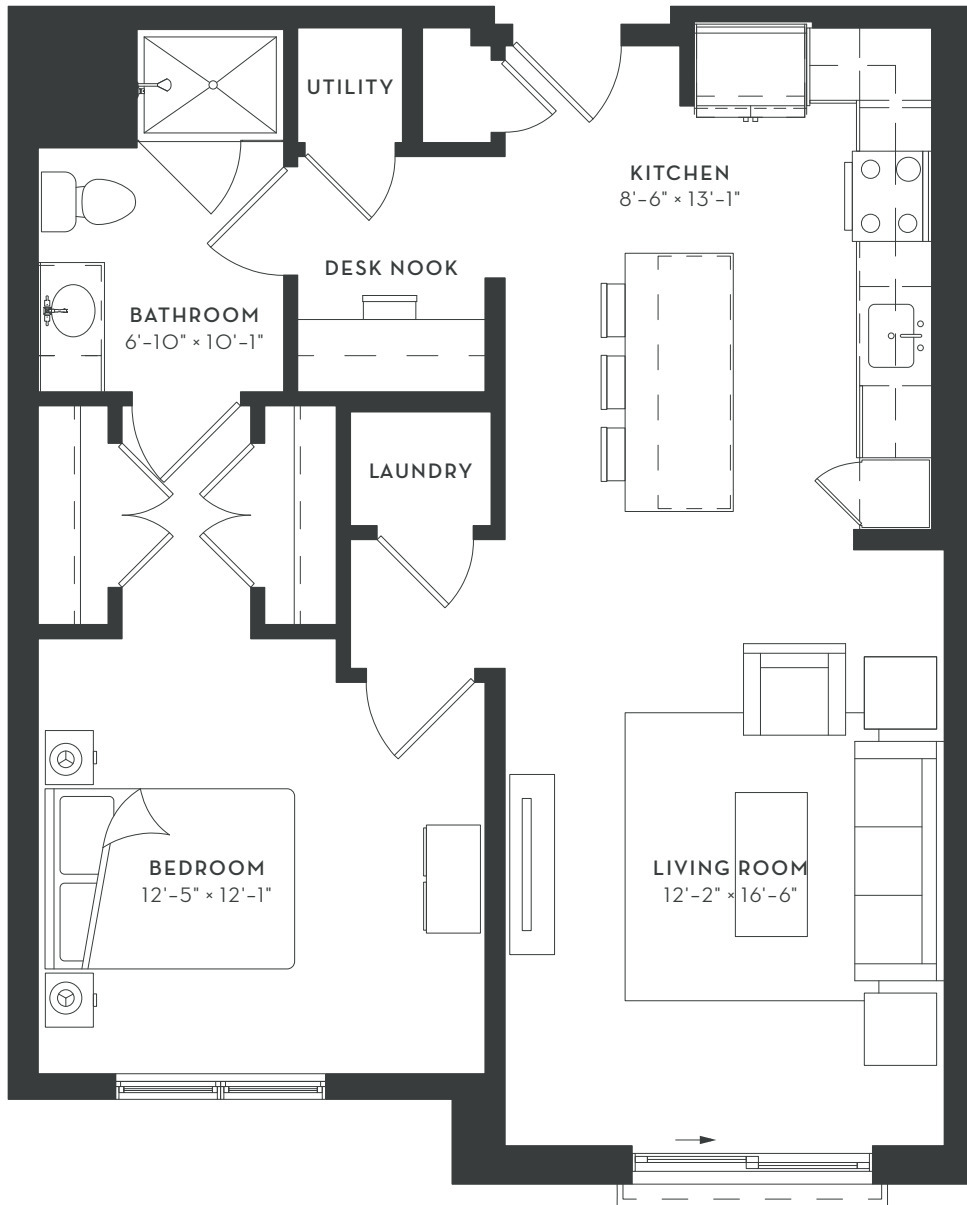

THE DOMAINE

AT
HAWTHORN
ROW

A11

1 BEDROOM
1 BATH
812 SF

Floorplans are artist's rendering. All dimensions are approximate. Actual product and specifications may vary in dimension or detail. Not all features are available in every apartment. Prices and availability are subject to change.

THE DOMAINE

AT
HAWTHORN
ROW

A11

1 BEDROOM
1 BATH
812 SF

■ JULIETTE ■ BALCONY / PATIO ■ TERRACE