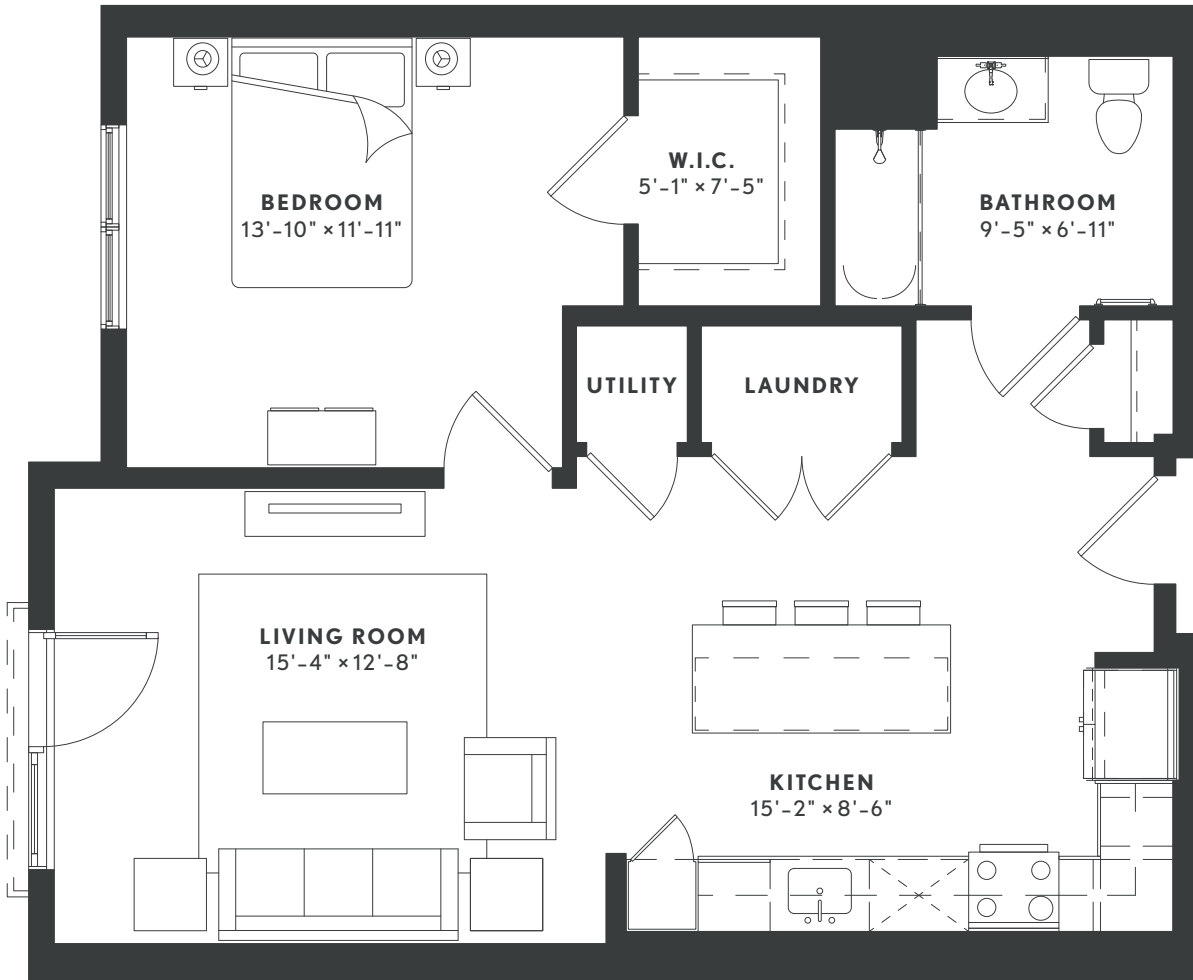

THE
DOMAINE

AT
HAWTHORN
ROW

A10

1 BEDROOM
1 BATH
811 SF

Floorplans are artist's rendering. All dimensions are approximate. Actual product and specifications may vary in dimension or detail. Not all features are available in every apartment. Prices and availability are subject to change.

THE DOMAINE

AT
HAWTHORN
ROW

A10

1 BEDROOM
1 BATH
811 SF

■ JULIETTE ■ BALCONY / PATIO ■ TERRACE