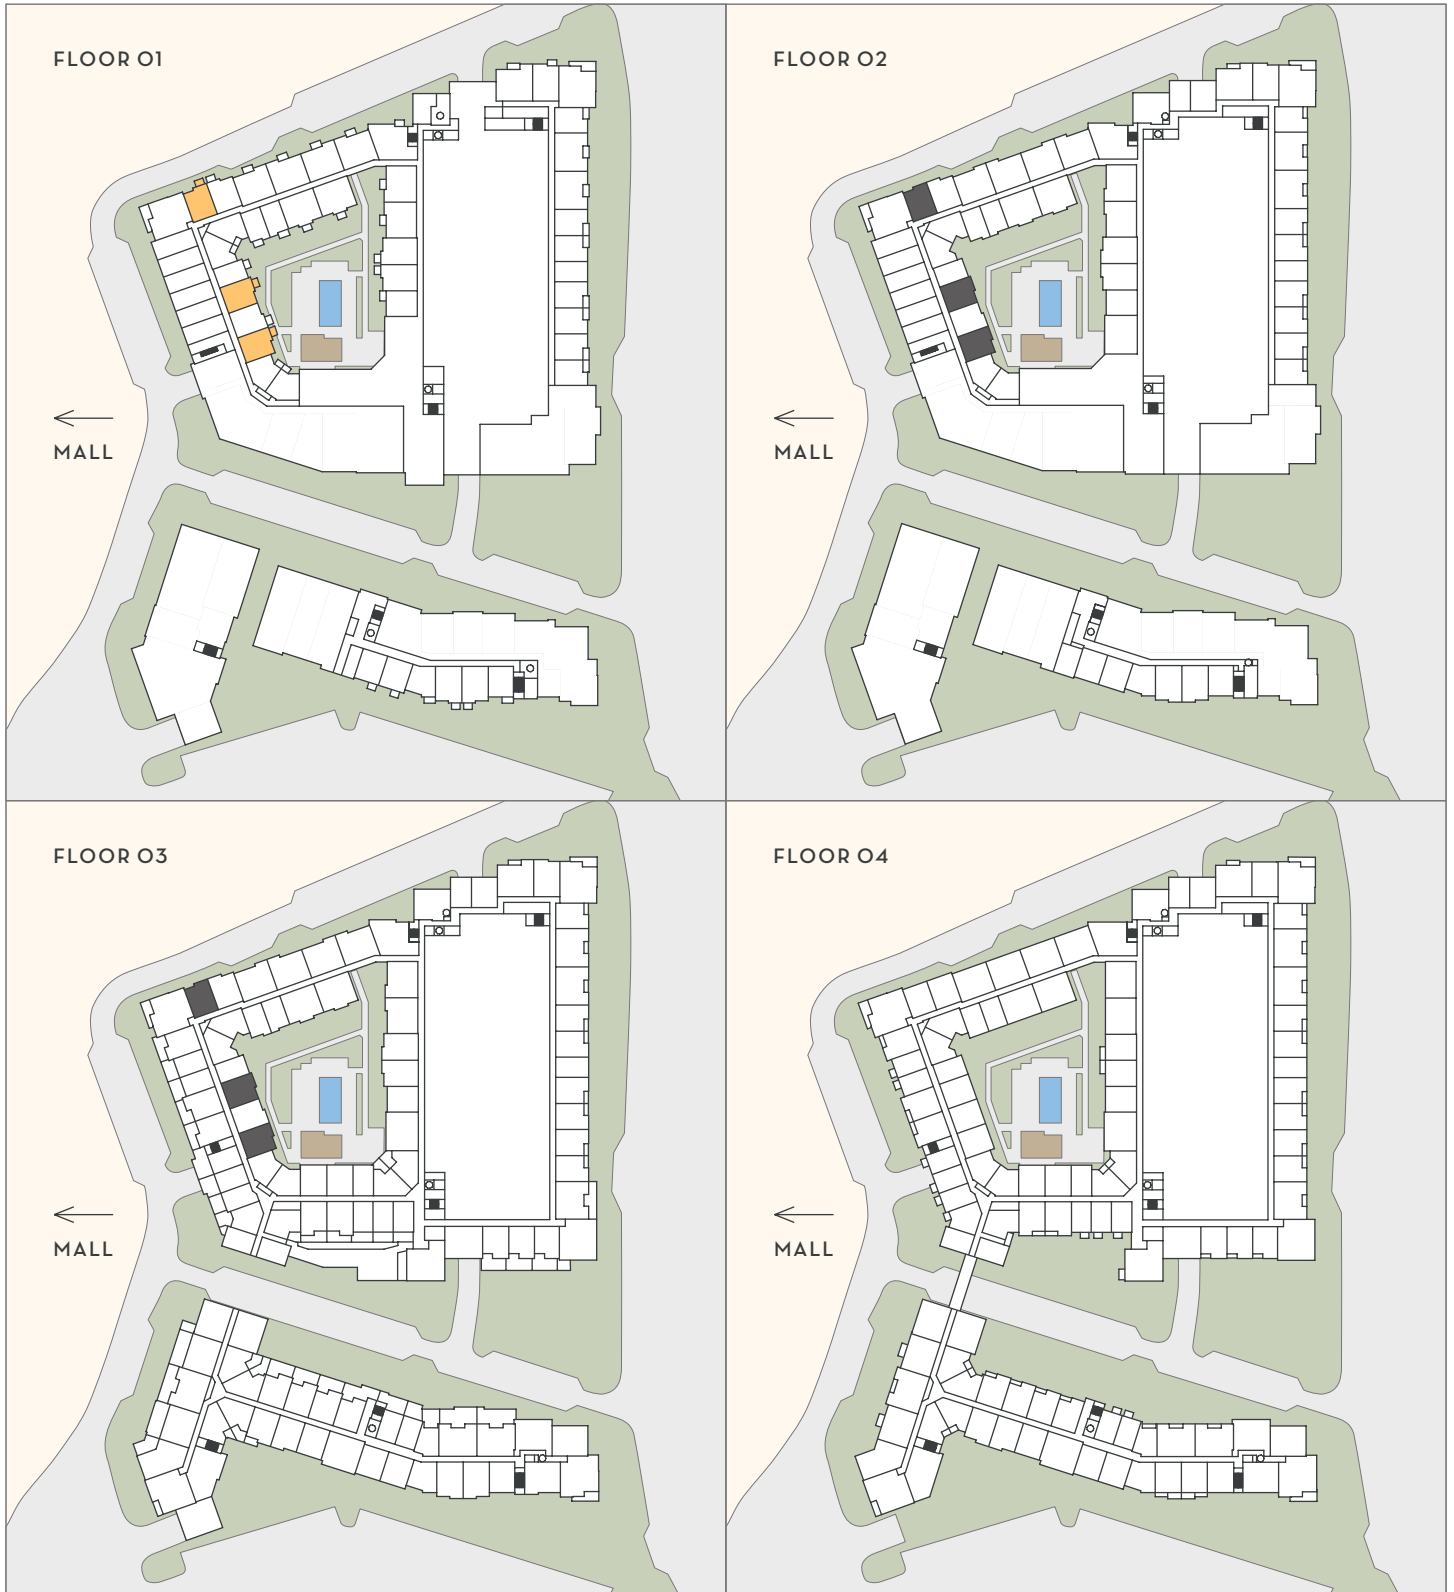

THE DOMAINE

AT
HAWTHORN
ROW

A10

1 BEDROOM
1 BATH
811 SF

Floorplans are artist's rendering. All dimensions are approximate. Actual product and specifications may vary in dimension or detail. Not all features are available in every apartment. Prices and availability are subject to change.

THE DOMAINE

AT
HAWTHORN
ROW

A10

1 BEDROOM
1 BATH
811 SF

■ JULIETTE

■ BALCONY / PATIO

■ TERRACE