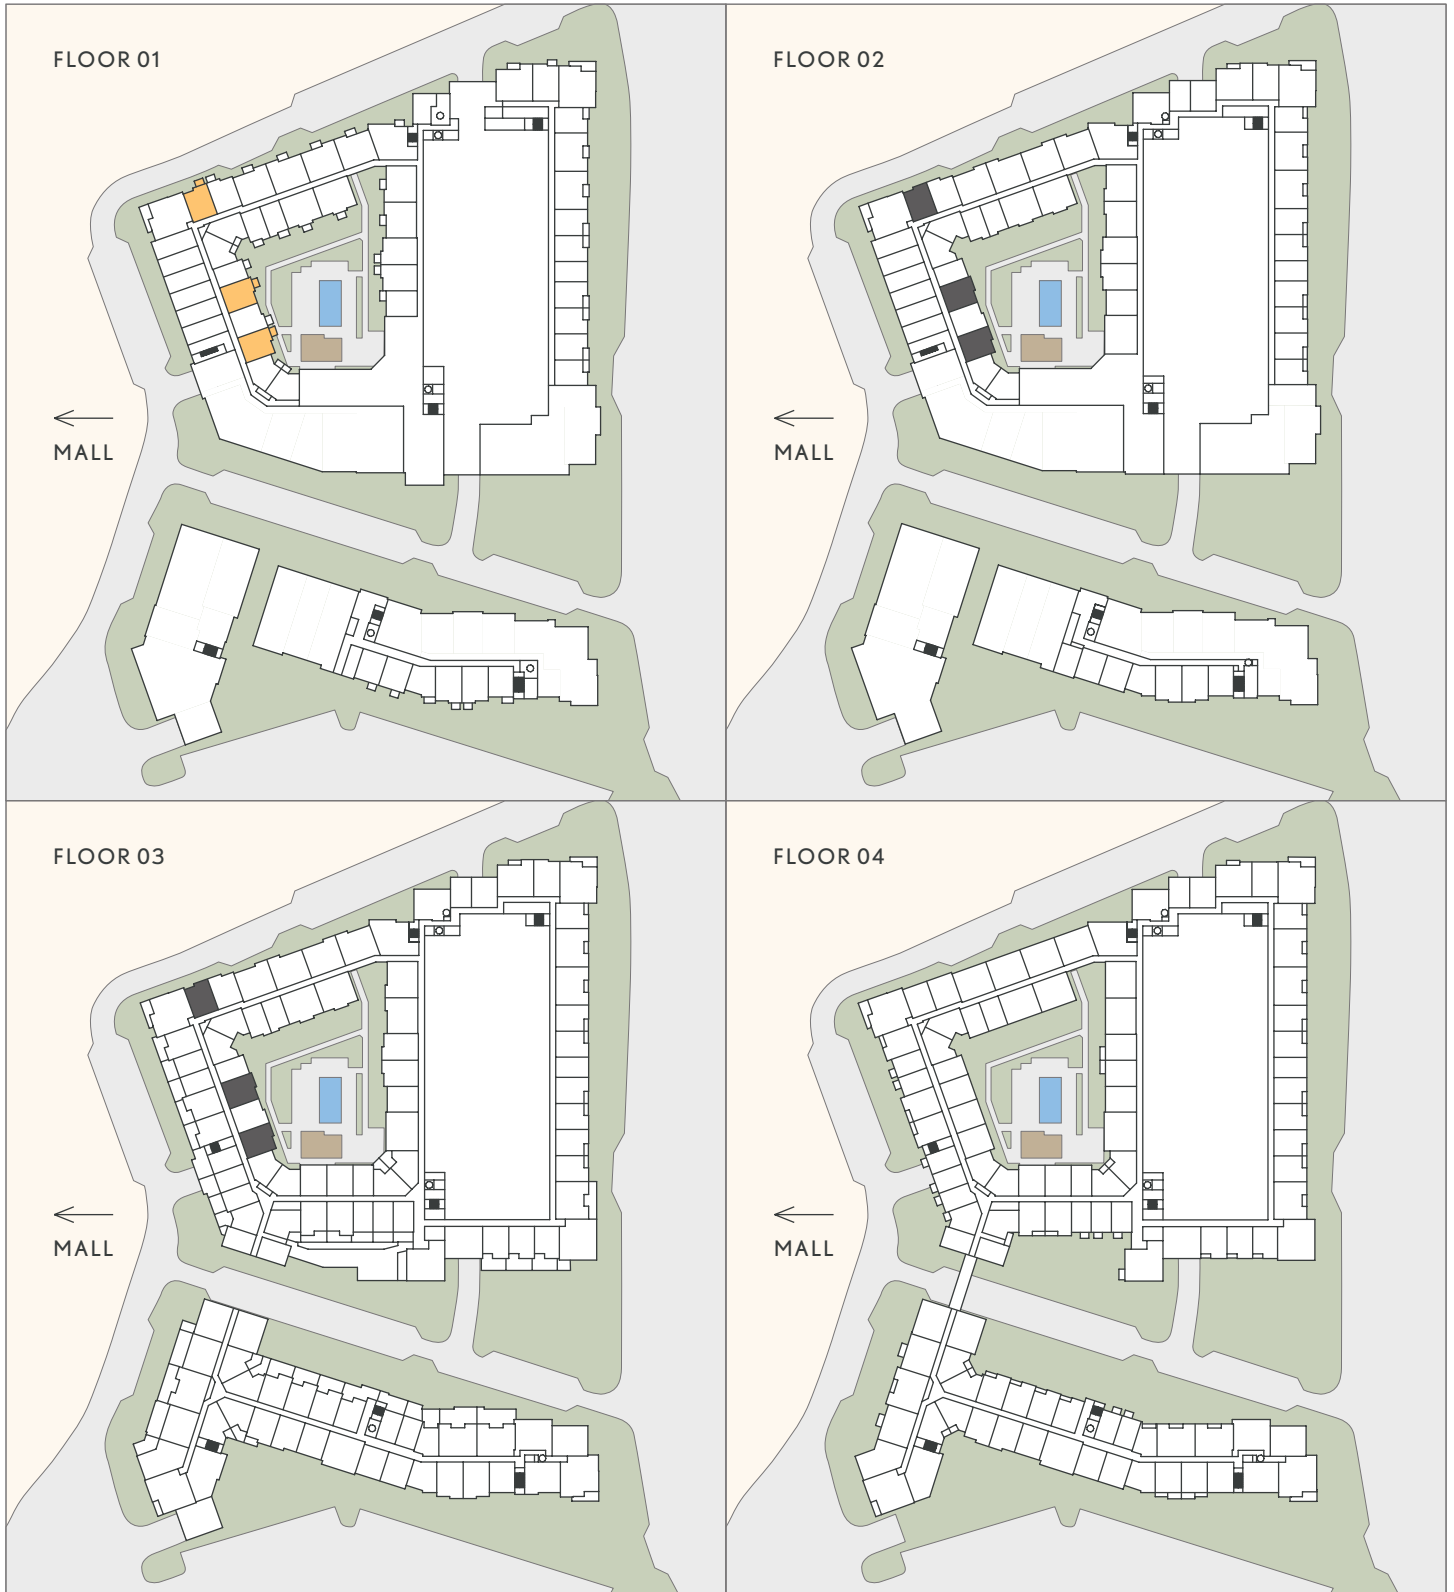

THE
DOMAINE

AT
HAWTHORN
ROW

A10

1 BEDROOM
1 BATH
811 SF

Floorplans are artist's rendering. All dimensions are approximate. Actual product and specifications may vary in dimension or detail. Not all features are available in every apartment. Prices and availability are subject to change.

THE DOMAINE

AT
HAWTHORN
ROW

A10

1 BEDROOM
1 BATH
811 SF

■ JULIETTE ■ BALCONY / PATIO ■ TERRACE