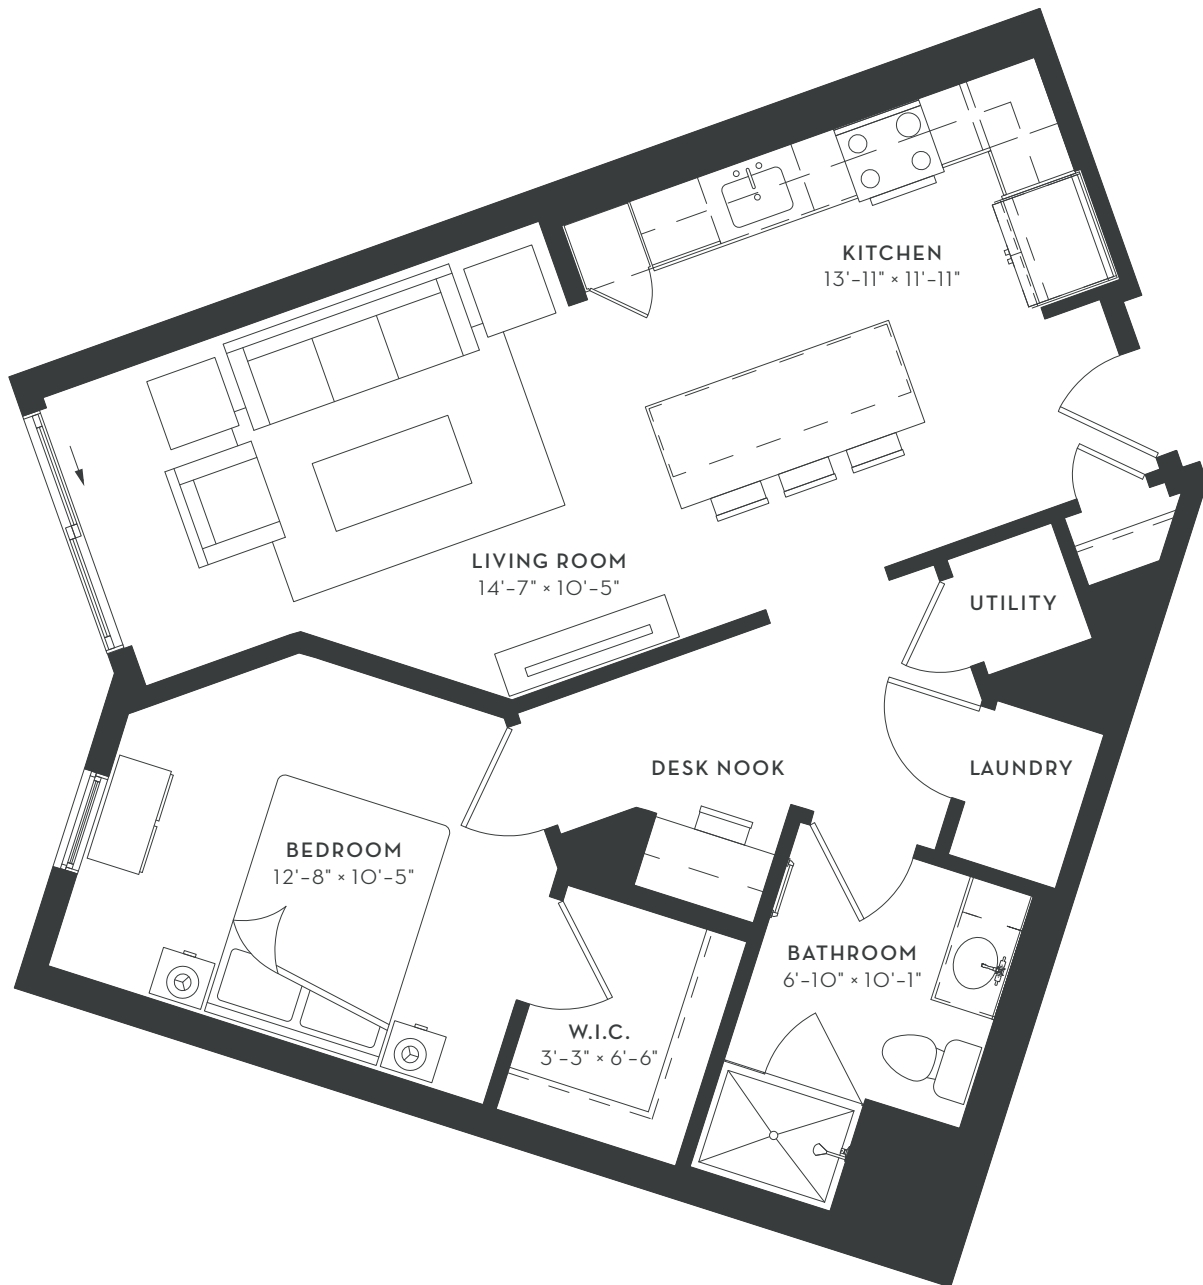

THE DOMAINE

AT
HAWTHORN
ROW

A1

1 BEDROOM
1 BATH
750 SF

THE DOMAINE

AT
HAWTHORN
ROW

A1

1 BEDROOM
1 BATH
750 SF

■ JULIETTE

■ BALCONY / PATIO

■ TERRACE