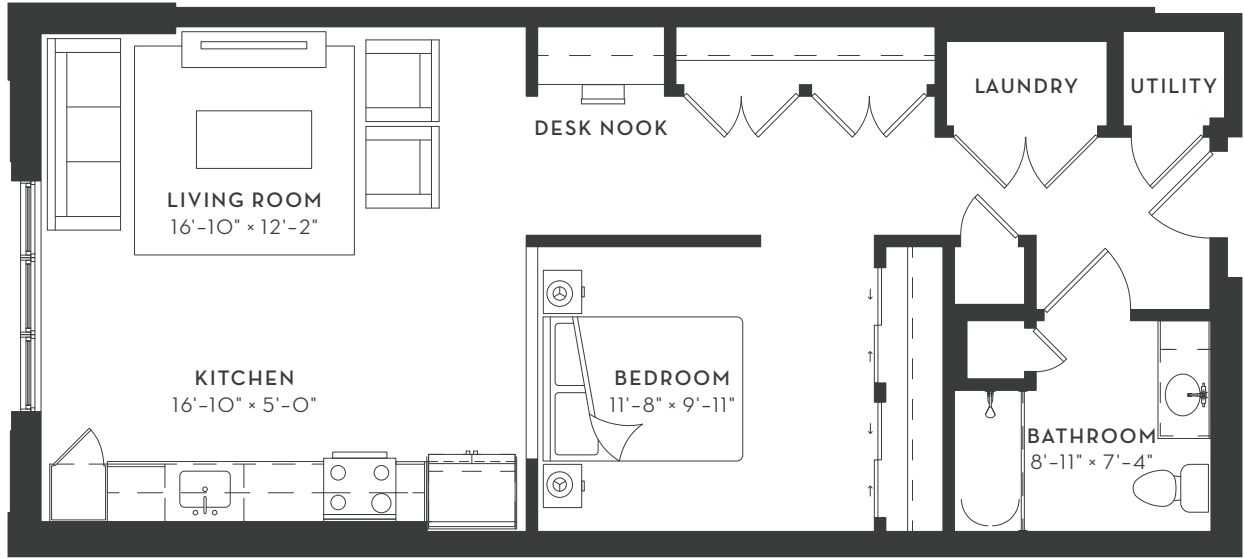

THE  
DOMAINE  
AT  
HAWTHORN  
ROW

A08

STUDIO  
1 BATH  
774 SF

Floorplans are artist's rendering. All dimensions are approximate. Actual product and specifications may vary in dimension or detail. Not all features are available in every apartment. Prices and availability are subject to change.

# THE DOMAINE

AT  
HAWTHORN  
ROW

A08

STUDIO  
1 BATH  
774 SF

■ JULIETTE

■ BALCONY / PATIO

■ TERRACE