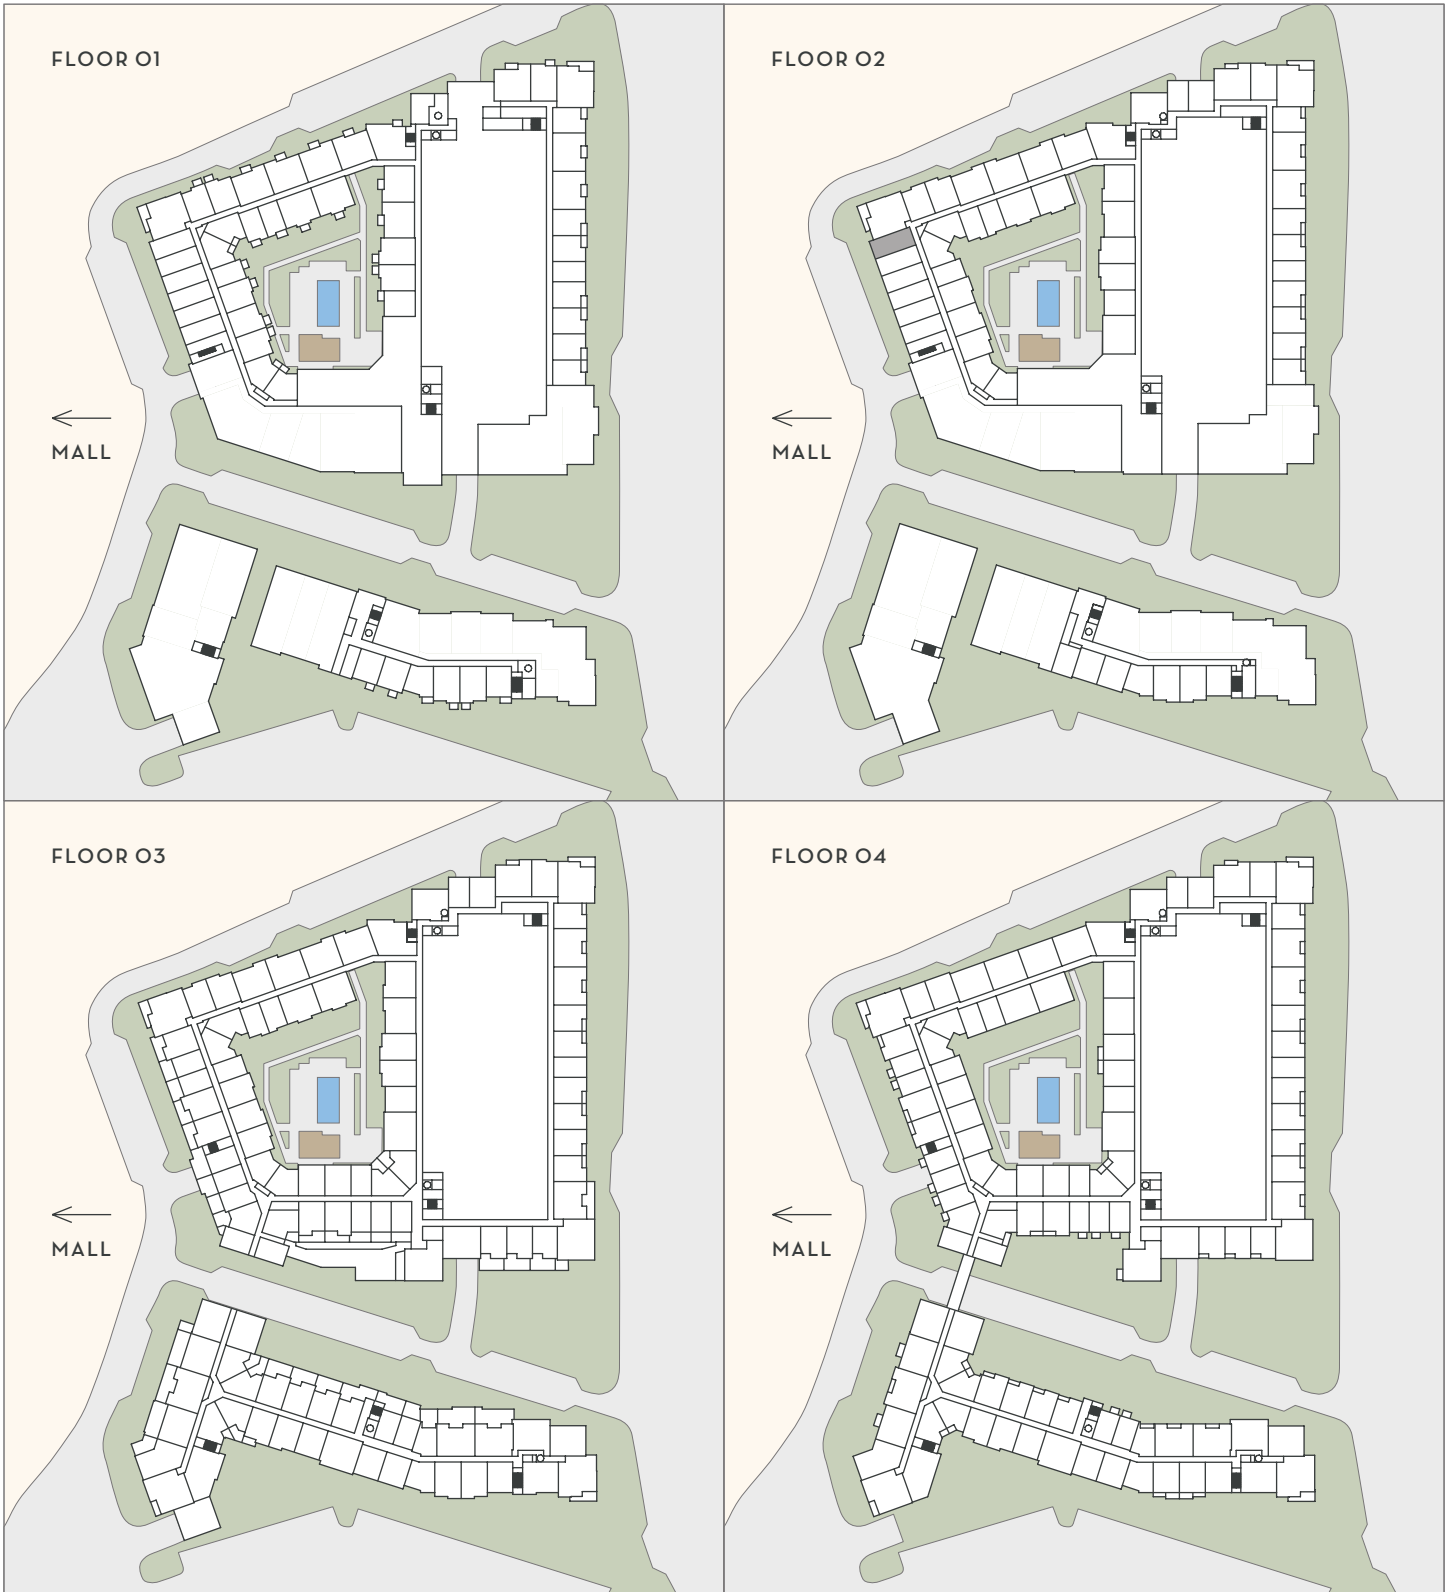

THE  
DOMAINE  
AT  
HAWTHORN  
ROW

A08

STUDIO  
1 BATH  
774 SF

Floorplans are artist's rendering. All dimensions are approximate. Actual product and specifications may vary in dimension or detail. Not all features are available in every apartment. Prices and availability are subject to change.

# THE DOMAINE

AT  
HAWTHORN  
ROW

A08

STUDIO  
1 BATH  
774 SF

■ JULIETTE

■ BALCONY / PATIO

■ TERRACE