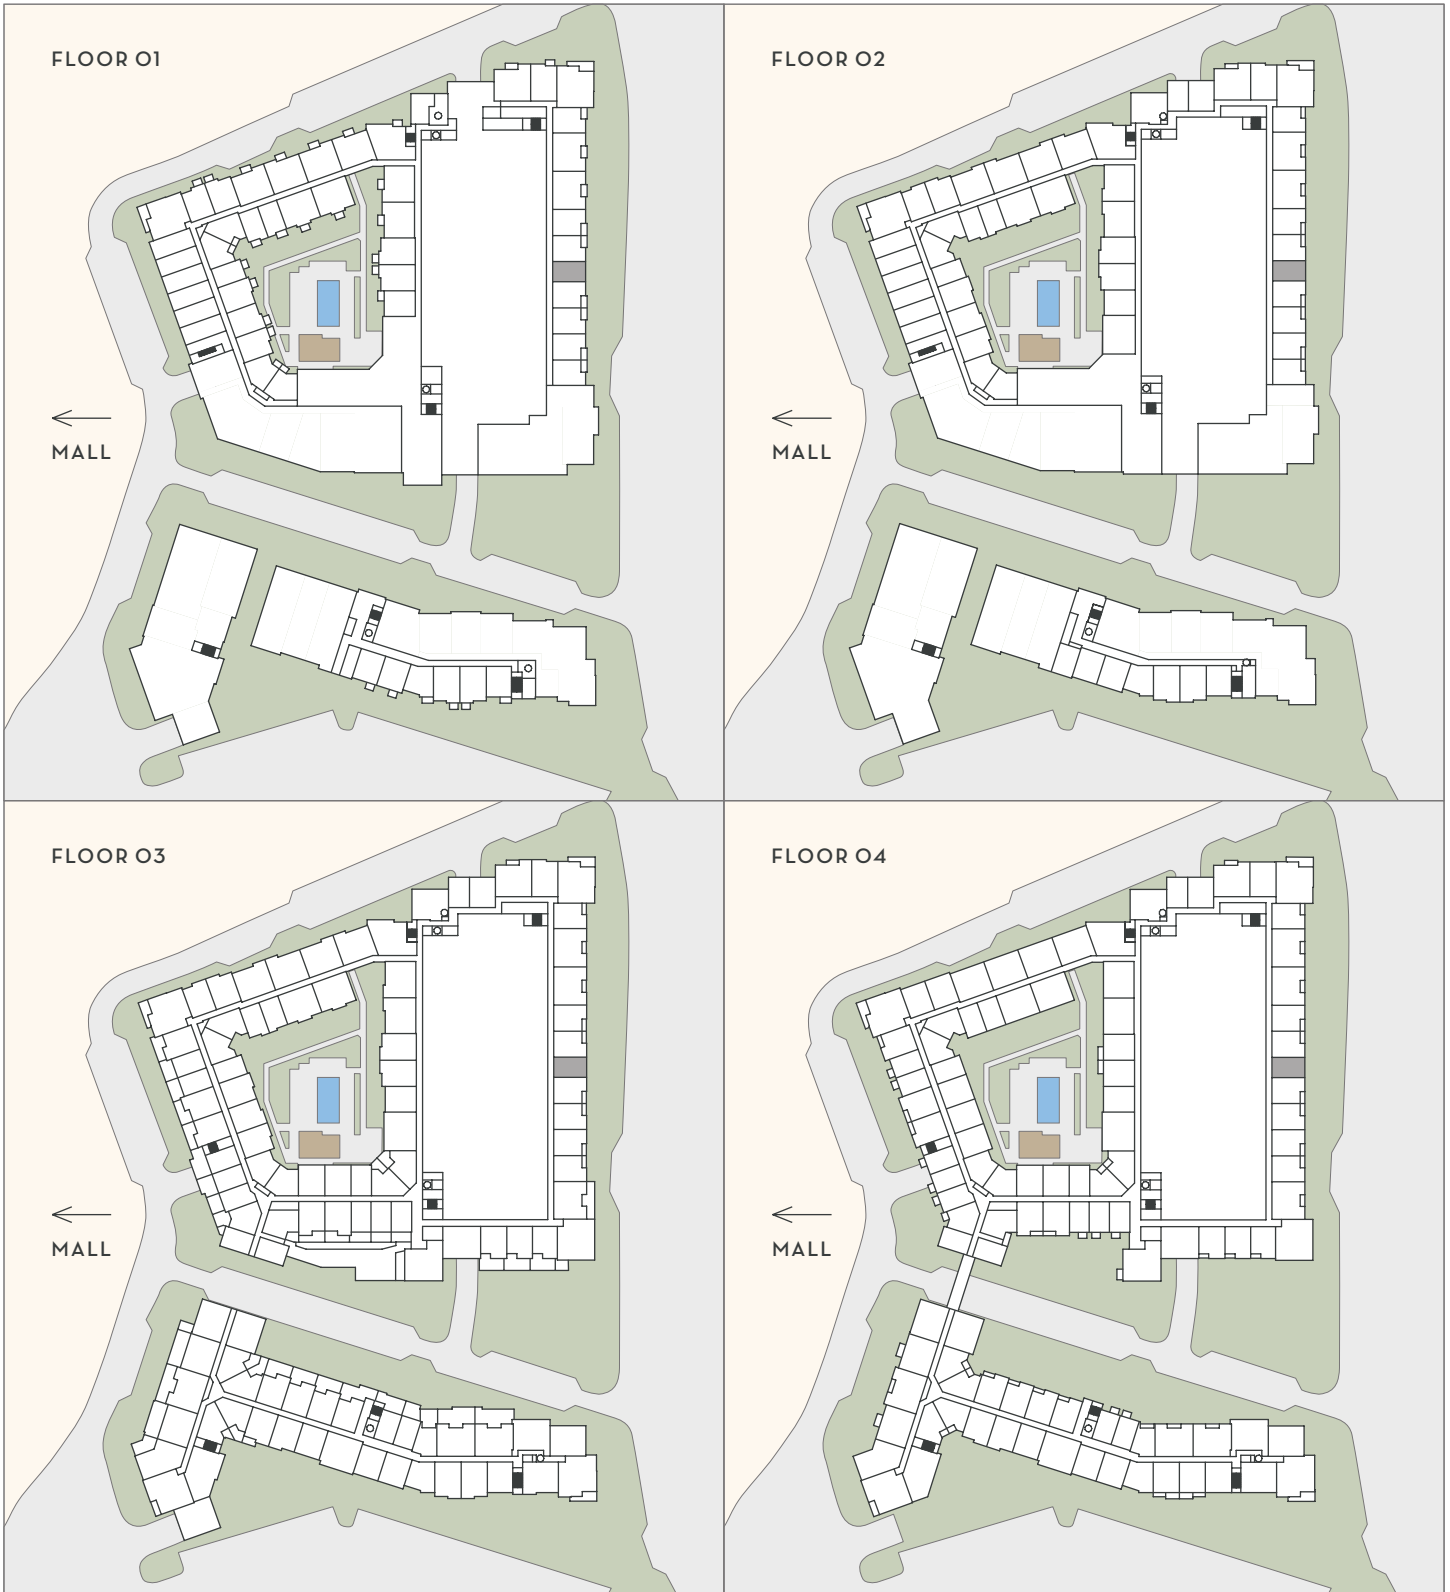

THE DOMAINE

AT
HAWTHORN
ROW

A07

STUDIO
1 BATH
645 SF

Floorplans are artist's rendering. All dimensions are approximate. Actual product and specifications may vary in dimension or detail. Not all features are available in every apartment. Prices and availability are subject to change.

THE DOMAINE

AT
HAWTHORN
ROW

A07

STUDIO
1 BATH
645 SF

■ JULIETTE ■ BALCONY / PATIO ■ TERRACE