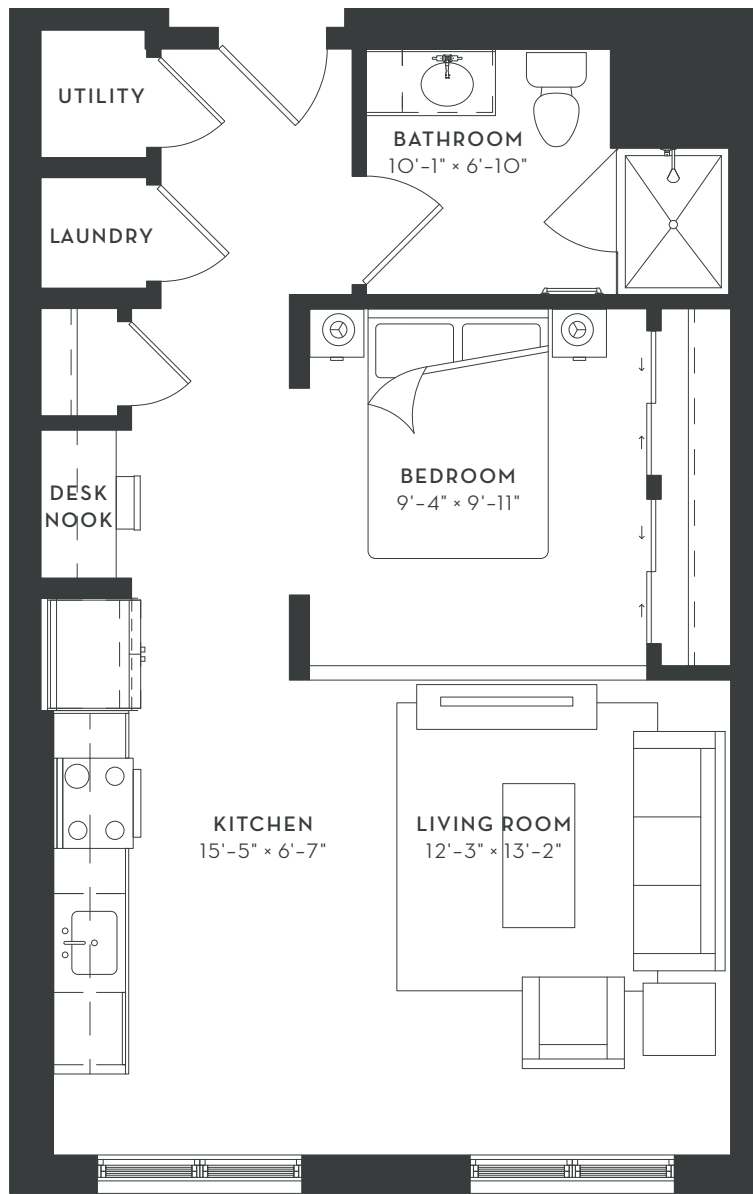

THE DOMAINE

AT
HAWTHORN
ROW

A07

STUDIO
1 BATH
645 SF

Floorplans are artist's rendering. All dimensions are approximate. Actual product and specifications may vary in dimension or detail. Not all features are available in every apartment. Prices and availability are subject to change.

THE DOMAINE

AT
HAWTHORN
ROW

A07

STUDIO
1 BATH
645 SF

■ JULIETTE ■ BALCONY / PATIO ■ TERRACE