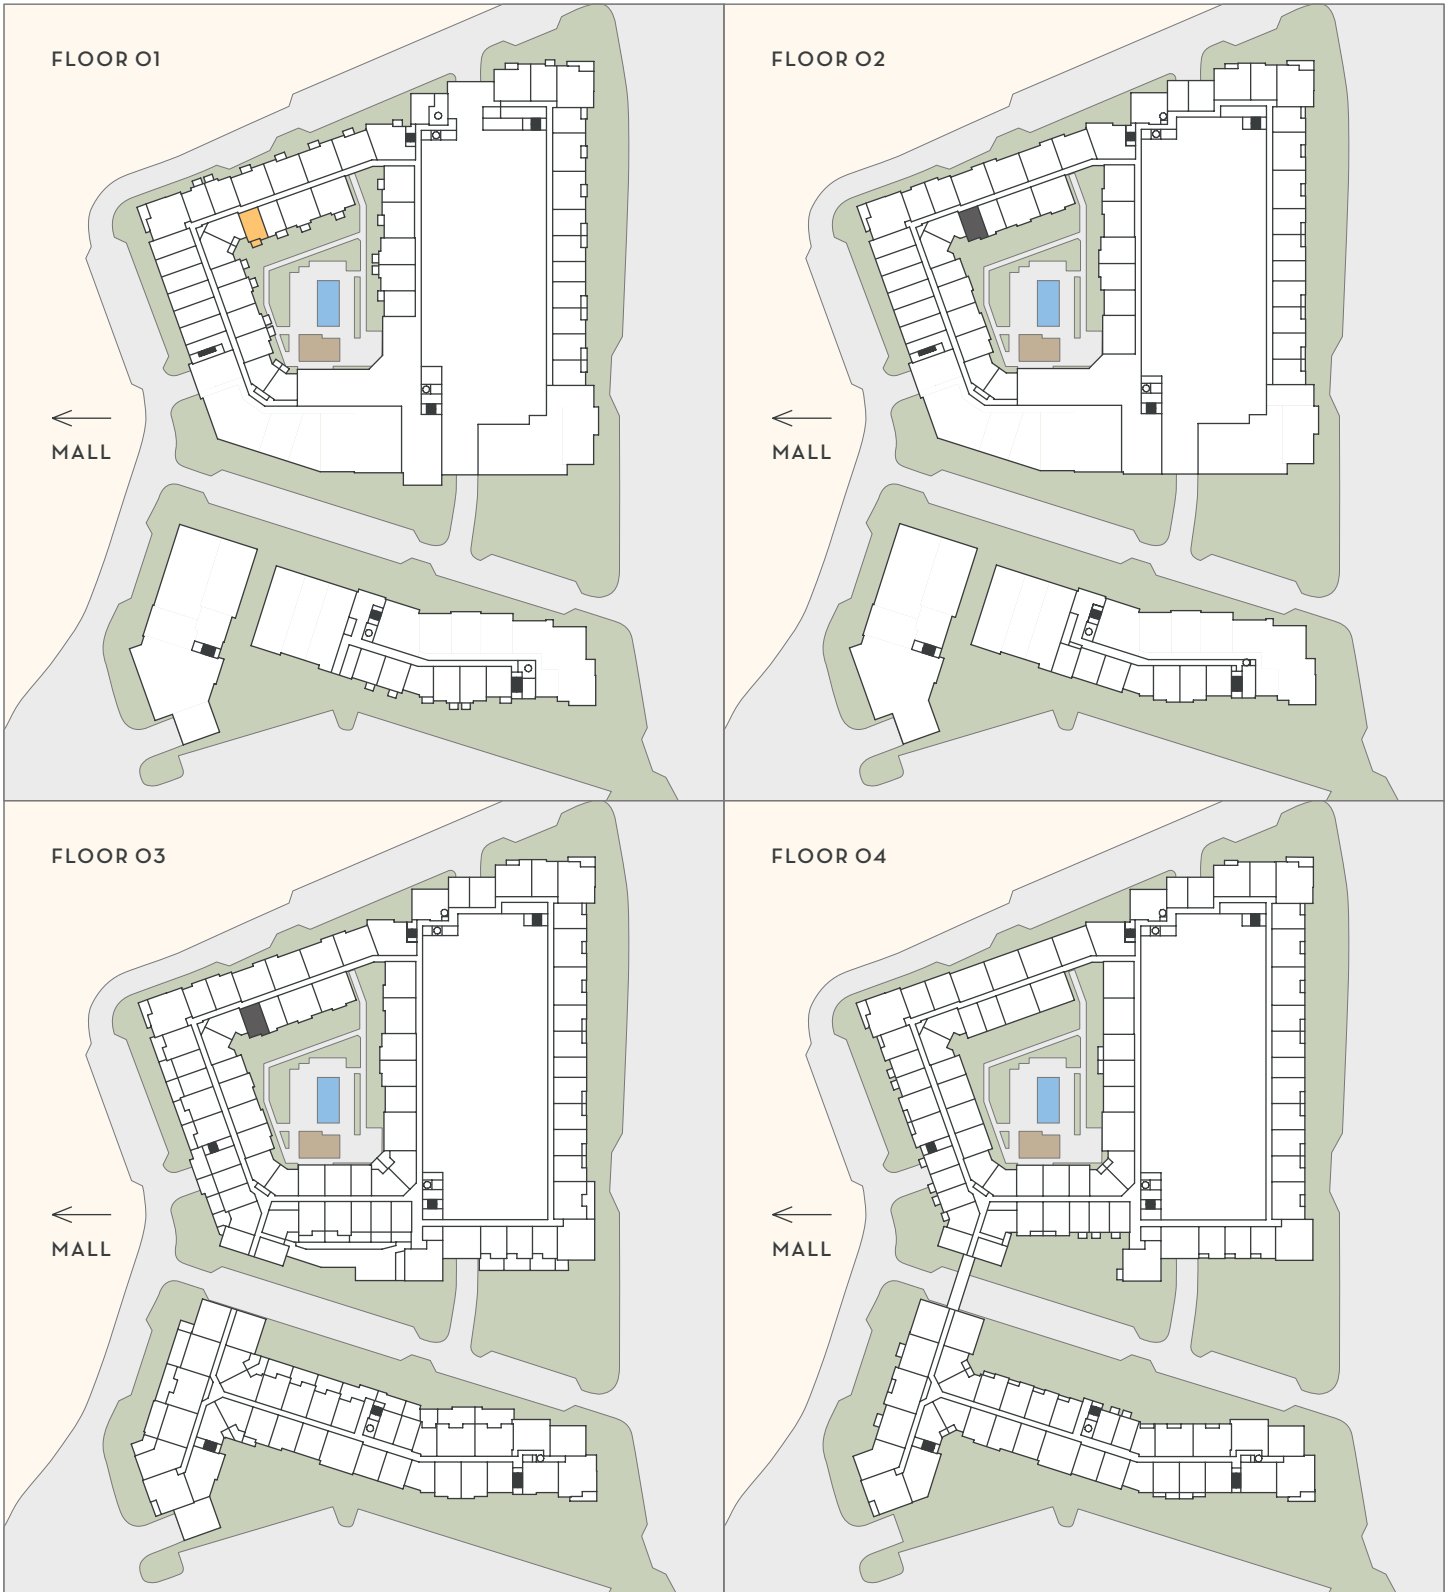

THE DOMAINE

AT
HAWTHORN
ROW

AO6

STUDIO
1 BATH
616 SF

Floorplans are artist's rendering. All dimensions are approximate. Actual product and specifications may vary in dimension or detail. Not all features are available in every apartment. Prices and availability are subject to change.

THE DOMAINE

AT
HAWTHORN
ROW

AO6

STUDIO
1 BATH
616 SF

■ JULIETTE

■ BALCONY / PATIO

■ TERRACE