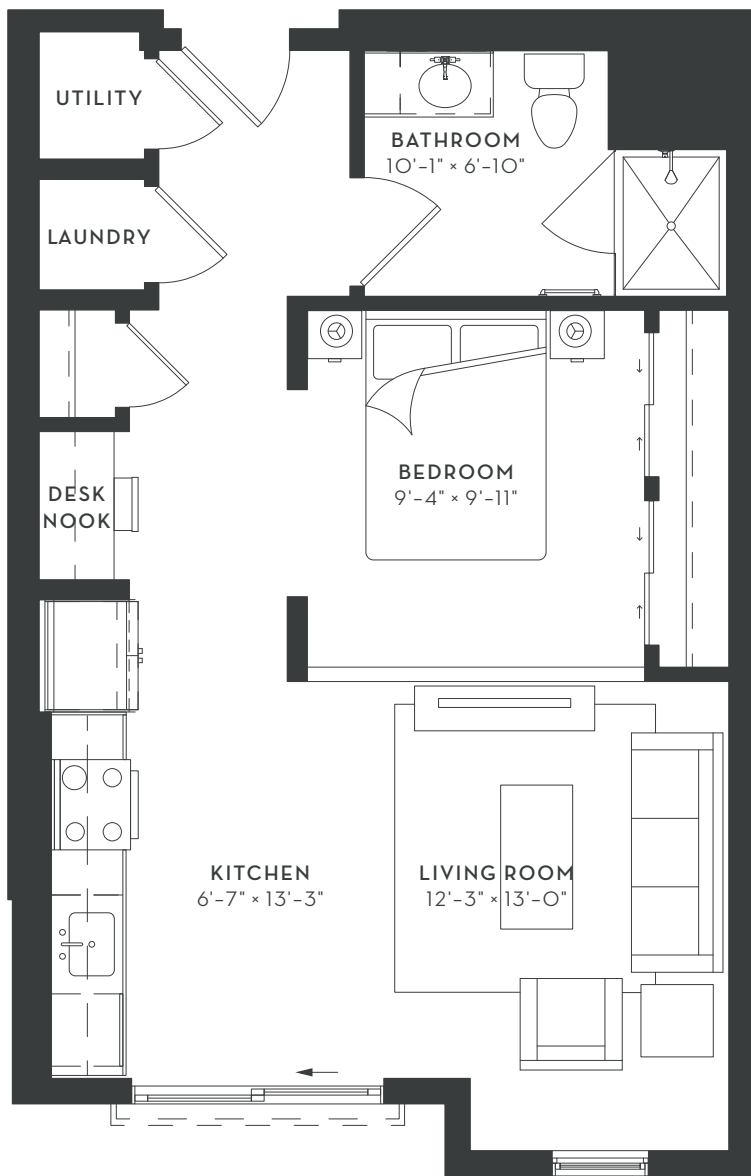

THE DOMAINE

AT
HAWTHORN
ROW

AO6

STUDIO
1 BATH
616 SF

Floorplans are artist's rendering. All dimensions are approximate. Actual product and specifications may vary in dimension or detail. Not all features are available in every apartment. Prices and availability are subject to change.

THE DOMAINE

AT
HAWTHORN
ROW

AO6

STUDIO
1 BATH
616 SF

■ JULIETTE

■ BALCONY / PATIO

■ TERRACE