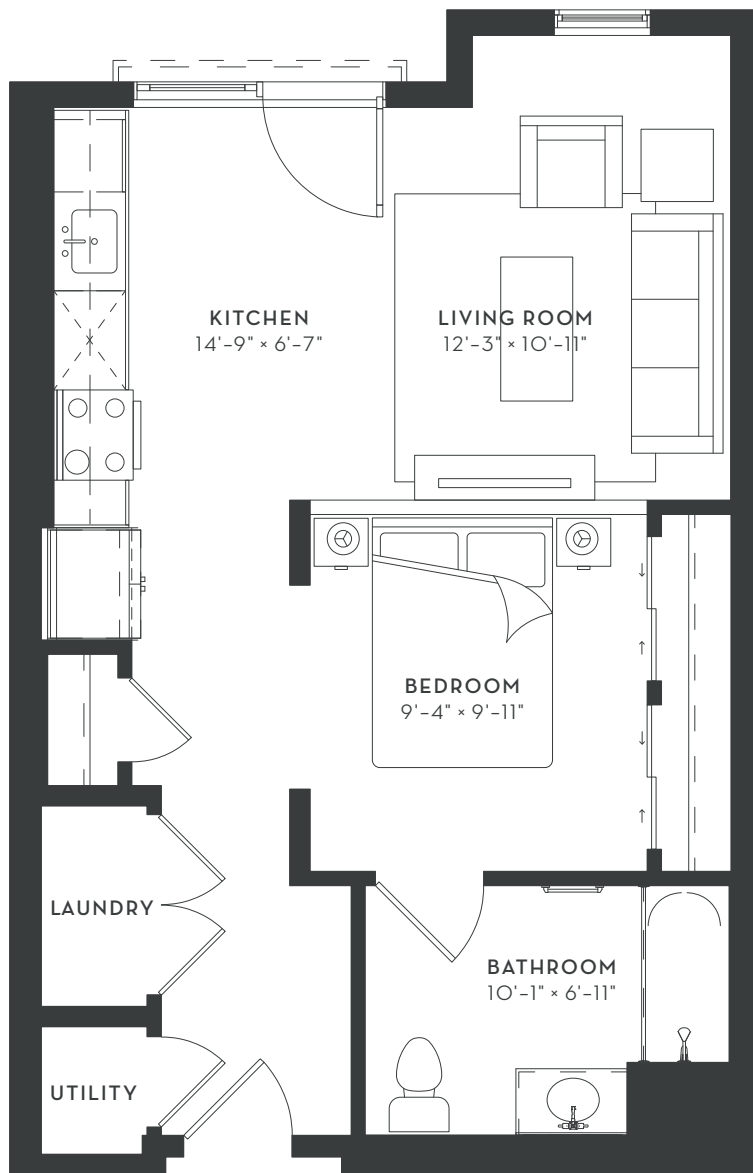

THE DOMAINE

AT
HAWTHORN
ROW

A05

STUDIO
1 BATH
614 SF

Floorplans are artist's rendering. All dimensions are approximate. Actual product and specifications may vary in dimension or detail. Not all features are available in every apartment. Prices and availability are subject to change.

THE DOMAINE

AT
HAWTHORN
ROW

A05

STUDIO
1 BATH
614 SF

■ JULIETTE

■ BALCONY / PATIO

■ TERRACE