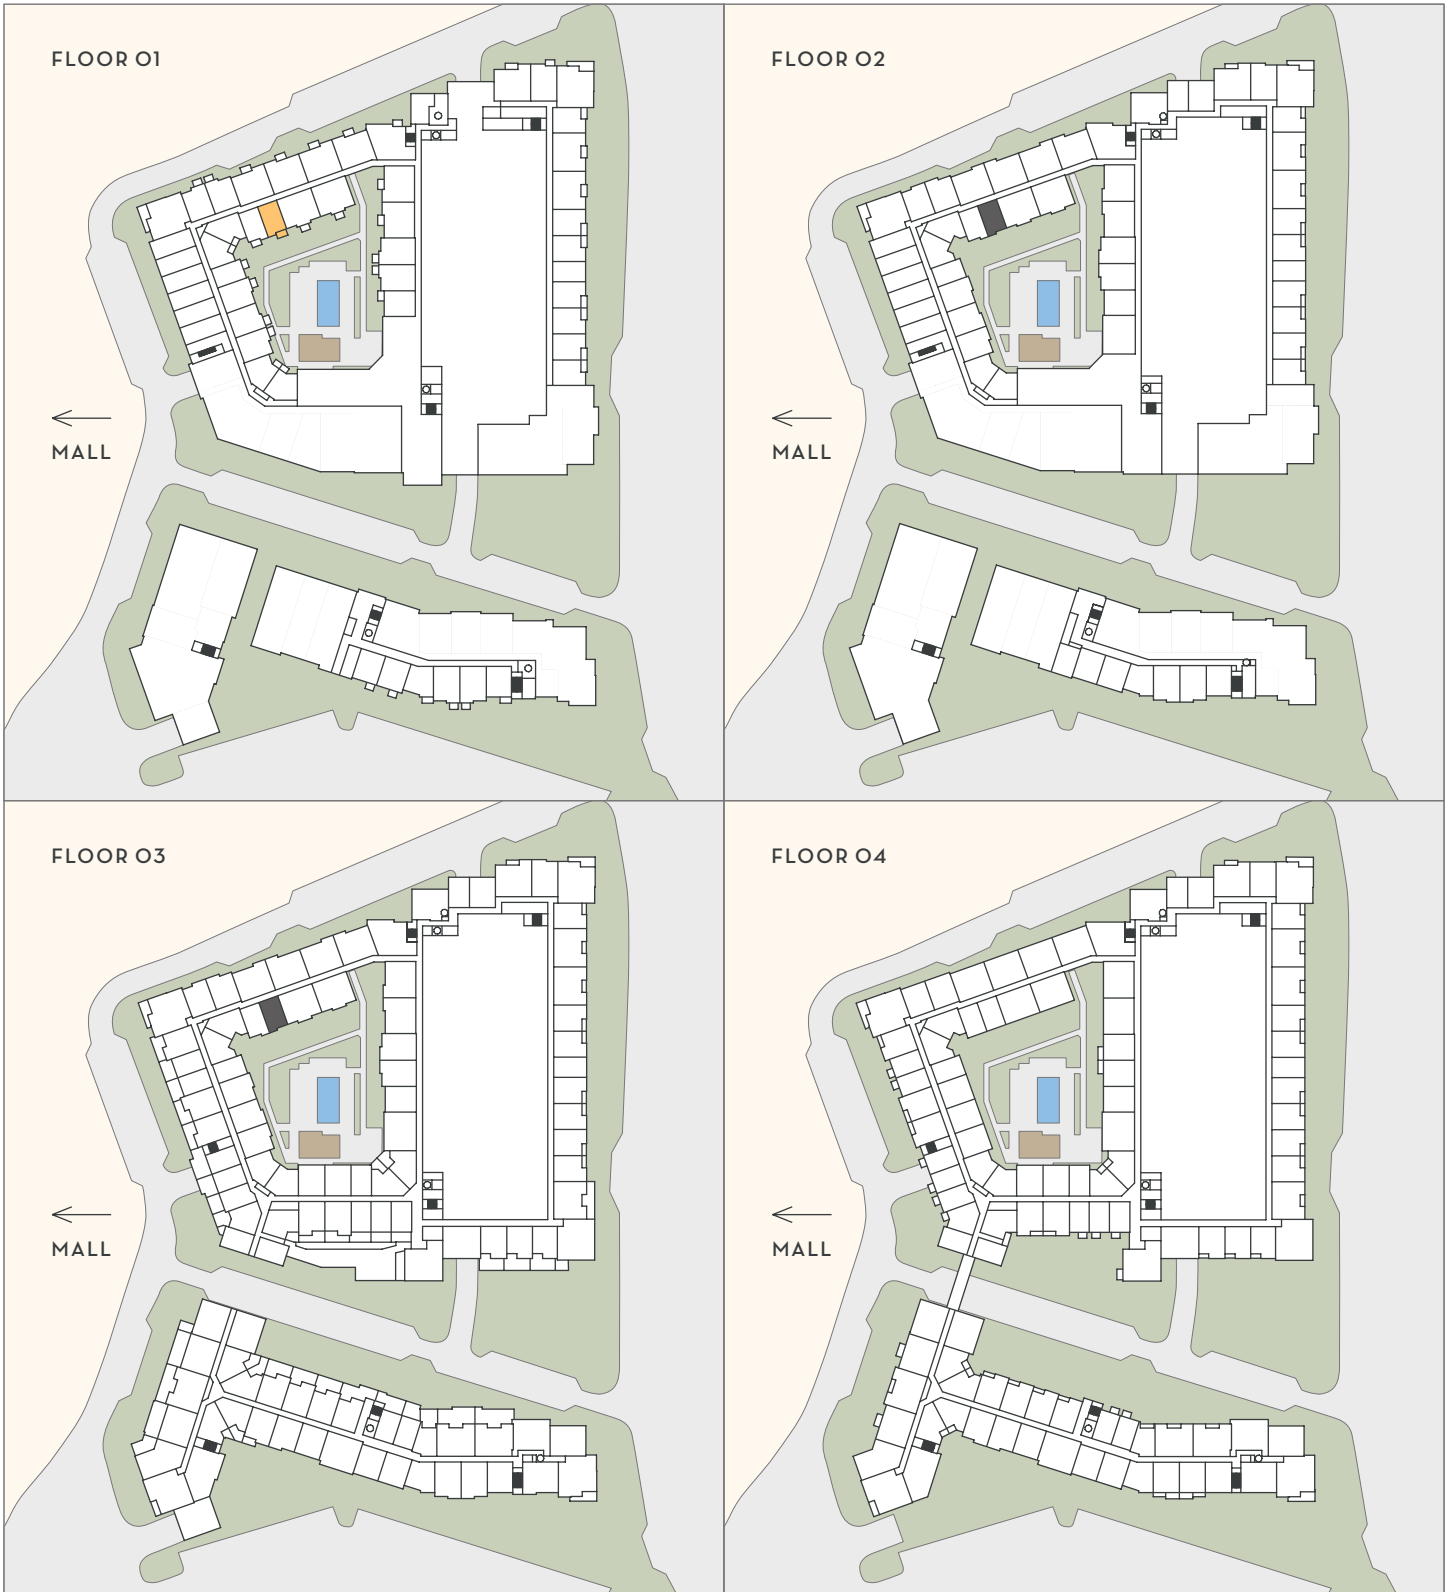

THE DOMAINE

AT
HAWTHORN
ROW

A05

STUDIO
1 BATH
614 SF

Floorplans are artist's rendering. All dimensions are approximate. Actual product and specifications may vary in dimension or detail. Not all features are available in every apartment. Prices and availability are subject to change.

THE DOMAINE

AT
HAWTHORN
ROW

A05

STUDIO
1 BATH
614 SF

■ JULIETTE

■ BALCONY / PATIO

■ TERRACE