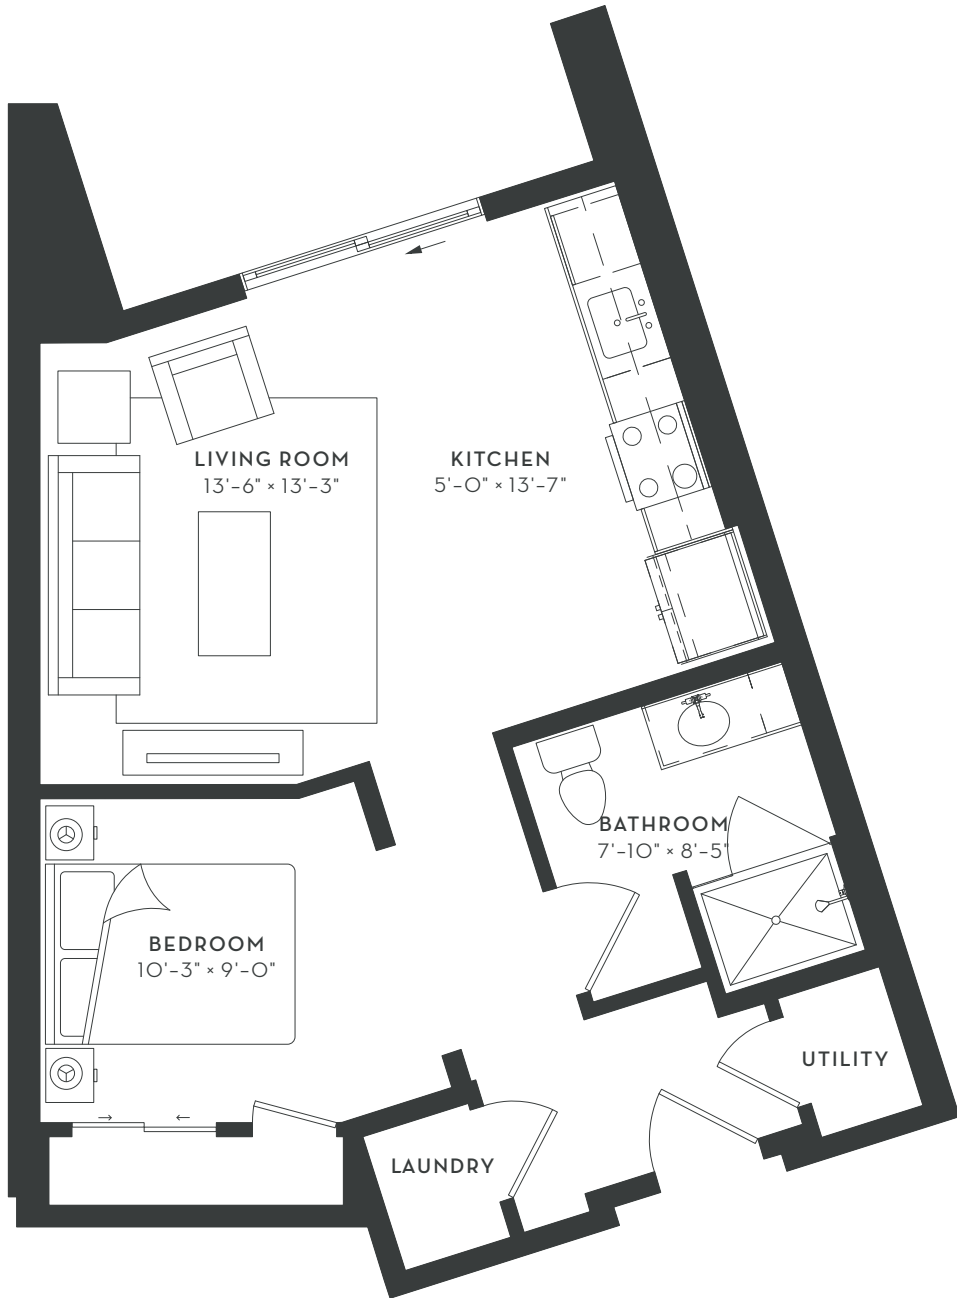

THE
DOMAINE

AT
HAWTHORN
ROW

A03

STUDIO
1 BATH
601 SF

Floorplans are artist's rendering. All dimensions are approximate. Actual product and specifications may vary in dimension or detail. Not all features are available in every apartment. Prices and availability are subject to change.

THE DOMAINE

AT
HAWTHORN
ROW

A03

STUDIO
1 BATH
601 SF