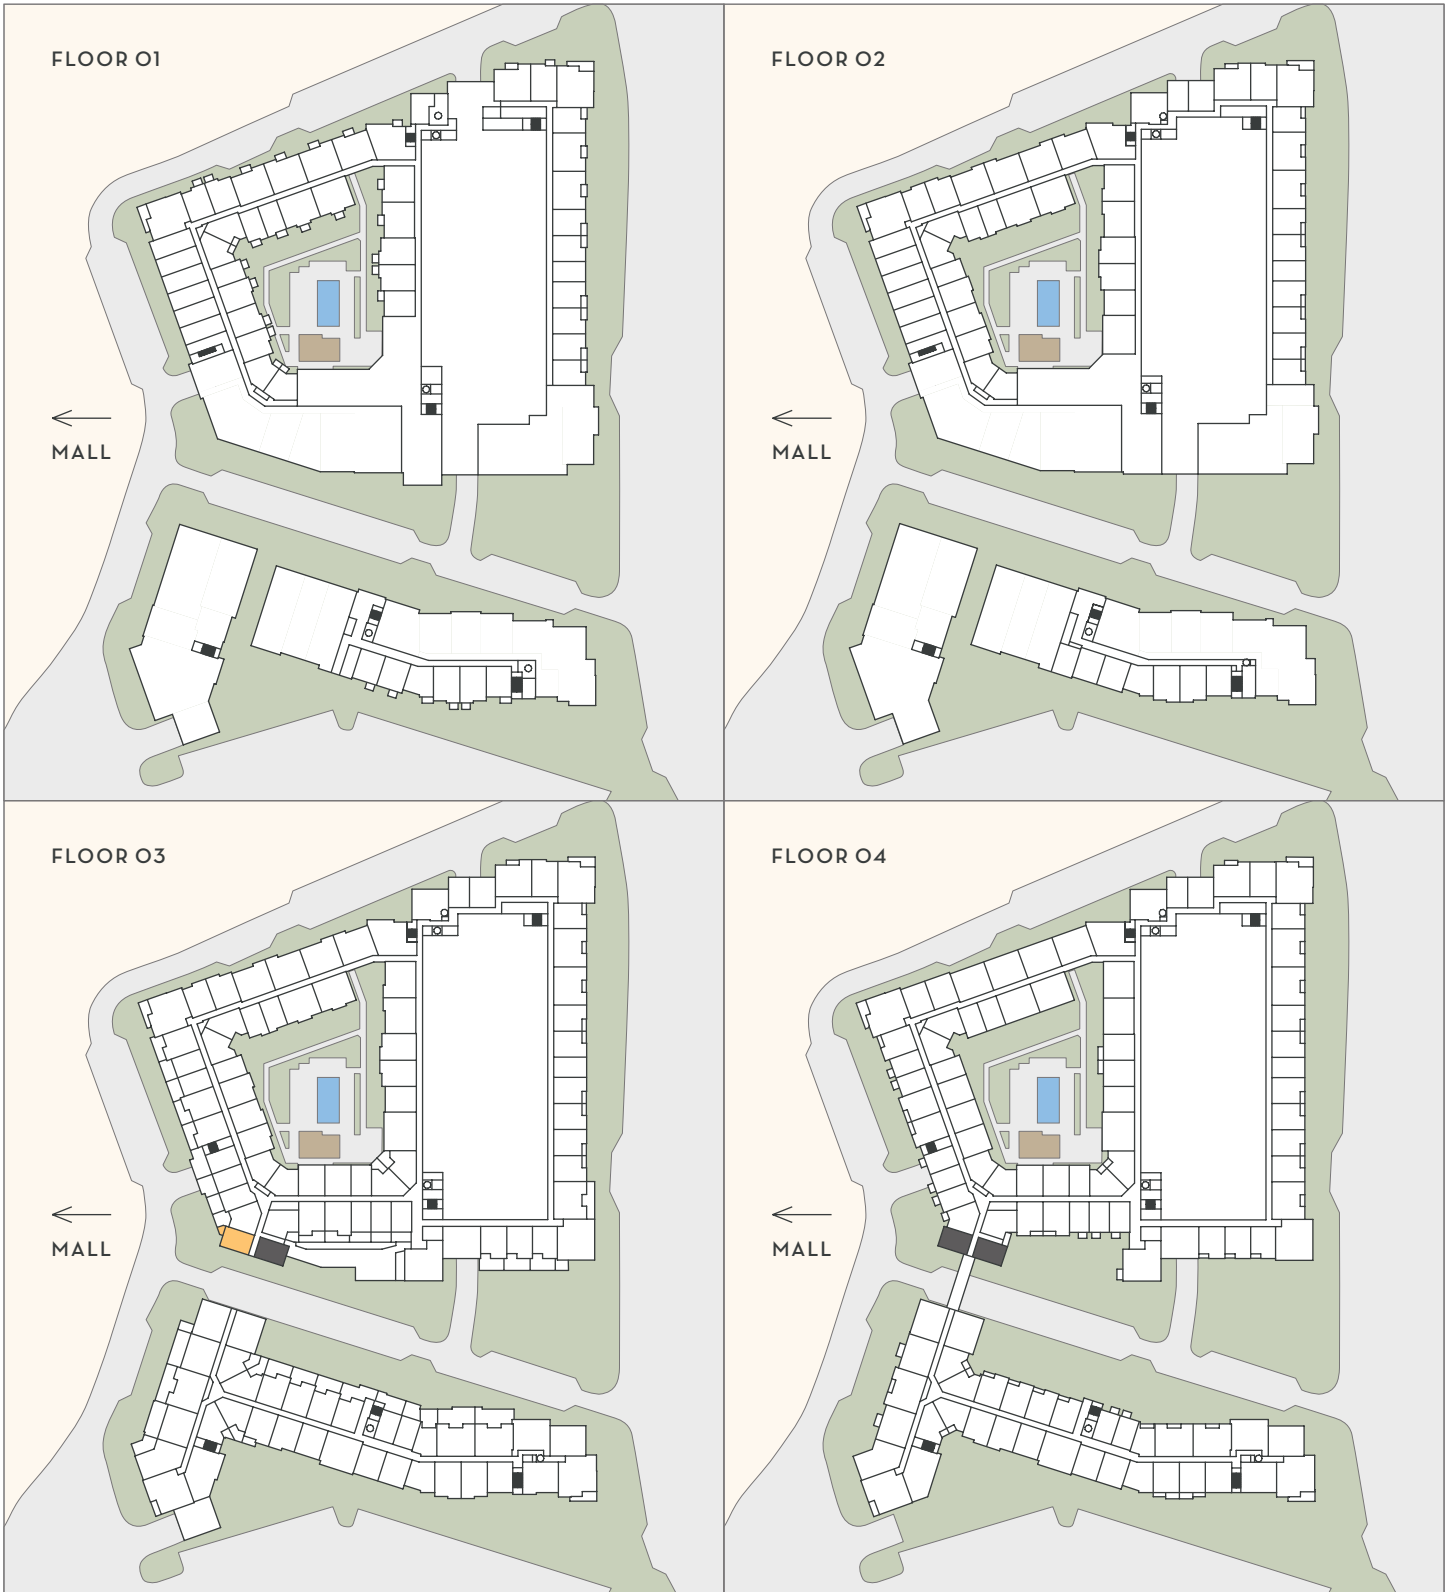

THE  
**DOMAINE**  
AT  
HAWTHORN  
ROW

AO2

STUDIO  
1 BATH  
598 SF

Floorplans are artist's rendering. All dimensions are approximate. Actual product and specifications may vary in dimension or detail. Not all features are available in every apartment. Prices and availability are subject to change.

# THE DOMAINE

AT  
HAWTHORN  
ROW

AO2

STUDIO  
1 BATH  
598 SF

■ JULIETTE

■ BALCONY / PATIO

■ TERRACE