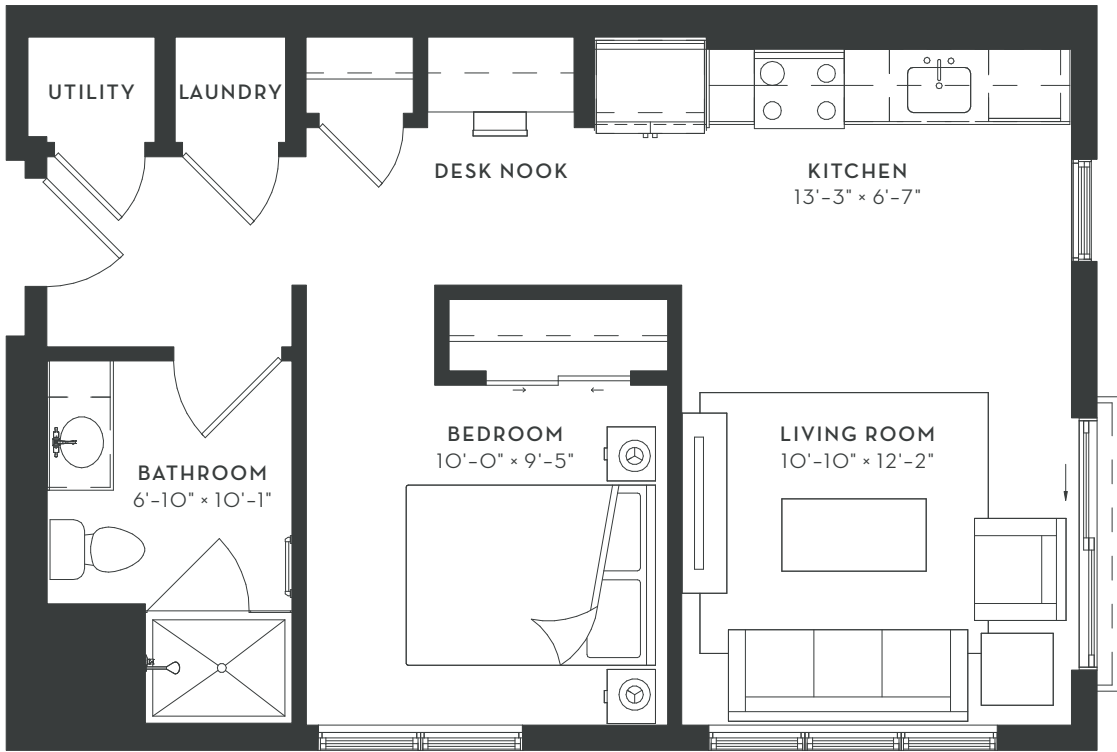

THE  
**DOMAINE**  
AT  
HAWTHORN  
ROW

AO2

STUDIO  
1 BATH  
598 SF

Floorplans are artist's rendering. All dimensions are approximate. Actual product and specifications may vary in dimension or detail. Not all features are available in every apartment. Prices and availability are subject to change.

# THE DOMAINE

AT  
HAWTHORN  
ROW

AO2

STUDIO  
1 BATH  
598 SF

■ JULIETTE

■ BALCONY / PATIO

■ TERRACE