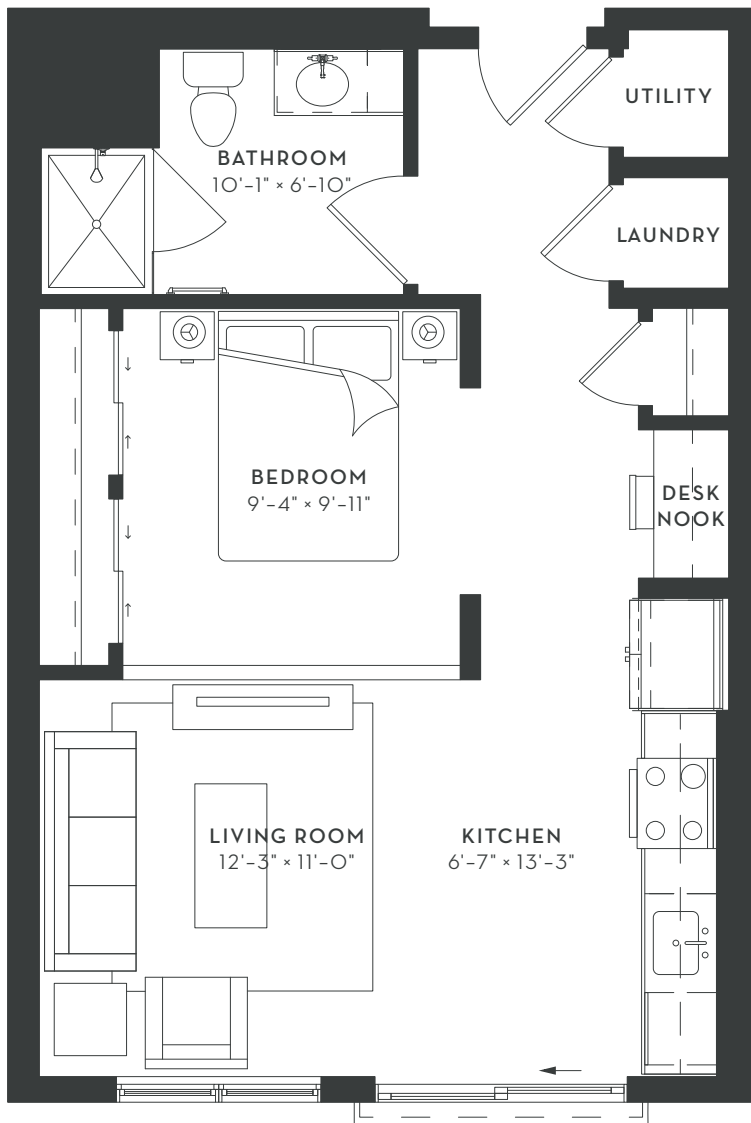

THE  
DOMAINE

AT  
HAWTHORN  
ROW

STUDIO  
1 BATH  
598 SF

Floorplans are artist's rendering. All dimensions are approximate. Actual product and specifications may vary in dimension or detail. Not all features are available in every apartment. Prices and availability are subject to change.

# THE DOMAINE

AT  
HAWTHORN  
ROW

AO1

STUDIO  
1 BATH  
598 SF

■ JULIETTE    ■ BALCONY / PATIO    ■ TERRACE